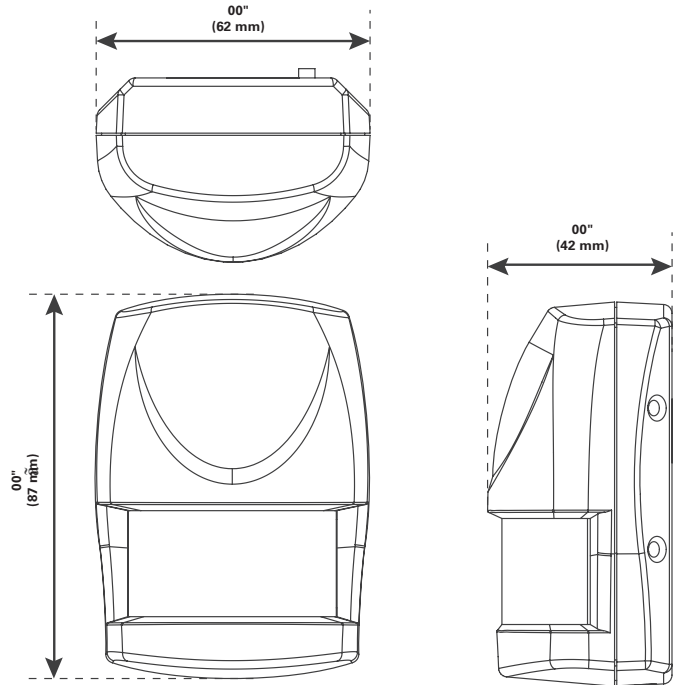

## Description

1000 sq. ft. 120° wide detection zone

## Product Dimensions