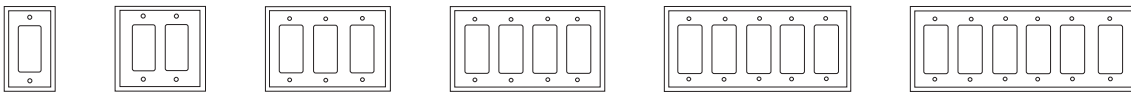

Decorator/GFCI

#-Gang	Standard Size				Mid-Size				Oversize	
	Thermoset	Nylon	Stainless Steel	Brass	Thermoset	Polycarbonate	Screwless	Stainless Steel	Thermoset	Stainless Steel
1-Gang	2151__	5151__	93401	94401	2051__	PJ26__	PJS26__	93934	2751__	93834
2-Gang	2152__	5152__	93402	94402	2052__	PJ262__	PJS262__	93935	–	–
3-Gang	2163__	–	93403	–	2063__	PJ263__	PJS263__	93936	–	–
4-Gang	2164__	–	93404	–	2064__	PJ264__	PJS264__	–	–	–
5-Gang	2165__	–	93405	–	–	PJ265__	PJS265__	–	–	–
6-Gang	2166__	–	93406	–	–	PJ266__	PJS266__	–	–	–

Duplex Receptacle

#-Gang	Standard Size				Mid-Size				Oversize	
	Thermoset	Nylon	Stainless Steel	Brass	Thermoset	Polycarbonate	Screwless	Stainless Steel	Thermoset	Stainless Steel
1-Gang	2132__	5132__	93101	94101	2032__	PJ8__	PJS8__	93901	2142__	93801
2-Gang	2150__	5150__	93102	94102	2050__	PJ82__	–	93902	2750__	93802
3-Gang	–	–	93103	–	–	–	–	–	–	–