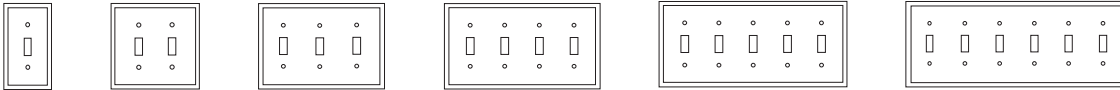

Eaton Wiring Devices

Wallplate selector guide

Toggle

#-Gang	Standard Size				Mid-Size				Oversize	
	Thermoset	Nylon	Stainless Steel	Brass	Thermoset	Polycarbonate	Screwless	Stainless Steel	Thermoset	Stainless Steel
1-Gang	2134__	5134__	93071	94071	2034__	PJ1__	PJS1__	93971	2144__	93871
2-Gang	2139__	5139__	93072	94072	2039__	PJ2__	PJS2__	93972	2149__	93872
3-Gang	2141__	5141__	93073	94073	2041__	PJ3__	PJS3__	93973	2741__	93873
4-Gang	2154__	5154__	93074	–	2054__	PJ4__	PJS4__	–	–	93874
5-Gang	2155__	–	93075	–	–	PJ5__	–	–	–	–
6-Gang	2156__	–	93076	–	–	PJ6__	–	–	–	–