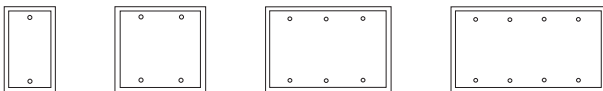

Blank

#-Gang	Standard Size				Mid-Size				Oversize	
	Thermoset	Nylon	Stainless Steel	Brass	Thermoset	Polycarbonate	Screwless	Stainless Steel	Thermoset	Stainless Steel
1-Gang	2129__	5129__	93151	94151	2029__	PJ13__	–	93951	2729__	93851
2-Gang	2137__	5137__	93152	–	2037__	PJ23__	–	–	–	93852
3-Gang	–	–	93153	–	–	–	–	–	–	–
4-Gang	–	–	93154	–	–	–	–	–	–	–
1-Strap mt.	–	–	–	–	–	PJ14__	–	–	–	–