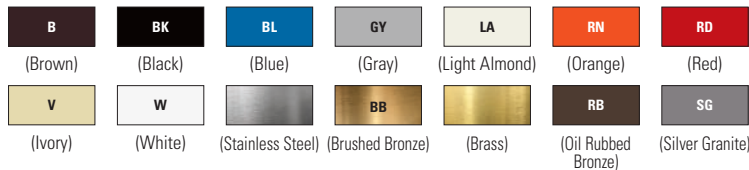

Powering Business Worldwide

Eaton Wiring Devices

Wallplate selector guide

Power Outlet

Hole dia.	Standard Size					Mid-Size				Oversize	
	Thermoset	Nylon	Stainless Steel	Brass	Chrome	Thermoset	Nylon	Polycarbonate	Stainless Steel	Thermoset	Stainless Steel
1-1.40" hole	2131__	5131__	93091	-	-	-	-	PJ7__	-	2731__	93891
1-1.59" hole	-	-	93111	-	-	-	-	PJ720__	-	-	-
1-2.15" hole	-	-	93221	-	39CH	2068__	5068__	PJ724__	-	-	-
2-2.15" hole	2168__	-	93227	-	68	-	-	PJ703__	-	-	-

Combination

2-Gang and 3-Gang	Standard Size				Mid-Size			Oversize
	Thermoset	Nylon	Stainless Steel	Brass	Thermoset	Polycarbonate	Stainless Steel	Thermoset
Toggle & duplex receptacle	2138__	5138__	93532	94532	2038__	PJ18__	93932	2148__
Toggle & single receptacle	-	-	-	-	-	-	-	-
Toggle & decorator	2153__	5153__	93432	94432	2053__	PJ126__	93937	-
Toggle & blank	-	5171__	-	-	-	PJ113__	-	-
Duplex receptacle & blank	-	5170__	-	-	-	PJ138__	-	-
Duplex receptacle & decorator	2157__	-	-	-	-	PJ826__	-	-
2 Toggles & duplex receptacle	2158__	5158__	93543	-	-	PJ28__	-	-
2 Toggles & decorator	2173__	-	93443	-	-	PJ226__	-	-

Screwless Decorator

#-Gang	Mid-Size	#-Gang	Mid-Size
	Polycarbonate		Polycarbonate
1-Gang	PJS26__	4-Gang	PJS264__
2-Gang	PJS262__	5-Gang	PJS265__
3-Gang	PJS263__	6-Gang	PJS266__

Color ordering information:

B (Brown), BK (Black), BL (Blue), GY (Gray), LA (Light Almond), RN (Orange), RD (Red), V (Ivory), W (White), Stainless Steel, BB (Brushed Bronze), Brass, RB (Oil Rubbed Bronze), SG (Silver Granite)

For more information on color availability and wallplate sizes, refer to Section P in the digital buyers guide at Eaton.com/wdbuyersguide