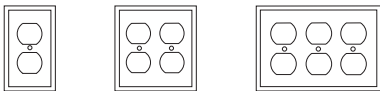

Duplex Receptacle

#-Gang	Standard Size				Mid-Size				Oversize	
	Thermoset	Nylon	Stainless Steel	Brass	Thermoset	Polycarbonate	Screwless	Stainless Steel	Thermoset	Stainless Steel
1-Gang	2132__	5132__	93101	94101	2032__	PJ8__	PJS8__	93901	2142__	93801
2-Gang	2150__	5150__	93102	94102	2050__	PJ82__	–	93902	2750__	93802
3-Gang	–	–	93103	–	–	–	–	–	–	–