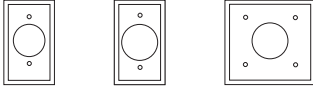

Duplex Receptacle

#-Gang	Standard Size				Mid-Size				Oversize	
	Thermoset	Nylon	Stainless Steel	Brass	Thermoset	Polycarbonate	Screwless	Stainless Steel	Thermoset	Stainless Steel
1-Gang	2132__	5132__	93101	94101	2032__	PJ8__	PJS8__	93901	2142__	93801
2-Gang	2150__	5150__	93102	94102	2050__	PJ82__	–	93902	2750__	93802
3-Gang	–	–	93103	–	–	–	–	–	–	–

Blank

#-Gang	Standard Size				Mid-Size				Oversize	
	Thermoset	Nylon	Stainless Steel	Brass	Thermoset	Polycarbonate	Screwless	Stainless Steel	Thermoset	Stainless Steel
1-Gang	2129__	5129__	93151	94151	2029__	PJ13__	–	93951	2729__	93851
2-Gang	2137__	5137__	93152	–	2037__	PJ23__	–	–	–	93852
3-Gang	–	–	93153	–	–	–	–	–	–	–
4-Gang	–	–	93154	–	–	–	–	–	–	–
1-Strap mt.	–	–	–	–	–	PJ14__	–	–	–	–

Powering Business Worldwide

Eaton Wiring Devices

Wallplate selector guide

Power Outlet

Hole dia.	Standard Size					Mid-Size				Oversize	
	Thermoset	Nylon	Stainless Steel	Brass	Chrome	Thermoset	Nylon	Polycarbonate	Stainless Steel	Thermoset	Stainless Steel
1-1.40" hole	2131__	5131__	93091	-	-	-	-	PJ7__	-	2731__	93891
1-1.59" hole	-	-	93111	-	-	-	-	PJ720__	-	-	-
1-2.15" hole	-	-	93221	-	39CH	2068__	5068__	PJ724__	-	-	-
2-2.15" hole	2168__	-	93227	-	68	-	-	PJ703__	-	-	-

Combination

2-Gang and 3-Gang	Standard Size				Mid-Size			Oversize
	Thermoset	Nylon	Stainless Steel	Brass	Thermoset	Polycarbonate	Stainless Steel	Thermoset
Toggle & duplex receptacle	2138__	5138__	93532	94532	2038__	PJ18__	93932	2148__
Toggle & single receptacle	-	-	-	-	-	-	-	-
Toggle & decorator	2153__	5153__	93432	94432	2053__	PJ126__	93937	-
Toggle & blank	-	5171__	-	-	-	PJ113__	-	-
Duplex receptacle & blank	-	5170__	-	-	-	PJ138__	-	-
Duplex receptacle & decorator	2157__	-	-	-	-	PJ826__	-	-
2 Toggles & duplex receptacle	2158__	5158__	93543	-	-	PJ28__	-	-
2 Toggles & decorator	2173__	-	93443	-	-	PJ226__	-	-