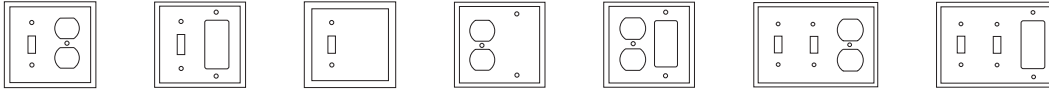

Powering Business Worldwide

Eaton Wiring Devices

Wallplate selector guide

Power Outlet

Hole dia.	Standard Size					Mid-Size				Oversize	
	Thermoset	Nylon	Stainless Steel	Brass	Chrome	Thermoset	Nylon	Polycarbonate	Stainless Steel	Thermoset	Stainless Steel
1-1.40" hole	2131__	5131__	93091	-	-	-	-	PJ7__	-	2731__	93891
1-1.59" hole	-	-	93111	-	-	-	-	PJ720__	-	-	-
1-2.15" hole	-	-	93221	-	39CH	2068__	5068__	PJ724__	-	-	-
2-2.15" hole	2168__	-	93227	-	68	-	-	PJ703__	-	-	-

Combination

2-Gang and 3-Gang	Standard Size				Mid-Size			Oversize
	Thermoset	Nylon	Stainless Steel	Brass	Thermoset	Polycarbonate	Stainless Steel	Thermoset
Toggle & duplex receptacle	2138__	5138__	93532	94532	2038__	PJ18__	93932	2148__
Toggle & single receptacle	-	-	-	-	-	-	-	-
Toggle & decorator	2153__	5153__	93432	94432	2053__	PJ126__	93937	-
Toggle & blank	-	5171__	-	-	-	PJ113__	-	-
Duplex receptacle & blank	-	5170__	-	-	-	PJ138__	-	-
Duplex receptacle & decorator	2157__	-	-	-	-	PJ826__	-	-
2 Toggles & duplex receptacle	2158__	5158__	93543	-	-	PJ28__	-	-
2 Toggles & decorator	2173__	-	93443	-	-	PJ226__	-	-