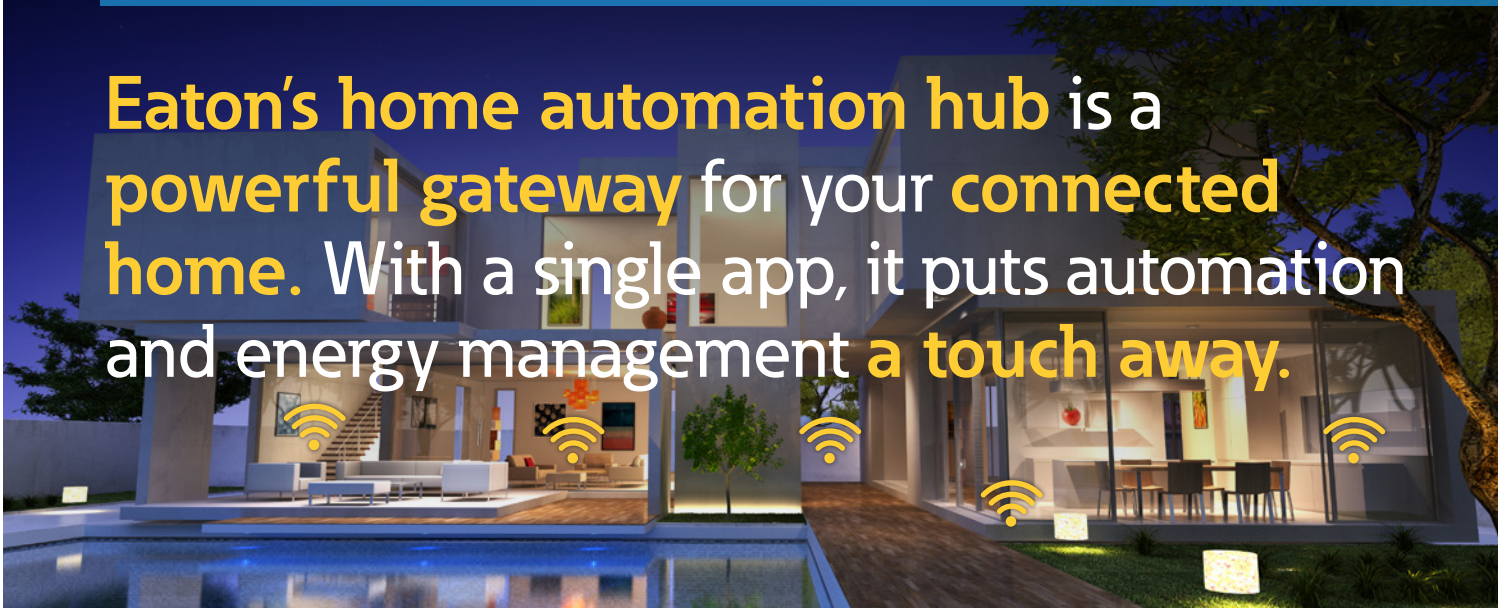

Eaton's home automation hub is a powerful gateway for your connected home. With a single app, it puts automation and energy management a touch away.

Eaton's home automation hub provides homeowners, builders and electrical contractors with a single, smart home solution for integrated automation and energy management.

**Single app control:** Manage lighting, security systems, locks, garage door openers, thermostats, cameras, entertainment networks, sensors and more.

**Security enabled:** Integrate with popular security systems to simplify control.

**Simplified installation:** Install the hub and Z-Wave based products with ad-hoc WiFi capability and mobile app.

**User interface:** The intuitive mobile app works across different eco-systems and supports voice control.

**Remote access:** Allow users to access the system and connected devices away from home. (No subscription required)

Eaton's Home Automation Hub