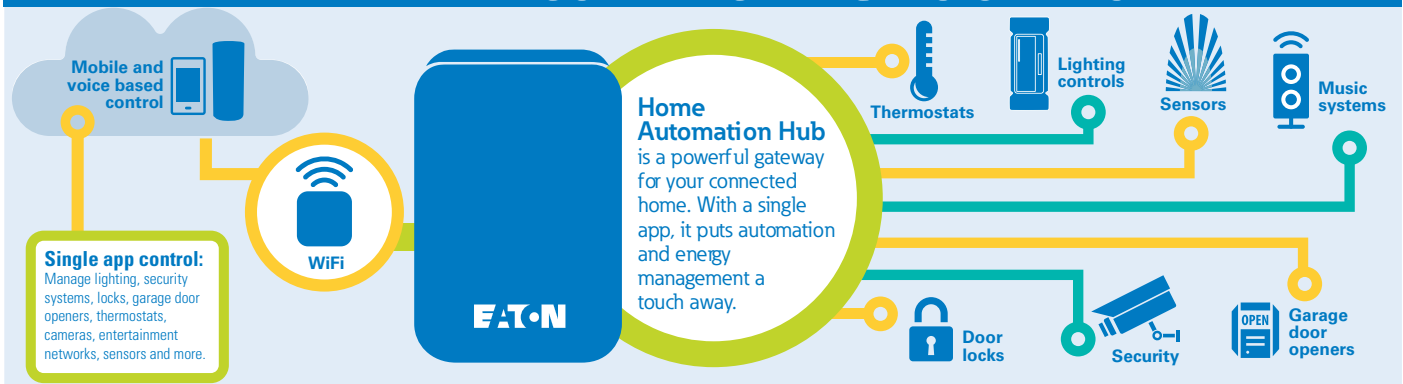

CONNECTING YOUR HOME

EATON

Powering Business Worldwide

www.Eaton.com/connectedhome