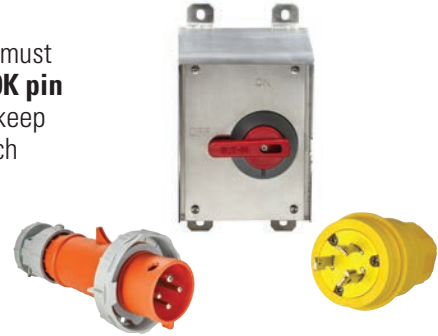

## Wiring devices built for the distillery industry

# Arrow Hart

**Savor the sip**

Mixed, neat or on the rocks, create an unforgettable experience with the help of Eaton's Wiring Devices

**EATON**

*Powering Business Worldwide*

[Eaton.com/ArrowHart](https://Eaton.com/ArrowHart)

### Processing areas

Safely powering processing equipment is a must for any Distillery. **Eaton's Arrow Hart IP69K pin & sleeve** products deliver power safely to keep equipment running smoothly. For areas which require frequent washdowns, **watertight devices** and **X-Switch motor control disconnect switches** make the perfect combination.