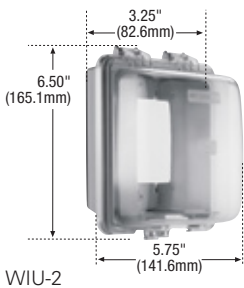

Extra duty while-in-use weather protective covers

Product description

- 1-Gang extra duty, self-closing
- 2-Gang extra duty, self-closing

Features

- Meets 2014 NEC® 406.9 (B)(1) extra duty requirements for any application
- Rugged UV-resistant polycarbonate cover and back protects devices without cracking or breaking and is non-corrosive and non-conductive
- Self-closing cover
- Box inserts accommodate decorator devices, duplex receptacles and a variety of single receptacle sizes and toggle switches
- 1-Gang box includes 3 inserts for 16 different configurations
- 2-Gang box includes 4 inserts for over 60 different configurations
- Cord cover opening fits #12 AWG or lighter cord
- Includes pre-mounted gasket

Single gang inserts

WIU-2

2-Gang inserts

Extra duty while-in-use weather protective covers

Description	Gang	Color	Catalog no.	
Horizontal mount	1	GY	□ WIU-1HX	•
Horizontal mount	1	W	□ WIU-1WHX	•
Vertical mount	1	GY	□ WIU-1VX	•
Vertical mount	1	W	□ WIU-1VWX	•
Horizontal/vertical mount	2	GY	□ WIU-2X	•
Horizontal/vertical mount	2	W	□ WIU-2WX	•

While-in-use weather protective covers

Product description

- 1-Gang self-closing
- 1-Gang extra depth, self-closing
- 2-Gang, self-closing

Features

- Rugged UV-resistant polycarbonate cover and back protects devices without cracking or breaking and is non-corrosive and non-conductive
- Moveable hinges reposition easily for vertical or horizontal mounting (1-Gang only)
- Self-closing cover
- 1-Gang box includes 3 inserts for 16 different configurations
- 2-Gang box includes 4 inserts for over 60 different configurations
- Includes pre-mounted gasket
- Meets Canadian electrical code rule 26-702