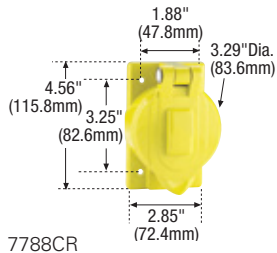

Industrial specification grade device covers

Product description

Metal and nylon covers

Weatherproof covers for 30A, 50A & 60A straight blade receptacles

Features

- UL Listed for wet locations (cover closed) and damp locations (cover open or closed)
- Meets 2014 NEC® 406.9 (A) and 406.9 (B)(2)
- Self-closing spring door assures full protection
- Gasketing material provides excellent resistance to weather

7788CR

20416N

Diecast aluminum receptacle covers

Description	Catalog no.
Weatherproof lift lid cover for 4.69" (119.10mm) flush box, use box 2.125" (53.96mm) deep or larger	□ 5741NS*
Weatherproof lift lid cover for FS/FD boxes, use box 2.125" (53.96mm) deep or larger	□ 7420C