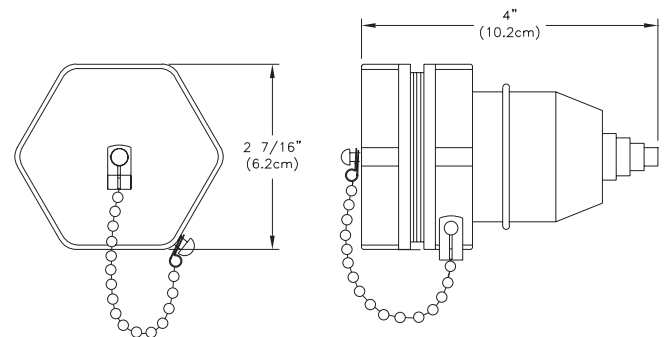

Dimensions (in inches):