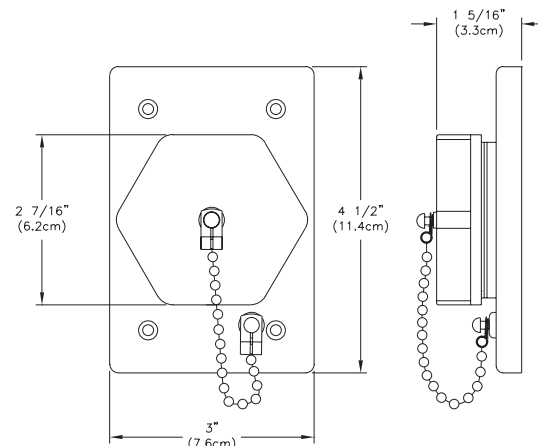

Standard materials:

- Cover, cap and ring – die cast aluminum
- Hardware – stainless steel

Technical specifications:

- Voltage ratings:
 - 125V, 15 amperes, ANSI NEMA 5-15
 - 250V, 15 amperes, ANSI NEMA 6-15
 - 125V, 20 amperes, ANSI NEMA 5-20
 - 250V, 20 amperes, ANSI NEMA 6-20
 - 120V, 15 amperes, ANSI NEMA L5-15
 - 250V, 15 amperes, ANSI NEMA L6-15
 - 277V, 15 amperes, ANSI NEMA L7-15

12P

ProConnect 96

Watertight receptacle for FS box mounting – Type 4

Ordering information:

Cat. #	Description
NRL 96-1	125V, 15A (5-15R)
NRL 96-2	250V, 15A (6-15R)
NRL 96-3	125V, 20A (5-20R)
NRL 96-4	250V, 20A (6-20R)
NRL 96-5	120V, 15A locking (L5-15R)
NRL 96-6	250V, 15A locking (L6-15R)
NRL 96-7	277V, 15A locking (L7-15R)

Carton specifications:

Quantity per carton	Weight per carton Lbs. (kg.)	Size of carton Ft. ³ (M ³)
10	7.7 (3.5)	0.4 (0.012)

Dimensions (in inches):

Pauluhn ProConnect 80, 86 and 96 wiring devices

Type 3, 4

Carton specifications:

Quantity per carton	Weight per carton Lbs. (kg.)	Size of carton Ft. ³ (M ³)
10	6.7 (3.0)	0.4 (0.012)

Dimensions (in inches):

ProConnect 86

Watertight cord connector – Type 3

Ordering information: