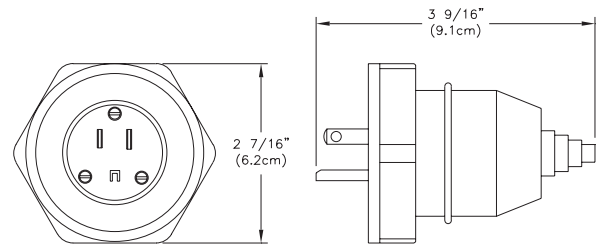

12P

ProConnect 80

Watertight plug – Type 3, 4

Ordering information:

Cat. #	Description
NRL 80-1	125V, 15A (5-15P)
NRL 80-2	250V, 15A (6-15P)
NRL 80-3	125V, 20A (5-20P)
NRL 80-4	250V, 20A (6-20P)
NRL 80-5	120V, 15A locking (L5-15P)
NRL 80-6	250V, 15A locking (L6-15P)
NRL 80-7	277V, 15A locking (L7-15P)

Carton specifications:

Quantity per carton	Weight per carton Lbs. (kg.)	Size of carton Ft. ³ (M ³)
10	6.7 (3.0)	0.4 (0.012)

Dimensions (in inches):

ProConnect 86

Watertight cord connector – Type 3

Ordering information: