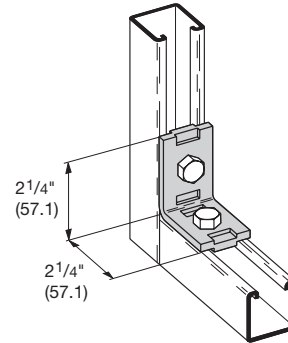

90 DEGREE ANGLE FITTINGS

UPC #	Catalog #	Material	Wt. Per 100 Count
78205162371	B231PAZN	Zinc Plated	77.5 lbs.
78205162372	B231PAGRN	DURA GREEN™	77.5 lbs.