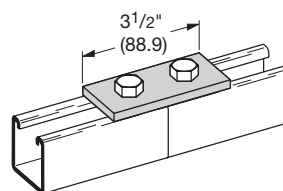

FLAT PLATE FITTINGS

UPC #	Catalog #	Material	Wt. Per 100 Count
78205162352	B129PAZN	Zinc Plated	72.5 lbs.
78205162353	B129PAGRN	DURA GREEN™	72.5 lbs.