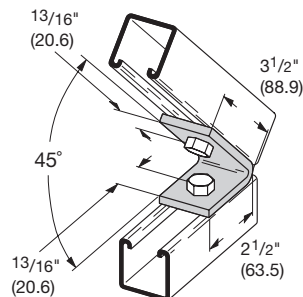

ANGULAR FITTINGS

UPC #	Catalog #	Material	Wt. Per 100 Count
78205162359	B155PAZN	Zinc Plated	98.4 lbs.
78205162360	B155PAGRN	DURA GREEN™	98.4 lbs.