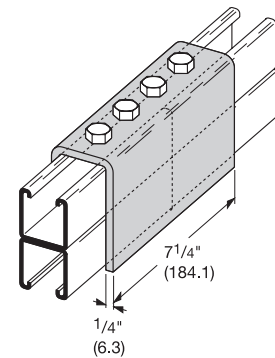

UPC #	Catalog #	Material	Wt. Per 100 Count
79903860246	B172-22APAZN	Zinc Plated	406 lbs.
78205177879	B172-22APAGRN	DURA GREEN™	406 lbs.