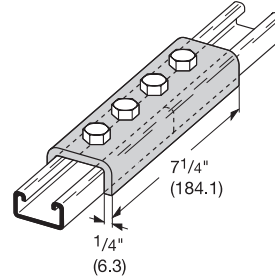

CLEVIS FITTINGS

UPC #	Catalog #	Material	Wt. Per 100 Count
79903860245	B167PAZN	Zinc Plated	178 lbs.
78205177781	B167PAGRN	DURA GREEN™	178 lbs.