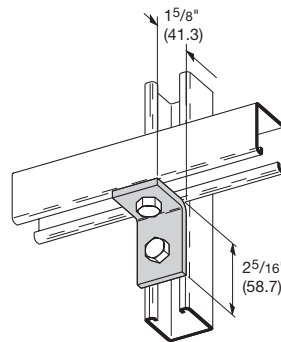

90 DEGREE ANGLE FITTINGS

UPC #	Catalog #	Material	Wt. Per 100 Count
78205150775	B101PAZN	Zinc Plated	61.1 lbs.
78205161934	B101PAGRN	DURA GREEN™	61.1 lbs.