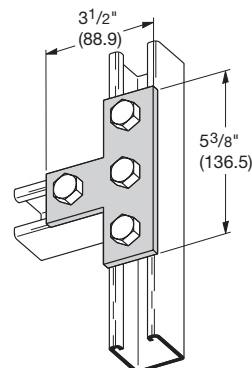

UPC #	Catalog #	Material	Wt. Per 100 Count
78205150780	B133PAZN	Zinc Plated	139.4 lbs.
78205161936	B133PAGRN	DURA GREEN™	139.4 lbs.