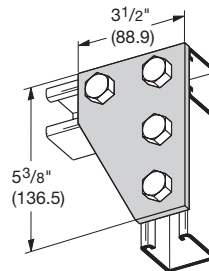

 – compatible with 4Dimension™ strut system

B-Line series pre-assembled strut fittings

FLAT PLATE FITTINGS

UPC #	Catalog #	Material	Wt. Per 100 Count
78205158024	B132PAZN	Zinc Plated	107.5 lbs.
78205162377	B132PAGRN	DURA GREEN™	107.5 lbs.

UPC #	Catalog #	Material	Wt. Per 100 Count
78205162375	B142PAZN	Zinc Plated	197.5 lbs.
78205162376	B142PAGRN	DURA GREEN™	197.5 lbs.

90 DEGREE ANGLE FITTINGS

UPC #	Catalog #	Material	Wt. Per 100 Count
78205150775	B101PAZN	Zinc Plated	61.1 lbs.
78205161934	B101PAGRN	DURA GREEN™	61.1 lbs.