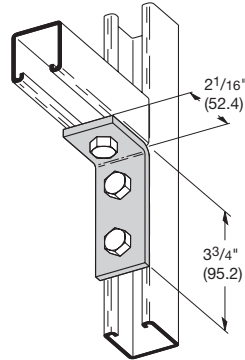

90 DEGREE ANGLE FITTINGS

UPC #	Catalog #	Material	Wt. Per 100 Count
78205162373	B374PAZN	Zinc Plated	110.1 lbs.
78205162374	B374PAGRN	DURA GREEN™	110.1 lbs.

UPC #	Catalog #	Material	Wt. Per 100 Count
78205150778	B104PAZN	Zinc Plated	142.4 lbs.
78205161933	B104PAGRN	DURA GREEN™	142.4 lbs.