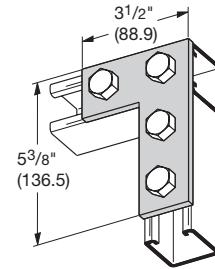

FLAT PLATE FITTINGS

UPC #	Catalog #	Material	Wt. Per 100 Count
78205162352	B129PAZN	Zinc Plated	72.5 lbs.
78205162353	B129PAGRN	DURA GREEN™	72.5 lbs.

UPC #	Catalog #	Material	Wt. Per 100 Count
78205162356	B141PAZN	Zinc Plated	110.1 lbs.
78205162358	B141PAGRN	DURA GREEN™	110.1 lbs.

FLAT PLATE FITTINGS

UPC #	Catalog #	Material	Wt. Per 100 Count
78205150784	B341PAZN	Zinc Plated	142.4 lbs.
78205158835	B341PAGRN	DURA GREEN™	142.4 lbs.

UPC #	Catalog #	Material	Wt. Per 100 Count
78205150782	B143PAZN	Zinc Plated	139.4 lbs.
78205161938	B143PAGRN	DURA GREEN™	139.4 lbs.