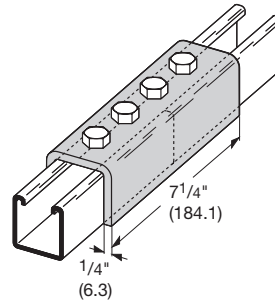

UPC #	Catalog #	Material	Wt. Per 100 Count
78205162354	B172PAZN	Zinc Plated	322.5 lbs.
78205162355	B172PAGRN	DURA GREEN™	322.5 lbs.