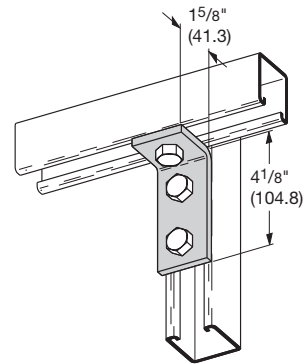

UPC #	Catalog #	Material	Wt. Per 100 Count
78205150777	B103PAZN	Zinc Plated	104.3 lbs.
78205161942	B103PAGRN	DURA GREEN™	104.3 lbs.