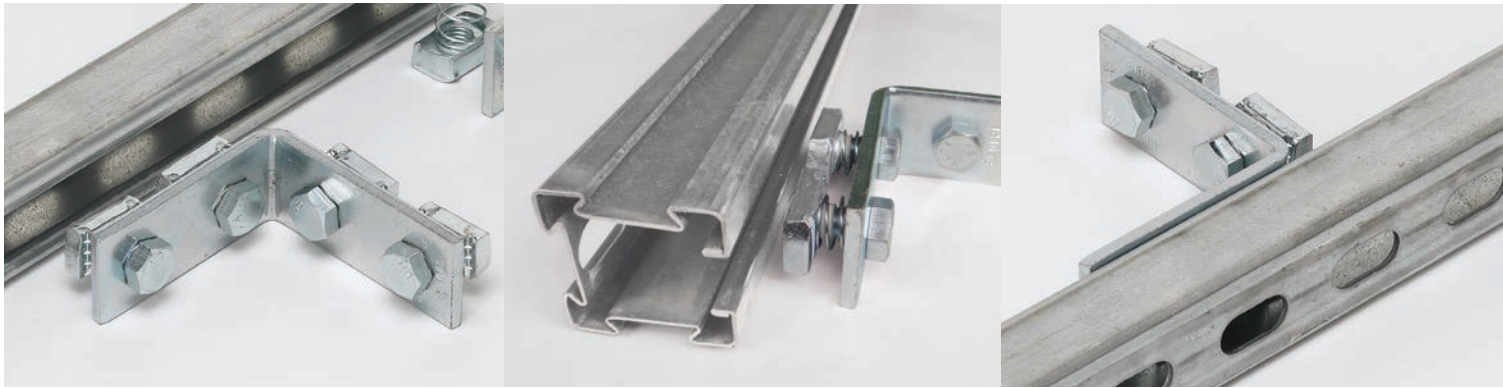

Pre-assembled strut fittings
A time-saving solution

Powering Business Worldwide

B-Line series pre-assembled strut fittings

Pre-assembled strut fittings are a suitable alternative for virtually any job that requires standard fitting assemblies. Pre-assembled fittings combine channel nuts and bolts into a unique design that allows for easier and quicker installation on the job-site, resulting in overall time-saving to the customer.

Compare Pre-Assembled to Standard Fitting Assemblies

Pre-Assembled Fittings Features

- Combination design reduces the number of parts to handle and purchase
 - Allows for easy adjustment when installed in channel
 - Channel nuts and bolts have locking liquid applied (takes 5 ft./lbs. of torque to loosen)
 - No worry of spring protruding through bottom of slotted channel
 - Reduces installation time
 - No more tangled spring nuts
 - Standard hardware is 1/2", can also be supplied with 3/8" on request
 - Available in Zinc Plated or DURA GREEN™ finish
 - Many pre-assembled fittings are also compatible with 4Dimension™ strut system (see website for more information and additional accessories)
-  – compatible with 4Dimension™ strut system

FLAT PLATE FITTINGS

UPC #	Catalog #	Material	Wt. Per 100 Count
78205162352	B129PAZN	Zinc Plated	72.5 lbs.
78205162353	B129PAGRN	DURA GREEN™	72.5 lbs.

UPC #	Catalog #	Material	Wt. Per 100 Count
78205162356	B141PAZN	Zinc Plated	110.1 lbs.
78205162358	B141PAGRN	DURA GREEN™	110.1 lbs.