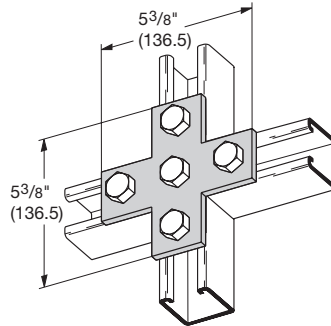

B-Line series pre-assembled strut fittings

FLAT PLATE FITTINGS

UPC #	Catalog #	Material	Wt. Per 100 Count
78205158024	B132PAZN	Zinc Plated	107.5 lbs.
78205162377	B132PAGRN	DURA GREEN™	107.5 lbs.