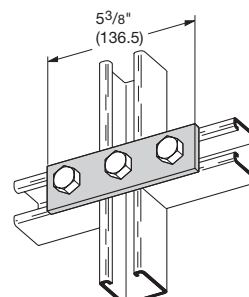

UPC #	Catalog #	Material	Wt. Per 100 Count
78205162356	B141PAZN	Zinc Plated	110.1 lbs.
78205162358	B141PAGRN	DURA GREEN™	110.1 lbs.