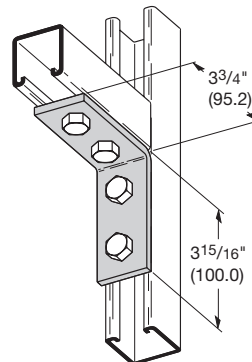

UPC #	Catalog #	Material	Wt. Per 100 Count
78205151779	B115PAZN	Zinc Plated	142.4 lbs.
78205161935	B115PAGRN	DURA GREEN™	142.4 lbs.