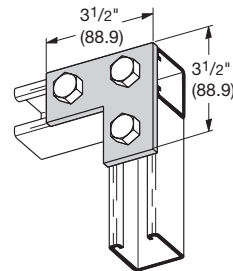

UPC #	Catalog #	Material	Wt. Per 100 Count
78205150781	B140PAZN	Zinc Plated	104.3 lbs.
78205161940	B140PAGRN	DURA GREEN™	104.3 lbs.