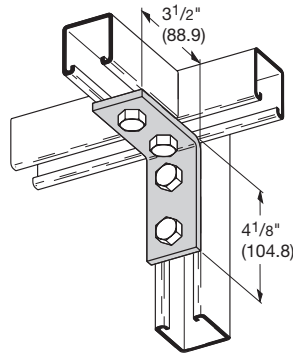

90 DEGREE ANGLE FITTINGS

UPC #	Catalog #	Material	Wt. Per 100 Count
78205162373	B374PAZN	Zinc Plated	110.1 lbs.
78205162374	B374PAGRN	DURA GREEN™	110.1 lbs.

UPC #	Catalog #	Material	Wt. Per 100 Count
78205150778	B104PAZN	Zinc Plated	142.4 lbs.
78205161933	B104PAGRN	DURA GREEN™	142.4 lbs.