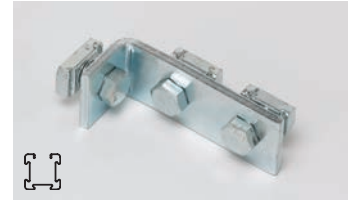

B-Line series pre-assembled strut fittings

90 DEGREE ANGLE FITTINGS

UPC #	Catalog #	Material	Wt. Per 100 Count
78205162373	B374PAZN	Zinc Plated	110.1 lbs.
78205162374	B374PAGRN	DURA GREEN™	110.1 lbs.