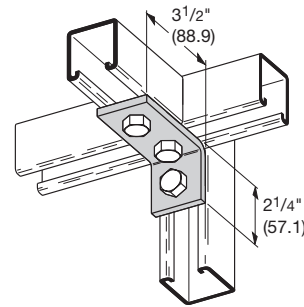

UPC #	Catalog #	Material	Wt. Per 100 Count
78205150776	B102PAZN	Zinc Plated	88.2 lbs.
78205161941	B102PAGRN	DURA GREEN™	88.2 lbs.