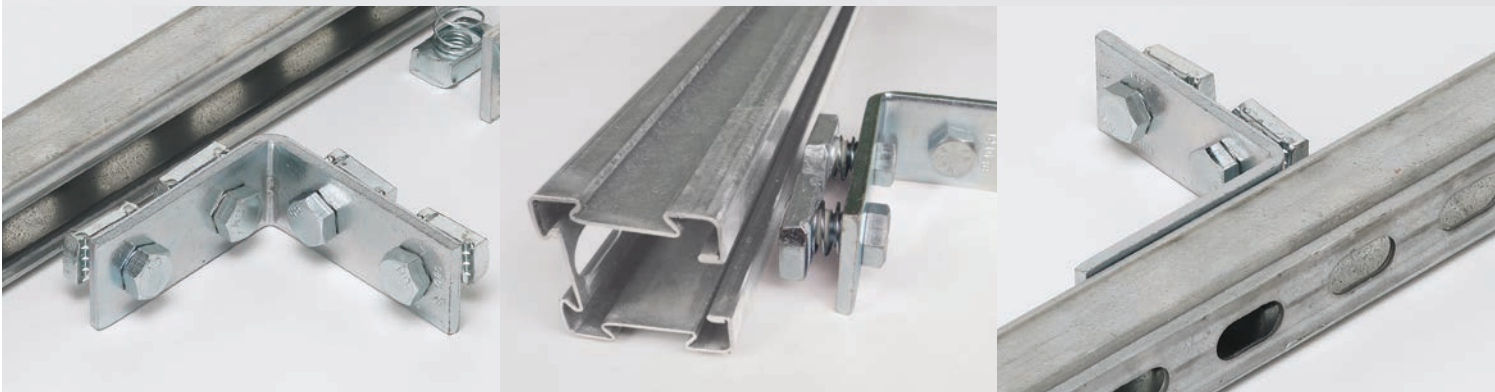

Pre-assembled strut fittings
A time-saving solution

Powering Business Worldwide

B-Line series pre-assembled strut fittings

Pre-assembled strut fittings are a suitable alternative for virtually any job that requires standard fitting assemblies. Pre-assembled fittings combine channel nuts and bolts into a unique design that allows for easier and quicker installation on the job-site, resulting in overall time-saving to the customer.

Compare Pre-Assembled to Standard Fitting Assemblies

Pre-Assembled Fittings Features

- Combination design reduces the number of parts to handle and purchase
 - Allows for easy adjustment when installed in channel
 - Channel nuts and bolts have locking liquid applied (takes 5 ft./lbs. of torque to loosen)
 - No worry of spring protruding through bottom of slotted channel
 - Reduces installation time
 - No more tangled spring nuts
 - Standard hardware is 1/2", can also be supplied with 3/8" on request
 - Available in Zinc Plated or DURA GREEN™ finish
 - Many pre-assembled fittings are also compatible with 4Dimension™ strut system (see website for more information and additional accessories)
-  – compatible with 4Dimension™ strut system