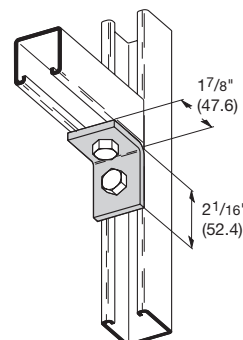

UPC #	Catalog #	Material	Wt. Per 100 Count
78205150783	B230PAZN	Zinc Plated	69.2 lbs.
78205158834	B230PAGRN	DURA GREEN™	69.2 lbs.