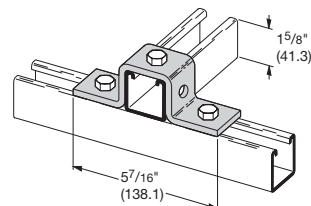

U FITTINGS

UPC #	Catalog #	Material	Wt. Per 100 Count
78205162362	B107PAZN	Zinc Plated	129.4 lbs.
78205162364	B107PAGRN	DURA GREEN™	129.4 lbs.