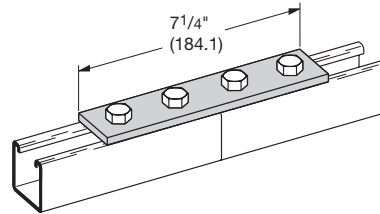

Compare Pre-Assembled to Standard Fitting Assemblies

Pre-Assembled Fittings Features

- Combination design reduces the number of parts to handle and purchase
 - Allows for easy adjustment when installed in channel
 - Channel nuts and bolts have locking liquid applied (takes 5 ft./lbs. of torque to loosen)
 - No worry of spring protruding through bottom of slotted channel
 - Reduces installation time
 - No more tangled spring nuts
 - Standard hardware is 1/2", can also be supplied with 3/8" on request
 - Available in Zinc Plated or DURA GREEN™ finish
 - Many pre-assembled fittings are also compatible with 4Dimension™ strut system (see website for more information and additional accessories)
-  – compatible with 4Dimension™ strut system

FLAT PLATE FITTINGS

UPC #	Catalog #	Material	Wt. Per 100 Count
78205162352	B129PAZN	Zinc Plated	72.5 lbs.
78205162353	B129PAGRN	DURA GREEN™	72.5 lbs.

UPC #	Catalog #	Material	Wt. Per 100 Count
78205162356	B141PAZN	Zinc Plated	110.1 lbs.
78205162358	B141PAGRN	DURA GREEN™	110.1 lbs.

FLAT PLATE FITTINGS

UPC #	Catalog #	Material	Wt. Per 100 Count
78205150784	B341PAZN	Zinc Plated	142.4 lbs.
78205158835	B341PAGRN	DURA GREEN™	142.4 lbs.

UPC #	Catalog #	Material	Wt. Per 100 Count
78205150782	B143PAZN	Zinc Plated	139.4 lbs.
78205161938	B143PAGRN	DURA GREEN™	139.4 lbs.