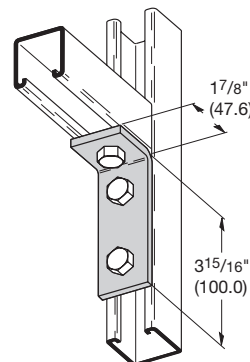

UPC #	Catalog #	Material	Wt. Per 100 Count
78205162365	B232PAZN	Zinc Plated	110.1 lbs.
78205162366	B232PAGRN	DURA GREEN™	110.1 lbs.