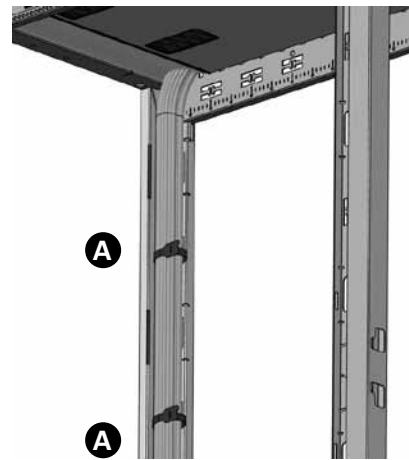

## RS Velcro™ strap installation

RS Enclosures have numerous cutouts throughout that support attachment of Velcro straps, offering convenient built in cable management.

Velcro kits are available in two styles, standard and buckle straps, and range in length from 8"-12". Standard kit contains 50 straps and buckle kit contains 10 straps.

### Velcro strap kits contain:

- A** 10 – ETN-CMV BCKL - 9" buckle
- 10 – ETN-CMV BCKL12 - 12" buckle
- 50 – ETN-BX45V8 - 8" standard
- 50 – ETN-BX45V11 - 10" standard