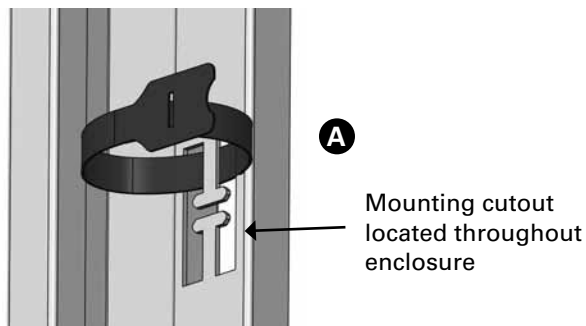

## RS Velcro™ strap installation

RS Enclosures have numerous cutouts throughout that support attachment of Velcro straps, offering convenient built in cable management.

Velcro kits are available in two styles, standard and buckle straps, and range in length from 8"-12". Standard kit contains 50 straps and buckle kit contains 10 straps.

### Velcro strap kits contain:

- A** 10 – ETN-CMV BCKL - 9" buckle
- 10 – ETN-CMV BCKL12 - 12" buckle
- 50 – ETN-BX45V8 - 8" standard
- 50 – ETN-BX45V11 - 10" standard