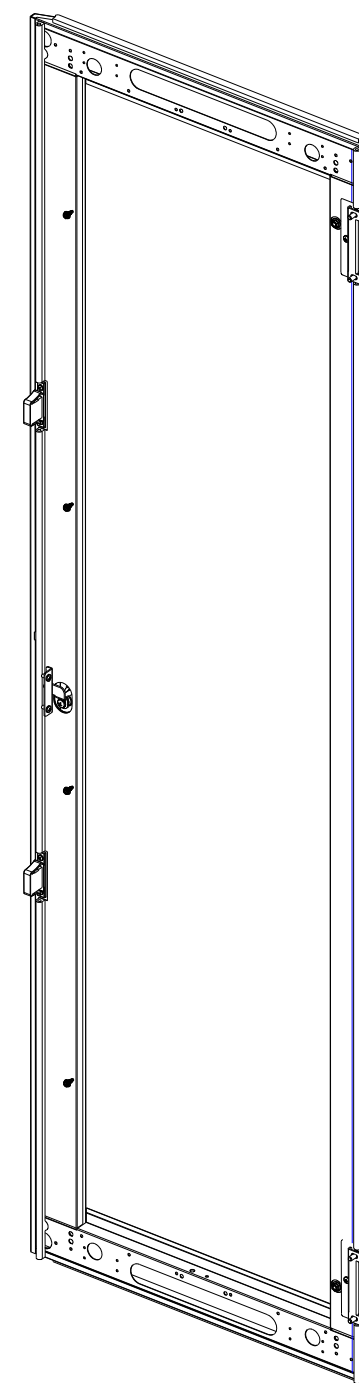

RELEASE STATUS
Production

P/N 96389
EATON LABEL

SHIPPING WEIGHT: 55 POUNDS

REV	REV. DATE	REV'D BY	CURRENT REVISION DESCRIPTION	ECN OR EPR NUMBER
-	03/28/13	HJost	PRODUCTION RELEASE	EPRI33904

THIS DRAWING CONTAINS PROPRIETARY INFORMATION AND IS LOANED SUBJECT TO RETURN UPON DEMAND AND UPON THE EXPRESS CONDITION THAT IT WILL NOT BE USED IN ANY WAY DETRIMENTAL TO THE INTEREST OF EATON CORPORATION

DRAWN IN THIRD ANGLE PROJECTION

TOLERANCE UNLESS SPEC'D
.XX ± .02
.XXX ± .005
∠ ± 1°

ALL DIMENSIONS IN INCHES

CAGE NUMBER: 81824	ORIG EPR: EPRI33904
DESIGN MGMT SITE: Worcester	DES. BY MQuaglia 03/28/13
MATERIAL:	DRWN. BY MQuaglia 03/28/13
MATERIAL FINISH: SPEC #	PROD GRP 50 - Paramount
	COLOR:
	CRS GA:
	OTHER:
	Powder Coat - Variable

EATON	
DOOR, SOLID 44U X 24"W, LH	
SHEET: 1 OF 4	REV DATE: 03/28/13
D JDS8424LR	REV -