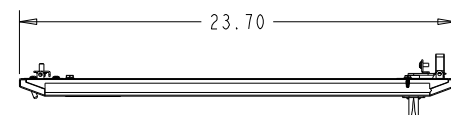

RELEASE STATUS
Production

P/N 96389
EATON LABEL

SHIPPING WEIGHT: 55 POUNDS

REV	REV. DATE	REV'D BY	CURRENT REVISION DESCRIPTION	ECN OR EPR NUMBER
-	03/28/13	HJost	PRODUCTION RELEASE	EPRI33904

THIS DRAWING CONTAINS PROPRIETARY INFORMATION AND IS LOANED SUBJECT TO RETURN UPON DEMAND AND UPON THE EXPRESS CONDITION THAT IT WILL NOT BE USED IN ANY WAY DETRIMENTAL TO THE INTEREST OF EATON CORPORATION

DRAWN IN THIRD ANGLE PROJECTION

TOLERANCE UNLESS SPEC'D
.XX ± .02
.XXX ± .005
∠ ± 1°

ALL DIMENSIONS IN INCHES

CAGE NUMBER: 81824	ORIG EPR: EPRI33904
DESIGN MGMT SITE: Worcester	DES. BY MQuaglia 03/28/13
MATERIAL:	DRWN. BY MQuaglia 03/28/13
MATERIAL FINISH: SPEC #	PROD GRP 50 - Paramount
	COLOR:
	CRS GA:
	OTHER:
	Powder Coat - Variable