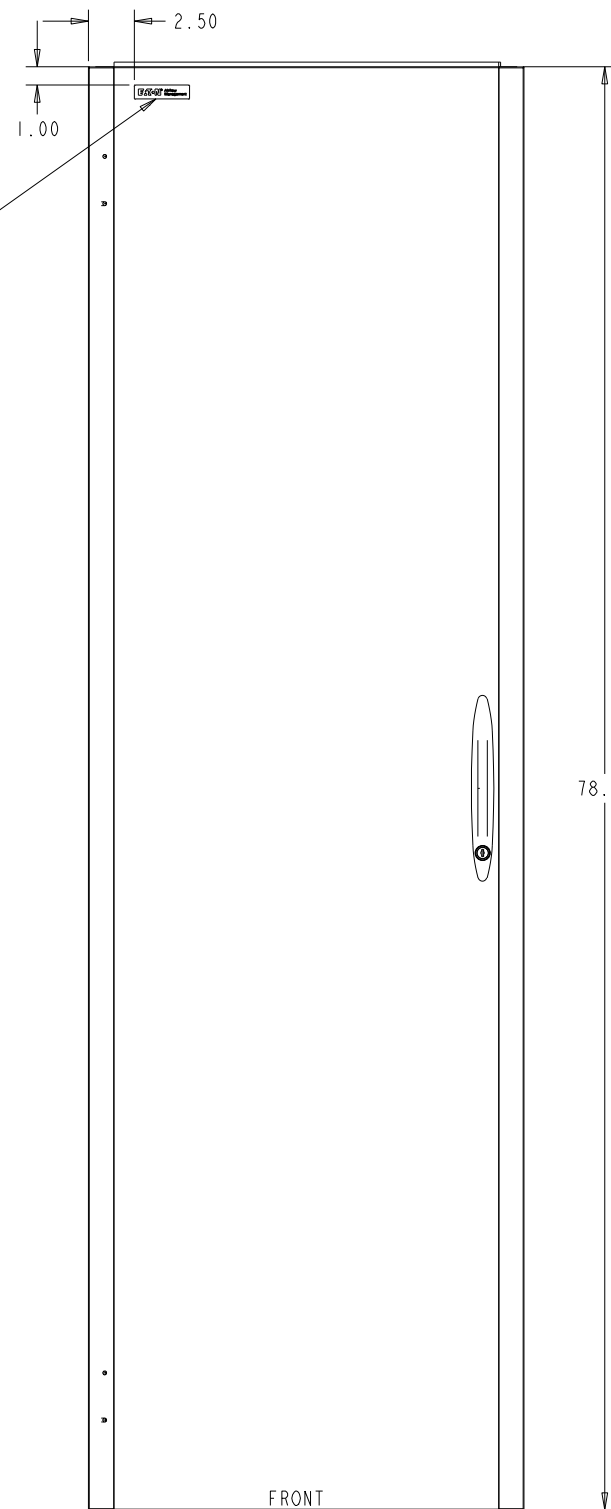

RELEASE STATUS
Production

P/N 96389
EATON LABEL

SHIPPING WEIGHT: 55 POUNDS

REV	REV. DATE	REV'D BY	CURRENT REVISION DESCRIPTION	ECN OR EPR NUMBER
-	03/28/13	HJost	PRODUCTION RELEASE	EPRI33904

THIS DRAWING CONTAINS PROPRIETARY INFORMATION AND IS LOANED SUBJECT TO RETURN UPON DEMAND AND UPON THE EXPRESS CONDITION THAT IT WILL NOT BE USED IN ANY WAY DETRIMENTAL TO THE INTEREST OF EATON CORPORATION

DRAWN IN THIRD ANGLE PROJECTION

TOLERANCE UNLESS SPEC'D
.XX ± .02
.XXX ± .005
∠ ± 1°

ALL DIMENSIONS IN INCHES

CAGE NUMBER: 81824	ORIG EPR: EPRI33904
DESIGN MGMT SITE: Worcester	DES. BY MQuaglia 03/28/13
MATERIAL:	DRWN. BY MQuaglia 03/28/13
MATERIAL FINISH: SPEC #	PROD GRP 50 - Paramount
	COLOR:
	CRS GA:
	OTHER:
	Powder Coat - Variable

EATON	
DOOR, SOLID 44U X 24"W, LH	
SHEET: 1 OF 4	REV DATE: 03/28/13
D JDS8424LR	REV -