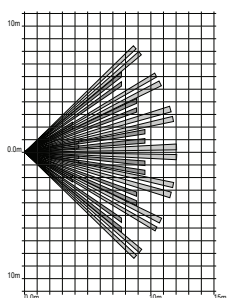

XCELRPT coverage