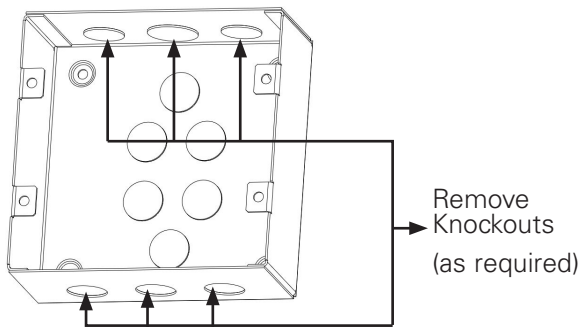

<b>Finish &amp; Mounting</b>	Red, Green, Surface, Flush
<b>Cabling</b>	Enhanced FP200 2X2 / 4X1 Core; 1.5 sq mm
<b>Configuration &amp; Distance</b>	Loop configuration; Maximum distance between two units - 200 meter
<b>Dimension</b>	H 136 X W 136 X D 56 mm (0.6 Kg)
<b>Knockouts</b>	5 x 20 mm dia; 1 x 25 mm dia, 6 x 20mm dia (rear)

Step 1

Step 2

Step 3

Powering Business Worldwide

**Step 4**

**Step 5**

Mounting height should be appropriate for the application

**Step 6**