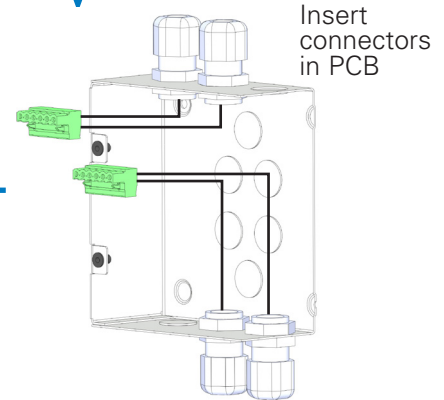

<b>Finish &amp; Mounting</b>	Red, Green, Surface, Flush
<b>Cabling</b>	Enhanced FP200 2X2 / 4X1 Core; 1.5 sq mm
<b>Configuration &amp; Distance</b>	Loop configuration; Maximum distance between two units - 200 meter
<b>Dimension</b>	H 136 X W 136 X D 56 mm (0.6 Kg)
<b>Knockouts</b>	5 x 20 mm dia; 1 x 25 mm dia, 6 x 20mm dia (rear)

Step 1

Step 2

Step 3

Powering Business Worldwide

**Step 4**

**Step 5**

Mounting height should be appropriate for the application

**Step 6**

Close the unit

**Step 7**

## Wiring

OS- RETURN (Panel)

OS-OUT (Panel)

CANH	CANL	SHLD	SHLD	GND	24V
1	2	3	4	5	6
DATA				POWER	

Power →  
Data →

**Manufactured by  
Eaton Electrical Systems Limited.**  
Wheatley Hall Rd Doncaster  
South Yorkshire, DN2 4NB  
Eaton.uk.com  
Tel. +44 (0) 1302 303 350  
www.cooperfire.com  
www.eaton.com  
Made in Romania