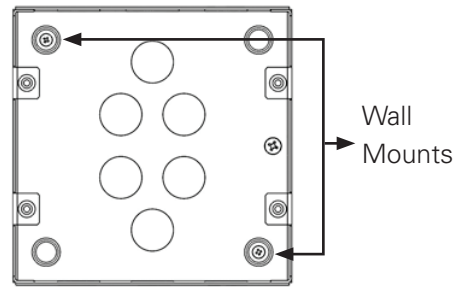

<b>Finish &amp; Mounting</b>	Red, Green, Surface, Flush
<b>Cabling</b>	Enhanced FP200 2X2 / 4X1 Core; 1.5 sq mm
<b>Configuration &amp; Distance</b>	Loop configuration; Maximum distance between two units - 200 meter
<b>Dimension</b>	H 136 X W 136 X D 56 mm (0.6 Kg)
<b>Knockouts</b>	5 x 20 mm dia; 1 x 25 mm dia, 6 x 20mm dia (rear)

Step 1

Step 2

Step 3

Powering Business Worldwide

**Step 4**

**Step 5**

Mounting height should be appropriate for the application

**Step 6**