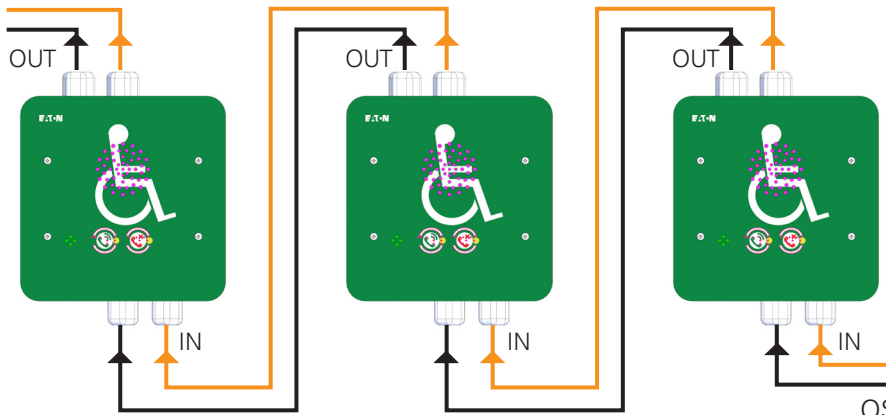

<b>Finish &amp; Mounting</b>	Red, Green, Surface, Flush
<b>Cabling</b>	Enhanced FP200 2X2 / 4X1 Core; 1.5 sq mm
<b>Configuration &amp; Distance</b>	Loop configuration; Maximum distance between two units - 200 meter
<b>Dimension</b>	H 136 X W 136 X D 56 mm (0.6 Kg)
<b>Knockouts</b>	5 x 20 mm dia; 1 x 25 mm dia, 6 x 20mm dia (rear)

Step 1

Step 2

Step 3

Powering Business Worldwide

**Step 4**

**Step 5**

Mounting height should be appropriate for the application

**Step 6**

Close the unit

**Step 7**

## Wiring

OS- RETURN (Panel)

OS-OUT (Panel)

CANH	CANL	SHLD	SHLD	GND	24V
1	2	3	4	5	6
DATA				POWER	

Power →  
Data →

**Manufactured by  
Eaton Electrical Systems Limited.**  
Wheatley Hall Rd Doncaster  
South Yorkshire, DN2 4NB  
Eaton.uk.com  
Tel. +44 (0) 1302 303 350  
www.cooperfire.com  
www.eaton.com  
Made in Romania