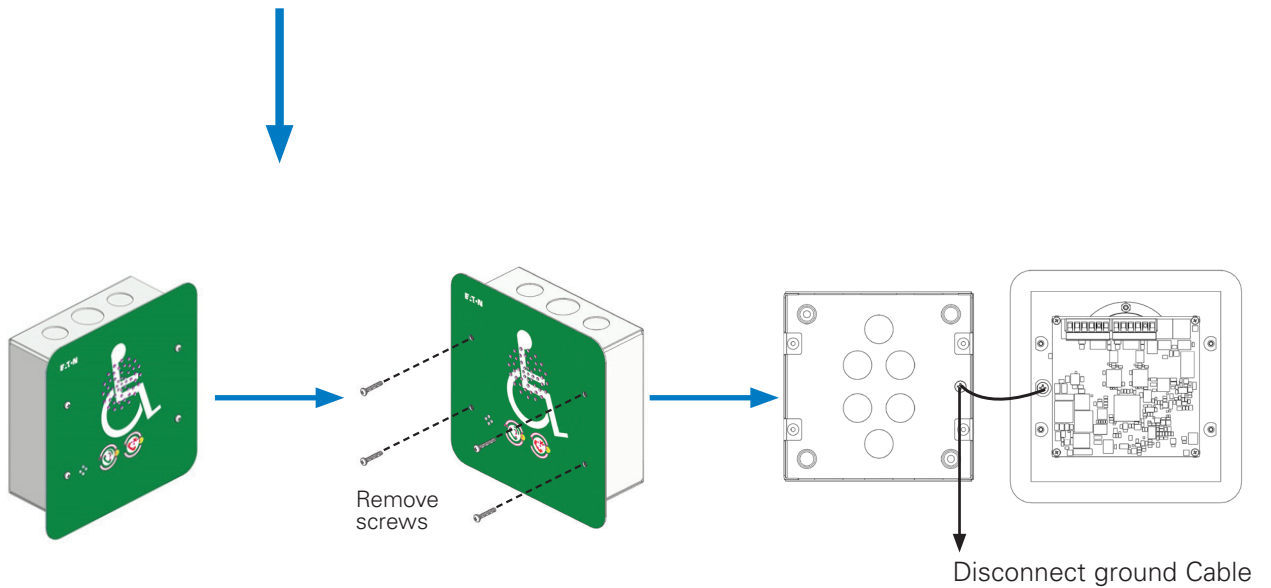

# VoCALL 16 Type B Outstation

Product Number	Description
TB16-GS	Type B outstation (Green, Surface Mount)
TB16-GF	Type B outstation (Green, Flush Mount)
TB16-RS	Type B outstation (Red, Surface Mount)
TB16-RF	Type B outstation (Red, Flush Mount)

<b>Finish &amp; Mounting</b>	Red, Green, Surface, Flush
<b>Cabling</b>	Enhanced FP200 2X2 / 4X1 Core; 1.5 sq mm
<b>Configuration &amp; Distance</b>	Loop configuration; Maximum distance between two units - 200 meter
<b>Dimension</b>	H 136 X W 136 X D 56 mm (0.6 Kg)
<b>Knockouts</b>	5 x 20 mm dia; 1 x 25 mm dia, 6 x 20mm dia (rear)

Step 1

Step 2

Step 3

Powering Business Worldwide

**Step 4**

**Step 5**

Mounting height should be appropriate for the application

**Step 6**