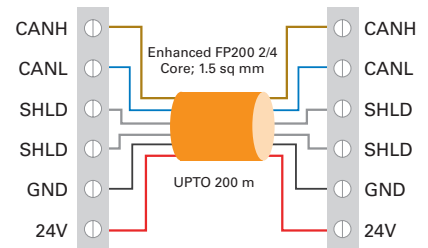

<b>Finish &amp; Mounting</b>	Red, Green, Surface, Flush
<b>Cabling</b>	Enhanced FP200 2X2 / 4X1 Core; 1.5 sq mm
<b>Configuration &amp; Distance</b>	Loop configuration; Maximum distance between two units - 200 meter
<b>Dimension</b>	H 136 X W 136 X D 56 mm (0.6 Kg)
<b>Knockouts</b>	5 x 20 mm dia; 1 x 25 mm dia, 6 x 20mm dia (rear)

Close the unit

**Step 7**

## Wiring

OS- RETURN (Panel)

OS-OUT (Panel)

CANH	CANL	SHLD	SHLD	GND	24V
1	2	3	4	5	6
DATA				POWER	

Power →  
Data →

**Manufactured by  
Eaton Electrical Systems Limited.**  
Wheatley Hall Rd Doncaster  
South Yorkshire, DN2 4NB  
Eaton.uk.com  
Tel. +44 (0) 1302 303 350  
www.cooperfire.com  
www.eaton.com  
Made in Romania