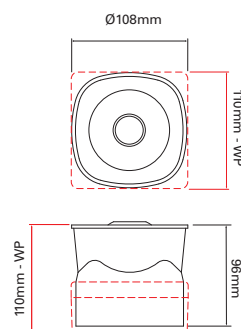

Technical Specification

Voltage	18 - 30Vdc
Current	5mA
Sound Output	100dB(A)
Tones	3
Volume Control	10dB
Monitoring	Reverse polarity
Temperature	- 10°C to + 55°C - 25°C to + 70°C (WP)
Protection	IP21C, IP66 (WP)
Construction	ABS
Weight	0.21Kg, 0.32Kg (WP)
Colours	Red or white

WP version white