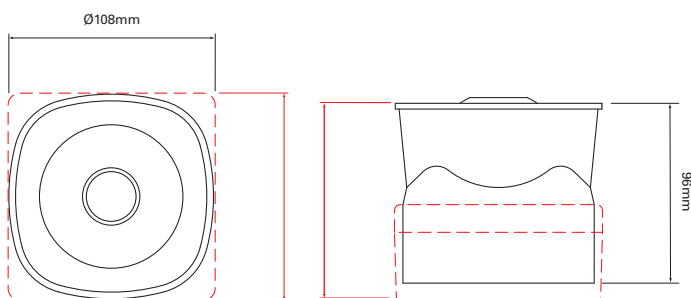

Dimensions

Technical Specification

Voltage	18 - 30Vdc
Current	5mA
Sound Output	100dB(A)
Tones	3
Volume Control	10dB
Monitoring	Reverse polarity
Temperature	- 10°C to + 55°C - 25°C to + 70°C (WP)
Protection	IP21C, IP66 (WP)
Construction	ABS
Weight	0.21Kg, 0.32Kg (WP)
Colours	Red or white