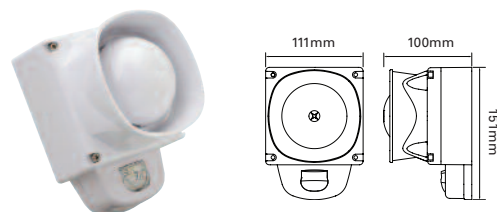

Technical Specification

Mounting	Wall
Voltage	18 - 28VDC (Fire Use)
Current	15 - 30mA dependent on setting (Sounder; tone 29)
Coverage (y)	7.5m (Switchable to 2.5m)
Mounting Height (x)	2.4m (max)
Coverage Volume Code	W-2.4-7.5
Coverage Volume	135 m³ (15m³)
Flash Rate	1Hz (Switchable to 0.5Hz)
Operating Temperature	-10°C to +55°C, -25°C to +70°C (WP)
Monitoring	Reverse Polarity
Protection	IP21C, IP66 (WP)
Weight	200g
Body Colour	White or Red
Flash Colour	White or Red
Sound Output	100dB(A) (Typical tone 29 - Symphoni)

Symphoni LX Wall WP