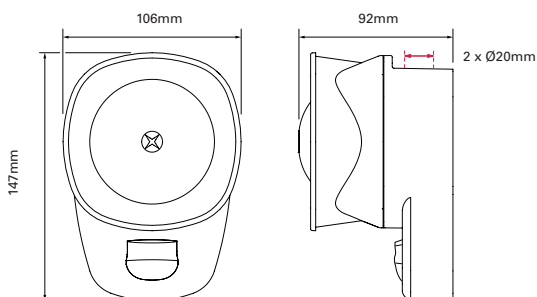

Dimensions

The Symphoni LX Wall is a durable sounder beacon that is certified to EN 54-23. Boasting impressive performance and a durable design, it ensures reliability and energy efficiency. Its high sound output makes it suitable for open areas or where there is higher than normal background noise. There is a standard version, providing UK alarm tones and an "E" version that has tones including the German DIN tone and the Netherlands Slow Whoop.

The Symphoni LX is also available as a 'base-only' variant, meaning existing Symphoni sounders can be retro-fitted into an EN 54-23 approved base.

Technical Specification

Mounting	Wall
Voltage	18 - 28VDC (Fire Use)
Current	15 - 30mA dependent on setting (Sounder; tone 29)
Coverage (y)	7.5m (Switchable to 2.5m)
Mounting Height (x)	2.4m (max)
Coverage Volume Code	W-2.4-7.5
Coverage Volume	135 m ³ (15m ³)
Flash Rate	1Hz (Switchable to 0.5Hz)
Operating Temperature	-10°C to +55°C, -25°C to +70°C (WP)
Monitoring	Reverse Polarity
Protection	IP21C, IP66 (WP)
Weight	200g
Body Colour	White or Red
Flash Colour	White or Red
Sound Output	100dB(A) (Typical tone 29 - Symphoni)