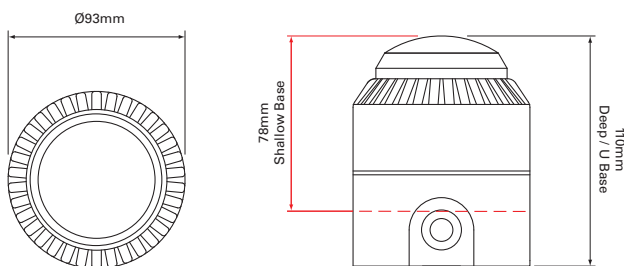

Sounder Beacons

RoLP Solista Maxi

The RoLP Maxi Solista is an enhanced version RoLP Solista providing a higher sound output on six key alarm tones. This is an ideal audible and visual alarm for use where higher noise levels require the use of a more powerful sounder.

Dimensions

Technical Specification

Voltage	18 - 28Vdc
Current	43mA (Typical Tone 3)
Sound Output	106dB(A) (Typical Tone 3)
Tones	32
Light Output	> 0.5cd
Flash Rate	1Hz
Volume Control	10dB
Monitoring	Reverse polarity
Temperature	- 10°C to + 55°C
Protection	IP54 (s)* IP65 (d)*
Construction	ABS, PC lens
Weight	0.3Kg
Colours	Red or white
Flash Colour	Red

(s)* Shallow Base

(d)* Deep / U Base

RoLP Solista White

Catalogue Numbers

Reference	Cat No	Description
ROLPX/SV/SB/RL/R/S	8210119FULL-0001	RoLP Maxi Sounder Beacon, Red Lens, Red body, Shallow base
ROLPX/SV/SB/RL/R/D	8210130FULL-0002	RoLP Maxi Sounder Beacon, Red lens, Red body, Deep base
ROLPX/SV/SB/RL/R/U	8210121FULL-0003	RoLP Maxi Sounder Beacon, Red Lens, Red Body, U Base