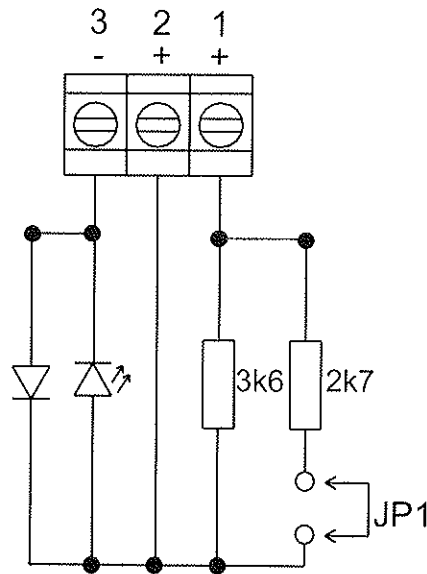

Remote LED Indicator REM/C

Cable Size	0.5 - 2.5mm ²
Recommended cable types	FIRETUF,FP200 or MICC
Mounting Hole Centres	60.3mm
Temperature Range	-10°C to +60°C
Material	Body(PC/ABS) Lense (PMMA)

Llantarnam Park
Cwmbran
Gwent
Wales
U.K.
NP44 3AW

Connection	1 & 3	1 & 3	2 & 3
Link JP1	Out	In	n/a
Supply	5-35Vdc	3-16Vdc	25mA max
Resistance	3k6	1k5	0

WIRING DETAILS

DIMENSIONS