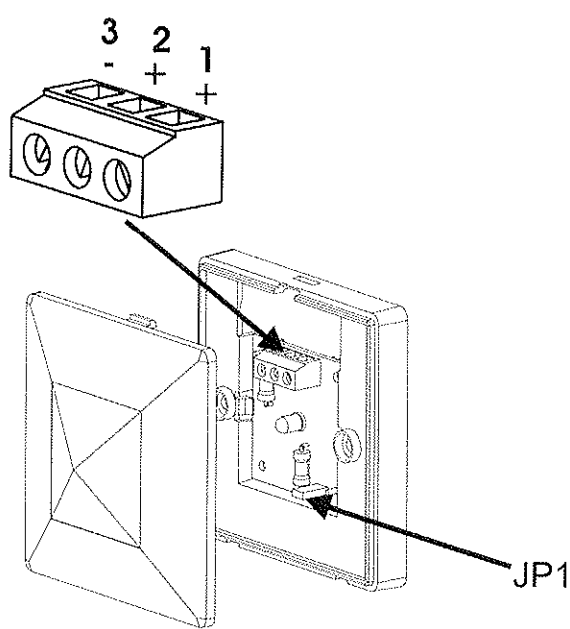

Remote LED Indicator REM/C

Cable Size	0.5 - 2.5mm ²
Recommended cable types	FIRETUF,FP200 or MICC
Mounting Hole Centres	60.3mm
Temperature Range	-10°C to +60°C
Material	Body(PC/ABS) Lense (PMMA)

Llantarnam Park
Cwmbran
Gwent
Wales
U.K.
NP44 3AW

Connection	1 & 3	1 & 3	2 & 3
Link JP1	Out	In	n/a
Supply	5-35Vdc	3-16Vdc	25mA max
Resistance	3k6	1k5	0

WIRING DETAILS

DIMENSIONS