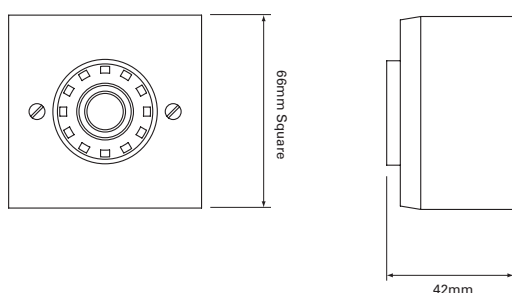

The Askari Compact is a discrete sounder for flush or surface fixing. The innovative design provides an excellent combination of high sound output and attractive aesthetics, ideal for retail, hotel and residential applications.

Dimensions

Technical Specification

Voltage	9-15Vdc 18-28Vdc
Current	18 mA (Typical Tone 3)
Sound Output	97dB(A) (Typical Tone 3)
Tones	32
Volume Control	10dB
Monitoring	Reverse polarity
Temperature	- 10°C to + 55°C
Protection	IP21C (with back box)
Construction	ABS
Weight	0.11Kg
Colours	Red or white