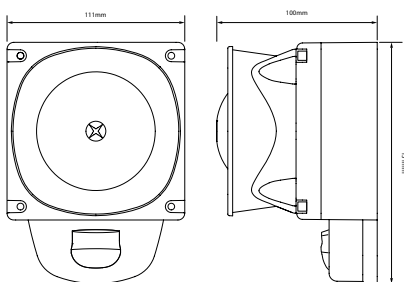

Technical specification

Code	FXSYG1WR	FXSYG1WR-WP
Mounting type	Wall	Wall
Voltage	18 - 28VDC (Fire Use)	18 - 28VDC (Fire Use)
Current	15 - 30mA dependent on setting (Sounder; tone 29)	15 - 30mA dependent on setting (Sounder; tone 29)
Coverage (y)	7.5m on high output settings 2.5m on low output settings	7.5m on high output settings 2.5m on low output settings
Mounting height (x)	2.4m (max)	2.4m (max)
Coverage volume code	W-2.4-7.5	W-2.4-7.5
Coverage volume	135m ³ (15m ³)	135m ³ (15m ³)
Flash rate	1Hz (Switchable to 0.5Hz)	1Hz (Switchable to 0.5Hz)
Operating temperature	-10°C to +55°C,	-25°C to +70°C
Monitoring	Reverse polarity	Reverse polarity
Protection	IP21C	IP66
Weight	200g	200g
Body colour	Red	Red
Flash colour	Red	Red
Sound output	100dB(A) (Typical tone 29 - Symphoni) at 1 metre	100dB(A) (Typical tone 29 - Symphoni) at 1 metre

Dimensions

FXSYG1WR

D (mm) W (mm) H (mm)

92 106 147

FXSYG1WR-WP

D (mm) W (mm) H (mm)

100 111 151

Catalogue numbers