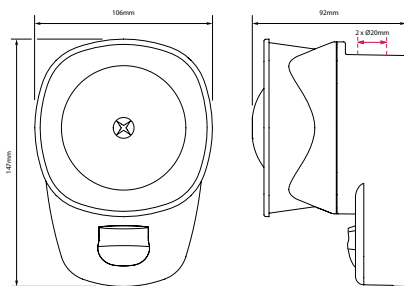

Technical specification

Code	FXSYG1WR	FXSYG1WR-WP
Mounting type	Wall	Wall
Voltage	18 - 28VDC (Fire Use)	18 - 28VDC (Fire Use)
Current	15 - 30mA dependent on setting (Sounder; tone 29)	15 - 30mA dependent on setting (Sounder; tone 29)
Coverage (y)	7.5m on high output settings 2.5m on low output settings	7.5m on high output settings 2.5m on low output settings
Mounting height (x)	2.4m (max)	2.4m (max)
Coverage volume code	W-2.4-7.5	W-2.4-7.5
Coverage volume	135m ³ (15m ³)	135m ³ (15m ³)
Flash rate	1Hz (Switchable to 0.5Hz)	1Hz (Switchable to 0.5Hz)
Operating temperature	-10°C to +55°C,	-25°C to +70°C
Monitoring	Reverse polarity	Reverse polarity
Protection	IP21C	IP66
Weight	200g	200g
Body colour	Red	Red
Flash colour	Red	Red
Sound output	100dB(A) (Typical tone 29 - Symphoni) at 1 metre	100dB(A) (Typical tone 29 - Symphoni) at 1 metre

Dimensions

FXSYG1WR

D (mm) W (mm) H (mm)

92 106 147

FXSYG1WR-WP

D (mm) W (mm) H (mm)

100 111 151

Catalogue numbers