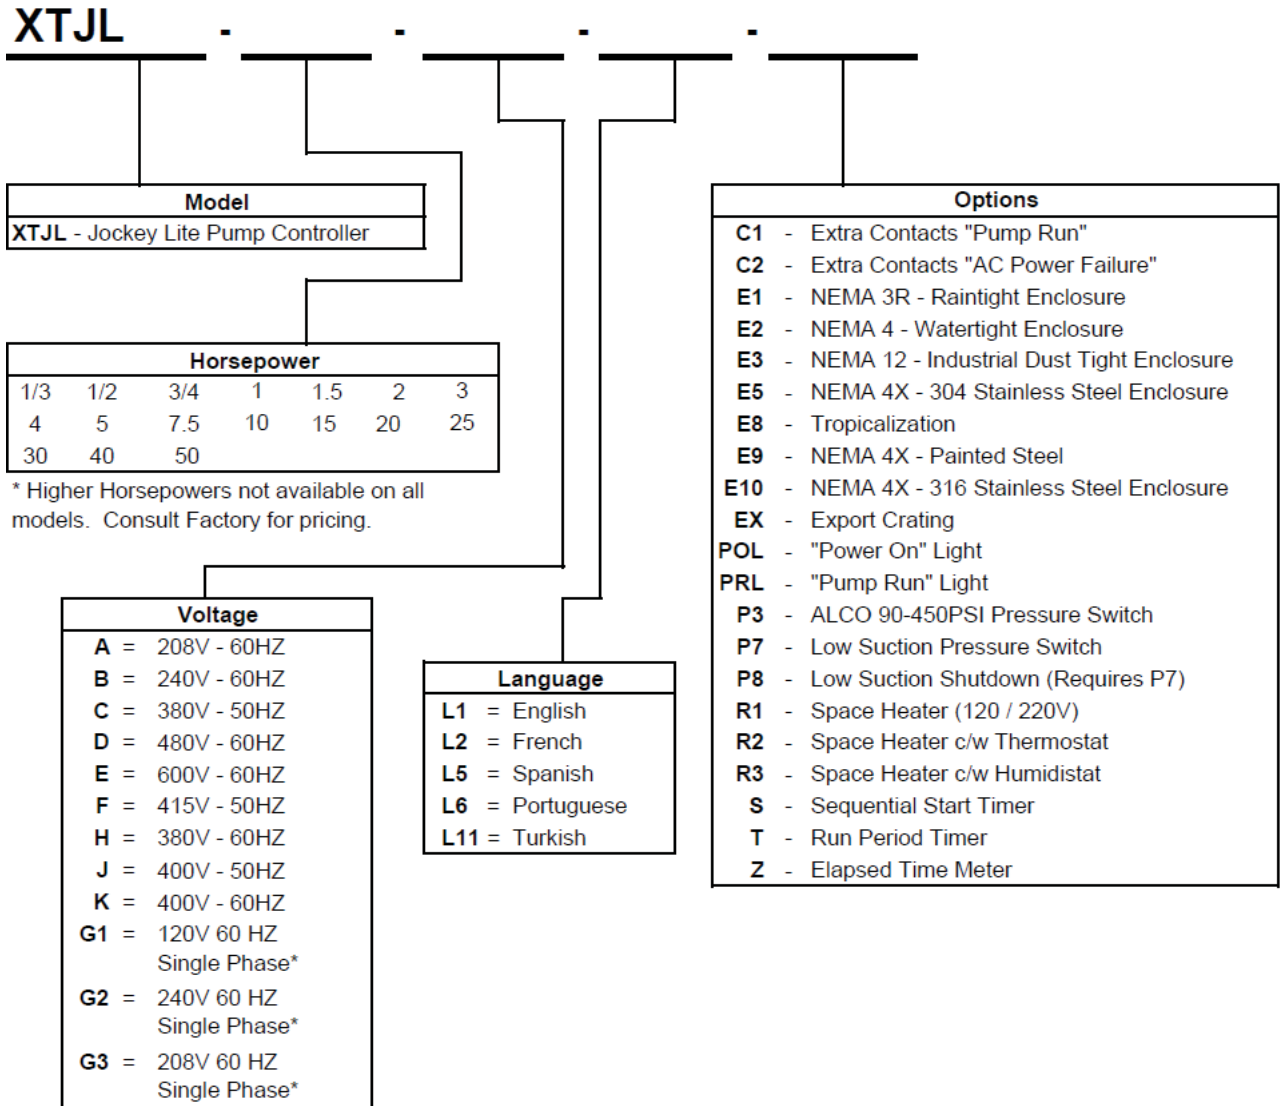

XTJL Jockey pump controllers

Powering Business Worldwide