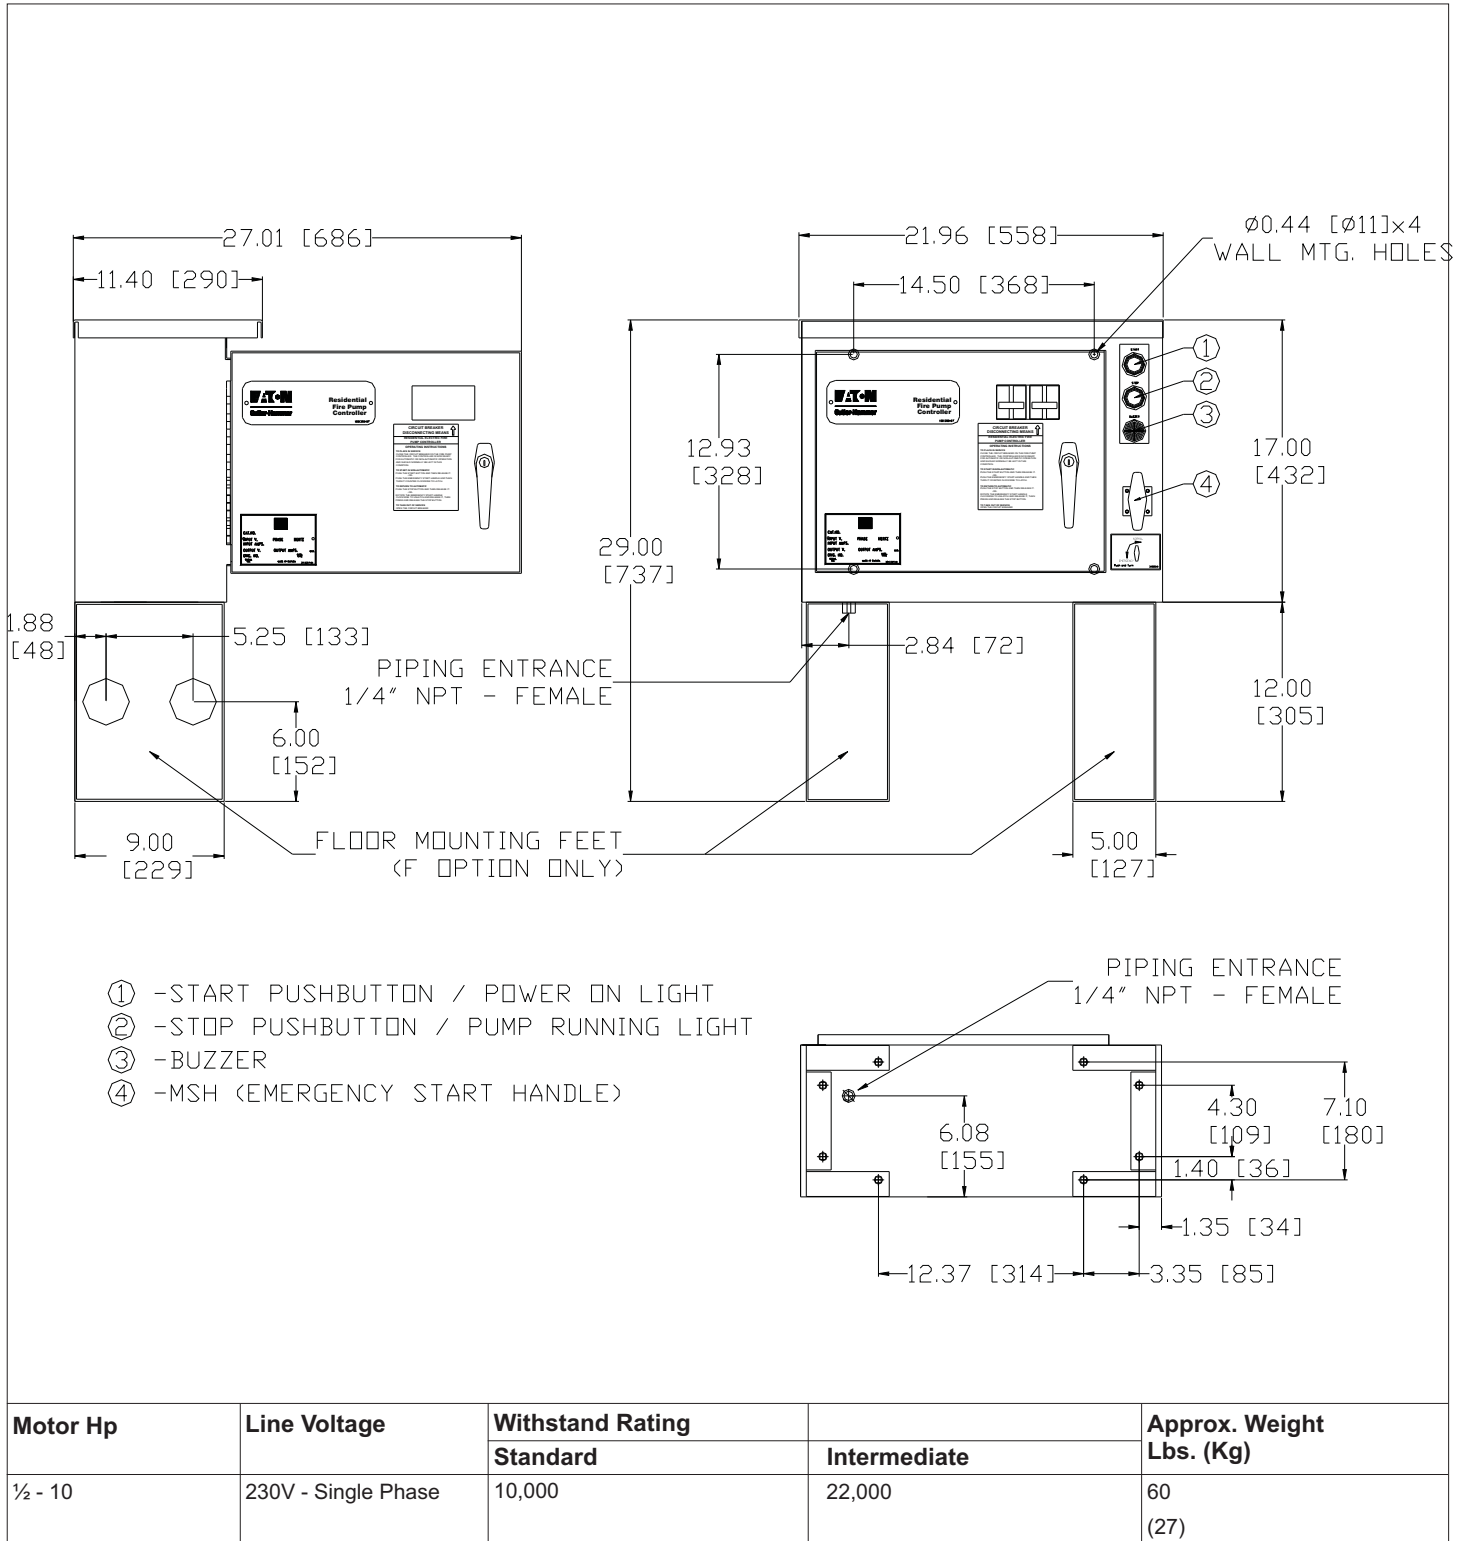

Dimensions

Standard Enclosure - Duplex - Type NEMA 2

NOTES:

1. All enclosures finished in FirePump red.
2. Cable Entrance either top or bottom.
3. Standard Enclosure type NEMA 2.
4. Add 12 inches height for optional floor stands.