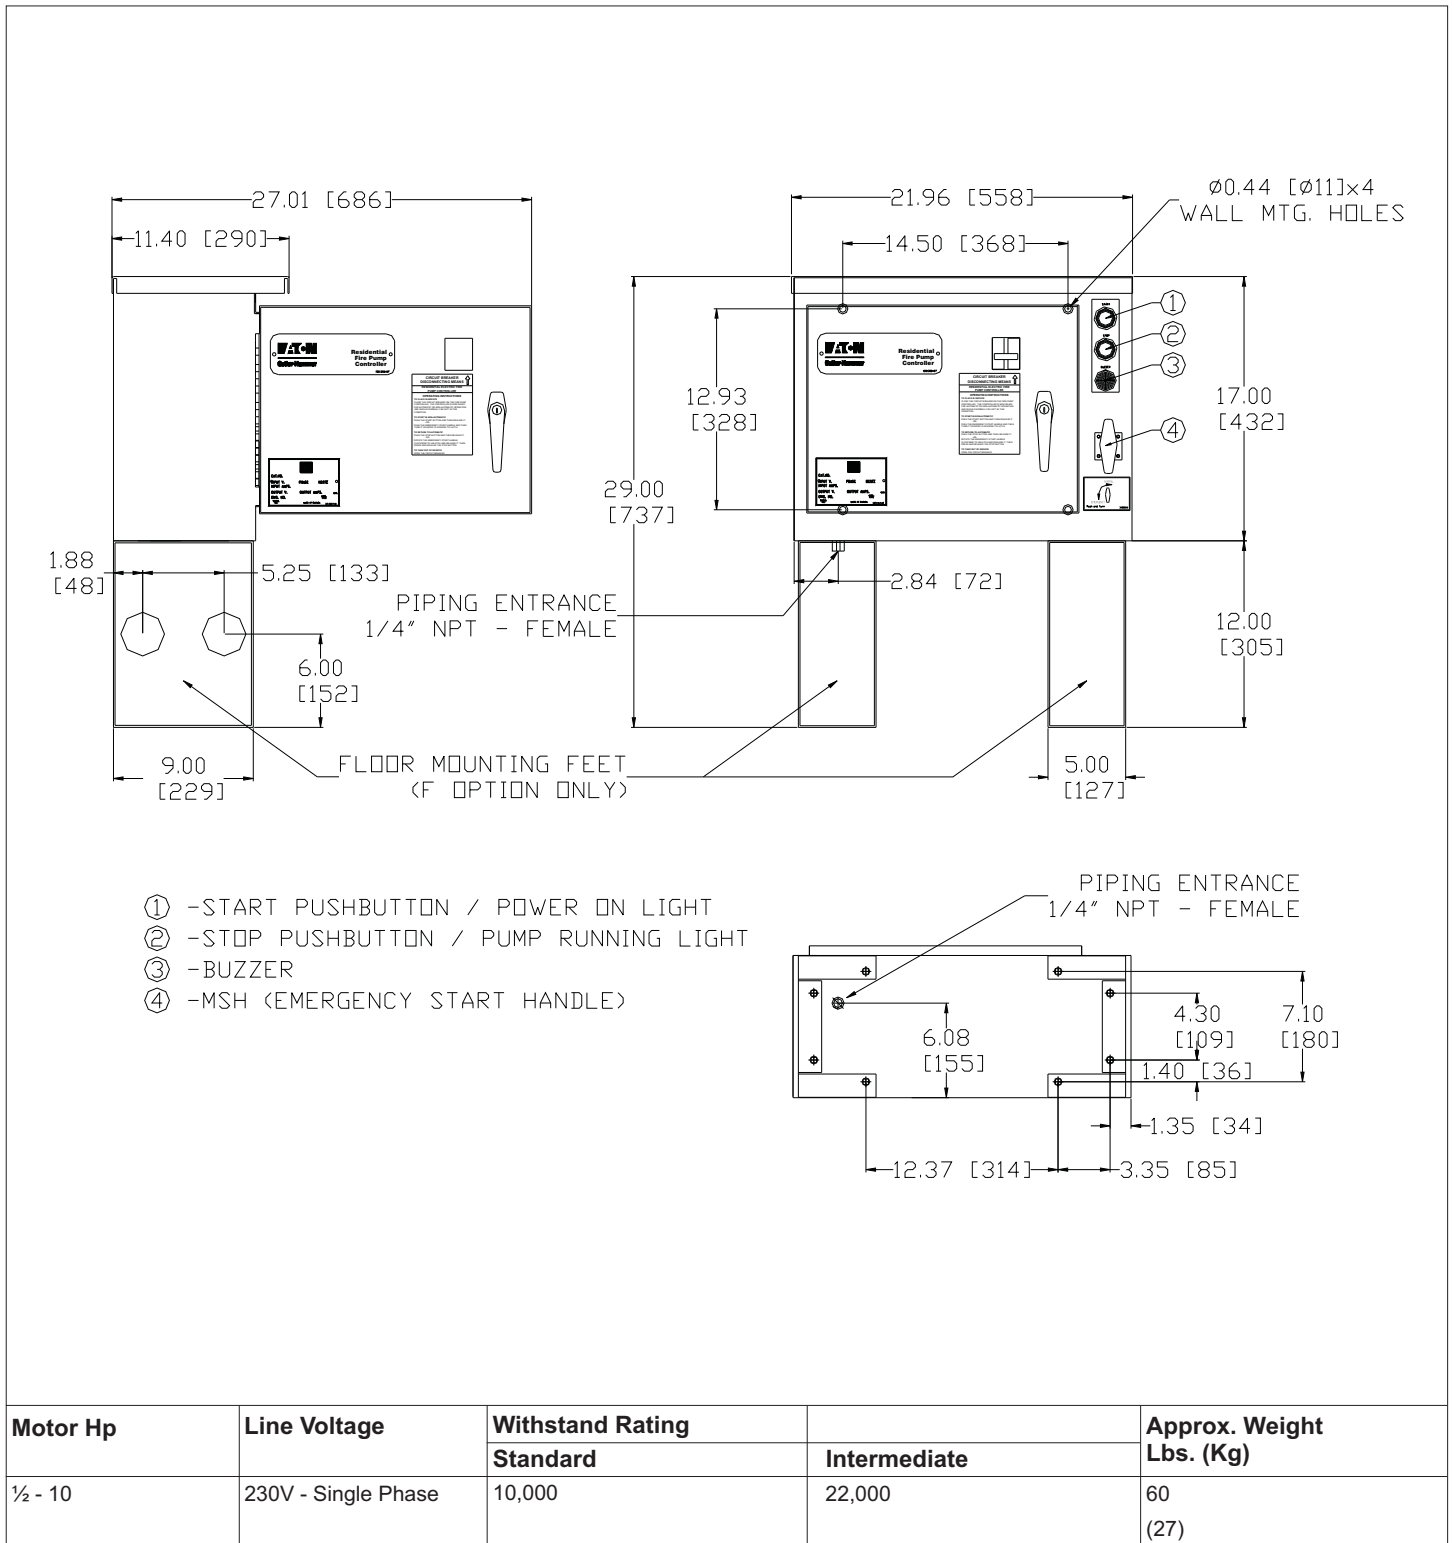

Dimensions

Standard Enclosure - Simplex - Type NEMA 2

NOTES:

1. All enclosures finished in FirePump red.
2. Cable Entrance either top or bottom.
3. Standard Enclosure type NEMA 2.
4. Add 12 inches height for optional floor stands.