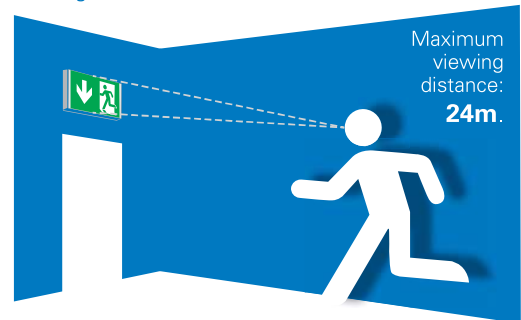

Viewing distance