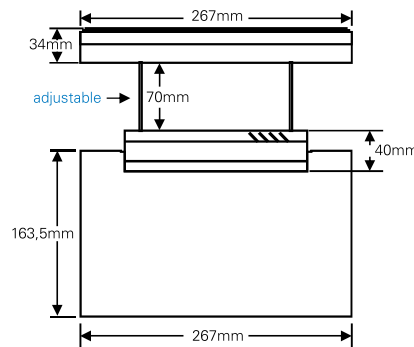

Injection moulded parts help reduce weight and provide a distinctive sculptured appearance suitable for a wide variety of interiors and applications. Via also benefits from a frameless modern design of legend panel that offers a maximum viewing distance of 24m. The long life LED strip provides an excellent uniform illumination of the legend comfortably meeting the requirements of EN1838. Via has an LED source with a rated life of 50.000 hours ensuring reliable operation and minimising onsite maintenance costs

Viewing distance

Order code	Description					
O-VIA8-IDD-3H	VIA8 3h ISO Down / Down	2.6VA/2.3W	2h	2.4V - 1.5Ah	Maintained	
O-VIA8-ILR-3H	VIA8 3h ISO Left / Right	2.6VA/2.3W	2h	2.4V - 1.5Ah	Maintained	
O-VIA8-EXT	VIA8 LED 2h Exit	2.6VA/2.3W	2h	2.4V - 1.5Ah	Maintained	
O-VIA8-H-3H	VIA8 3h Hydrant	2.6VA/2.3W	2h	2.4V - 1.5Ah	Maintained	
O-VIA8-STD	VIA8 LED 2h Stairs Down	2.6VA/2.3W	2h	2.4V - 1.5Ah	Maintained	
O-VIA8-STU	VIA8 LED 2h Stairs Up	2.6VA/2.3W	2h	2.4V - 1.5Ah	Maintained	