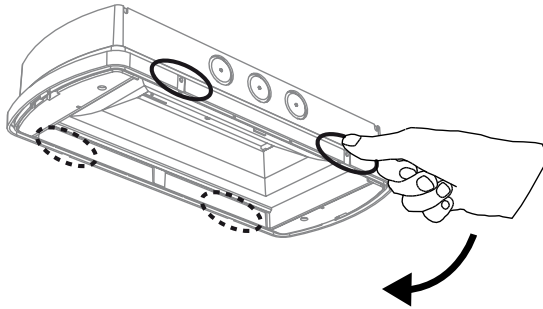

SafeLite 20m Plexi Plate D, DD & LR

1

0V

+ Rest mode

*

a

b

EAT•N