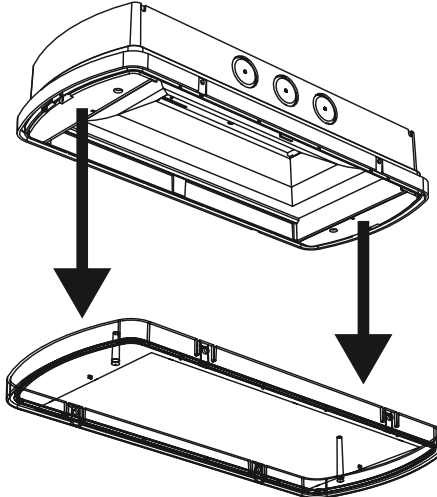

SafeLite 20m Plexi Plate D, DD & LR

1

0V

+ Rest mode

*

a

b

EAT•N