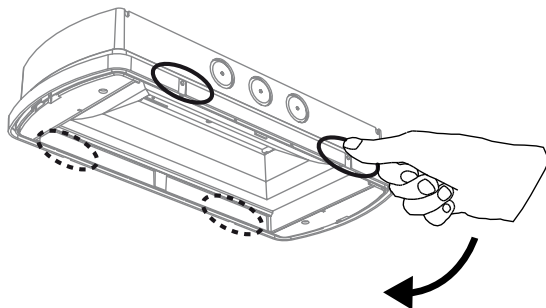

SafeLite 30m Plexi Plate D, DD & LR

1

0V + Rest mode

*

a

b

EAT•N

Powering Business Worldwide