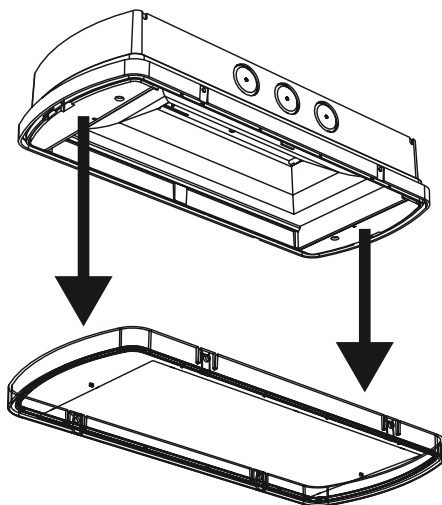

SafeLite 30m Plexi Plate D, DD & LR

1

0V + Rest mode

*

a

b

EAT•N

Powering Business Worldwide