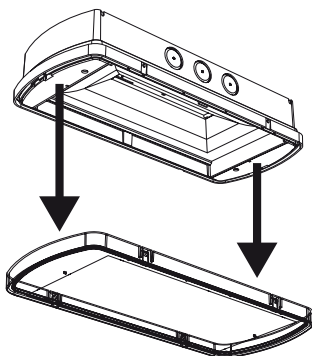

SafeLite 30m Cone Diffuser

A

1

0 V + Rest mode

B

a

b

2

a

EAT•N

Powering Business Worldwide