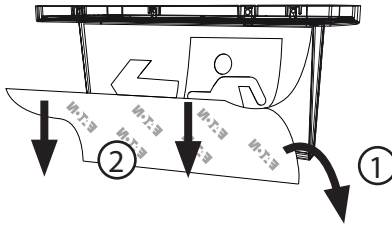

b

For stickers, see EATON catalogue.

C

c

d

3