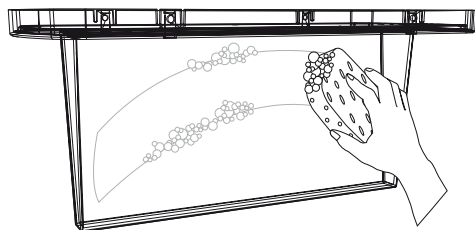

SafeLite 30m Cone Diffuser

A

1

0 V + Rest mode

B

a

b

2

a

EAT•N

Powering Business Worldwide