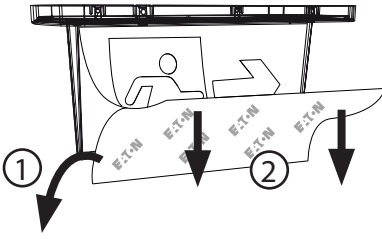

b

For stickers, see EATON catalogue.

C

c

d

3