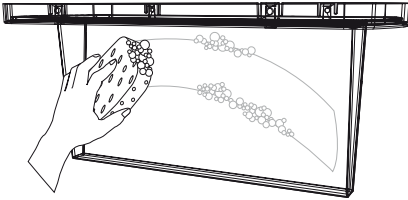

For stickers, see EATON catalogue.

C

c