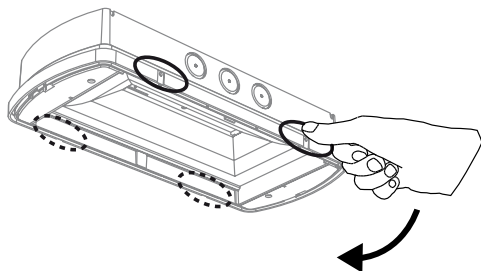

## SafeLite 30m Cone Diffuser

A

1

0 V + Rest mode

B

a

b

2