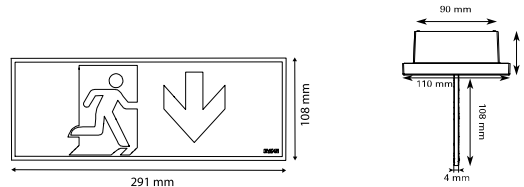

The additional light provided by the luminaire through the opal diffuser contributes to the escape route lighting (possible spacing up to 12m with Nexi LED 500, 14.9m with Nexi LED 1000).

The standard edge light panel with opaque cover make Nexi Led luminaires a solution for pure Exit Sign. All new Edge Light Panel are available in two versions: 20 and 30m viewing distance. The illumination of the ISO format pictogram is homogenous and complies with EN1838.

Installation options:

Compatible with false ceiling adaptor and finishing frame
20m and 30m viewing distance
4 mm thickness panel
Single and double sided edge panel for ceiling mounting

Nexi LED 20m viewing distance