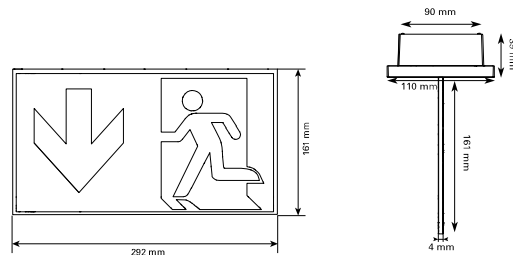

Nexi LED 30m viewing distance

Ordering details - Opal diffuser for Exit Sign and Safety Lighting functions

High Uniformity, complying with EN1838, suitable for Nexi LED IP40 versions

Order code	Description	Pictogram
NEXI-PLEXO-DB	NEXI PANEL OPAL 30 D-B ISO High Unifor.	30m, Down/Blank
NEXI-PLEXO-DD	NEXI PANEL OPAL 30 D-D ISO High Unifor.	30m, Down/Down
NEXI-PLEXO-LR	NEXI PANEL OPAL 30 L-R ISO High Unifor.	30m, Left/Right
NEXI-PLEXO-UB	NEXI PANEL OPAL 30 U-B ISO High Unifor.	30m, Up/Blank
NEXI-PLEXO-UU	NEXI PANEL OPAL 30 U-U ISO High Unifor.	30m, Up/Up
NEXI-PLEXO-20-DB	NEXI PANEL OPAL 20 D-B ISO High Unifor.	20m, Down/Blank
NEXI-PLEXO-20-DD	NEXI PANEL OPAL 20 D-D ISO High Unifor.	20m, Down/Down
NEXI-PLEXO-20-LR	NEXI PANEL OPAL 20 L-R ISO High Unifor.	20m, Left/Right
NEXI-PLEXO-20-UB	NEXI PANEL OPAL 20 U-B ISO High Unifor.	20m, Up/Blank
NEXI-PLEXO-20-UU	NEXI PANEL OPAL 20 U-U ISO High Unifor.	20m, Up/Up