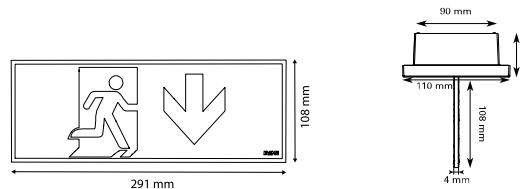

The additional light provided by the luminaire through the opal diffuser contributes to the escape route lighting (possible spacing up to 12m with Nexi LED 500, 14.9m with Nexi LED 1000).

The standard edge light panel with opaque cover make Nexi Led luminaires a solution for pure Exit Sign. All new Edge Light Panel are available in two versions: 20 and 30m viewing distance. The illumination of the ISO format pictogram is homogenous and complies with EN1838.

Installation options:

Compatible with false ceiling adaptor and finishing frame
20m and 30m viewing distance
4 mm thickness panel
Single and double sided edge panel for ceiling mounting

Nexi LED 20m viewing distance