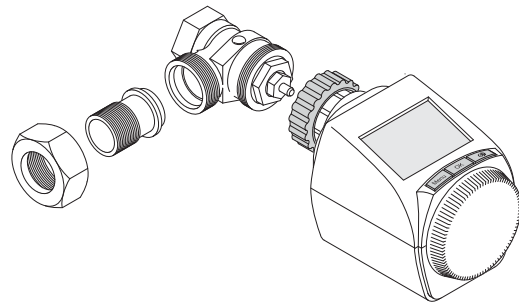

CMMZ-00/36