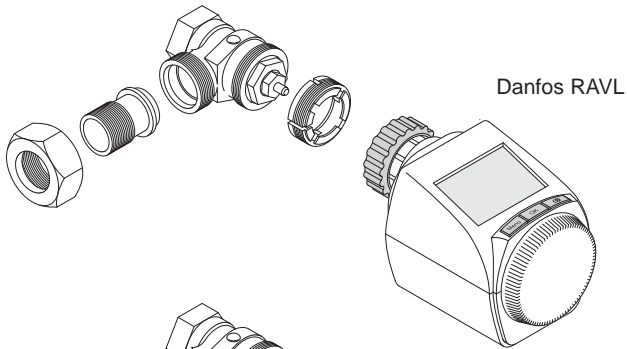

	ca. 60-90%	ca. 80-95%	ca. 20-60%	ca. 0-10%	ca. 70-90%

1

2

Heimeier, MNG, Junkers, Landis&Gyr  
 "Duodyr", Honeywell-Braukmann, Oventrop,  
 Schlösser, Comap, Simplex, Valf Sanayii,  
 Metrik Maxitrol, Watts, Wingenroth (Wiroflex),  
 R.B.M., Tiemme, Jaga, Siemens, Idmar