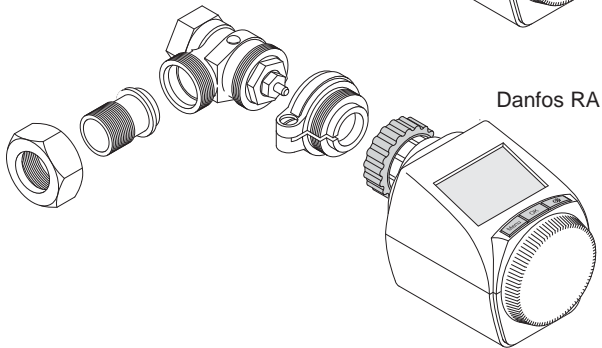

1

2

Heimeier, MNG, Junkers, Landis&Gyr
"Duodyr", Honeywell-Braukmann, Oventrop,
Schlösser, Comap, Simplex, Valf Sanayii,
Metrik Maxitrol, Watts, Wingenroth (Wiroflex),
R.B.M., Tiemme, Jaga, Siemens, Idmar

M 28 x 1,5

Herz, Comap, Markaryds,
TA, SAM bzw. Slovarm,
Remagg

LR6 (Mignon/AA) 1,5V