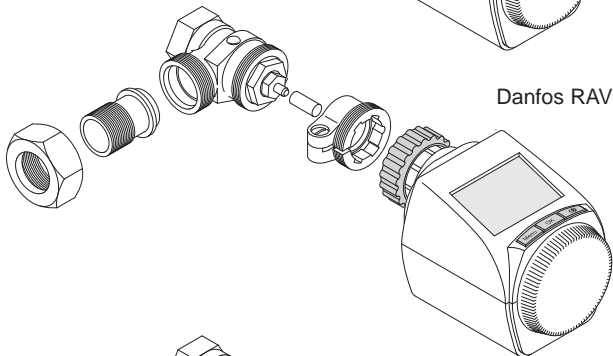

1

2

Heimeier, MNG, Junkers, Landis&Gyr
"Duodyr", Honeywell-Braukmann, Oventrop,
Schlösser, Comap, Simplex, Valf Sanayii,
Metrik Maxitrol, Watts, Wingenroth (Wiroflex),
R.B.M., Tiemme, Jaga, Siemens, Idmar

Danfos RA

M 28 x 1,5

Herz, Comap, Markaryds,
TA, SAM bzw. Slovarm,
Remagg

LR6 (Mignon/AA) 1,5V