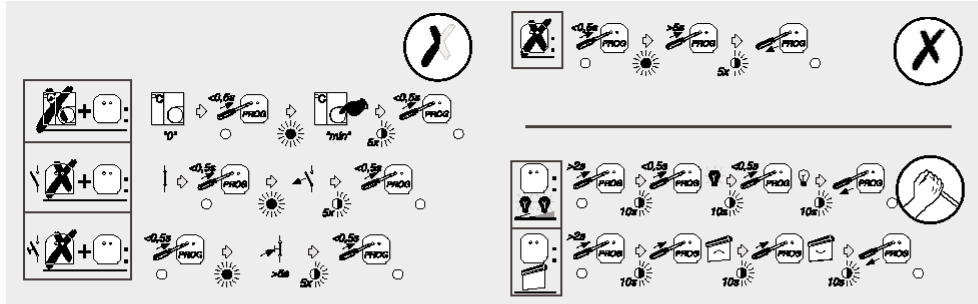

MOELLER

RF - SYSTEM

BASIC - MODE - CARD

www.moeller.at - info.aut@moeller.net

ma-rf-system.qxd/02.2005br/136211012