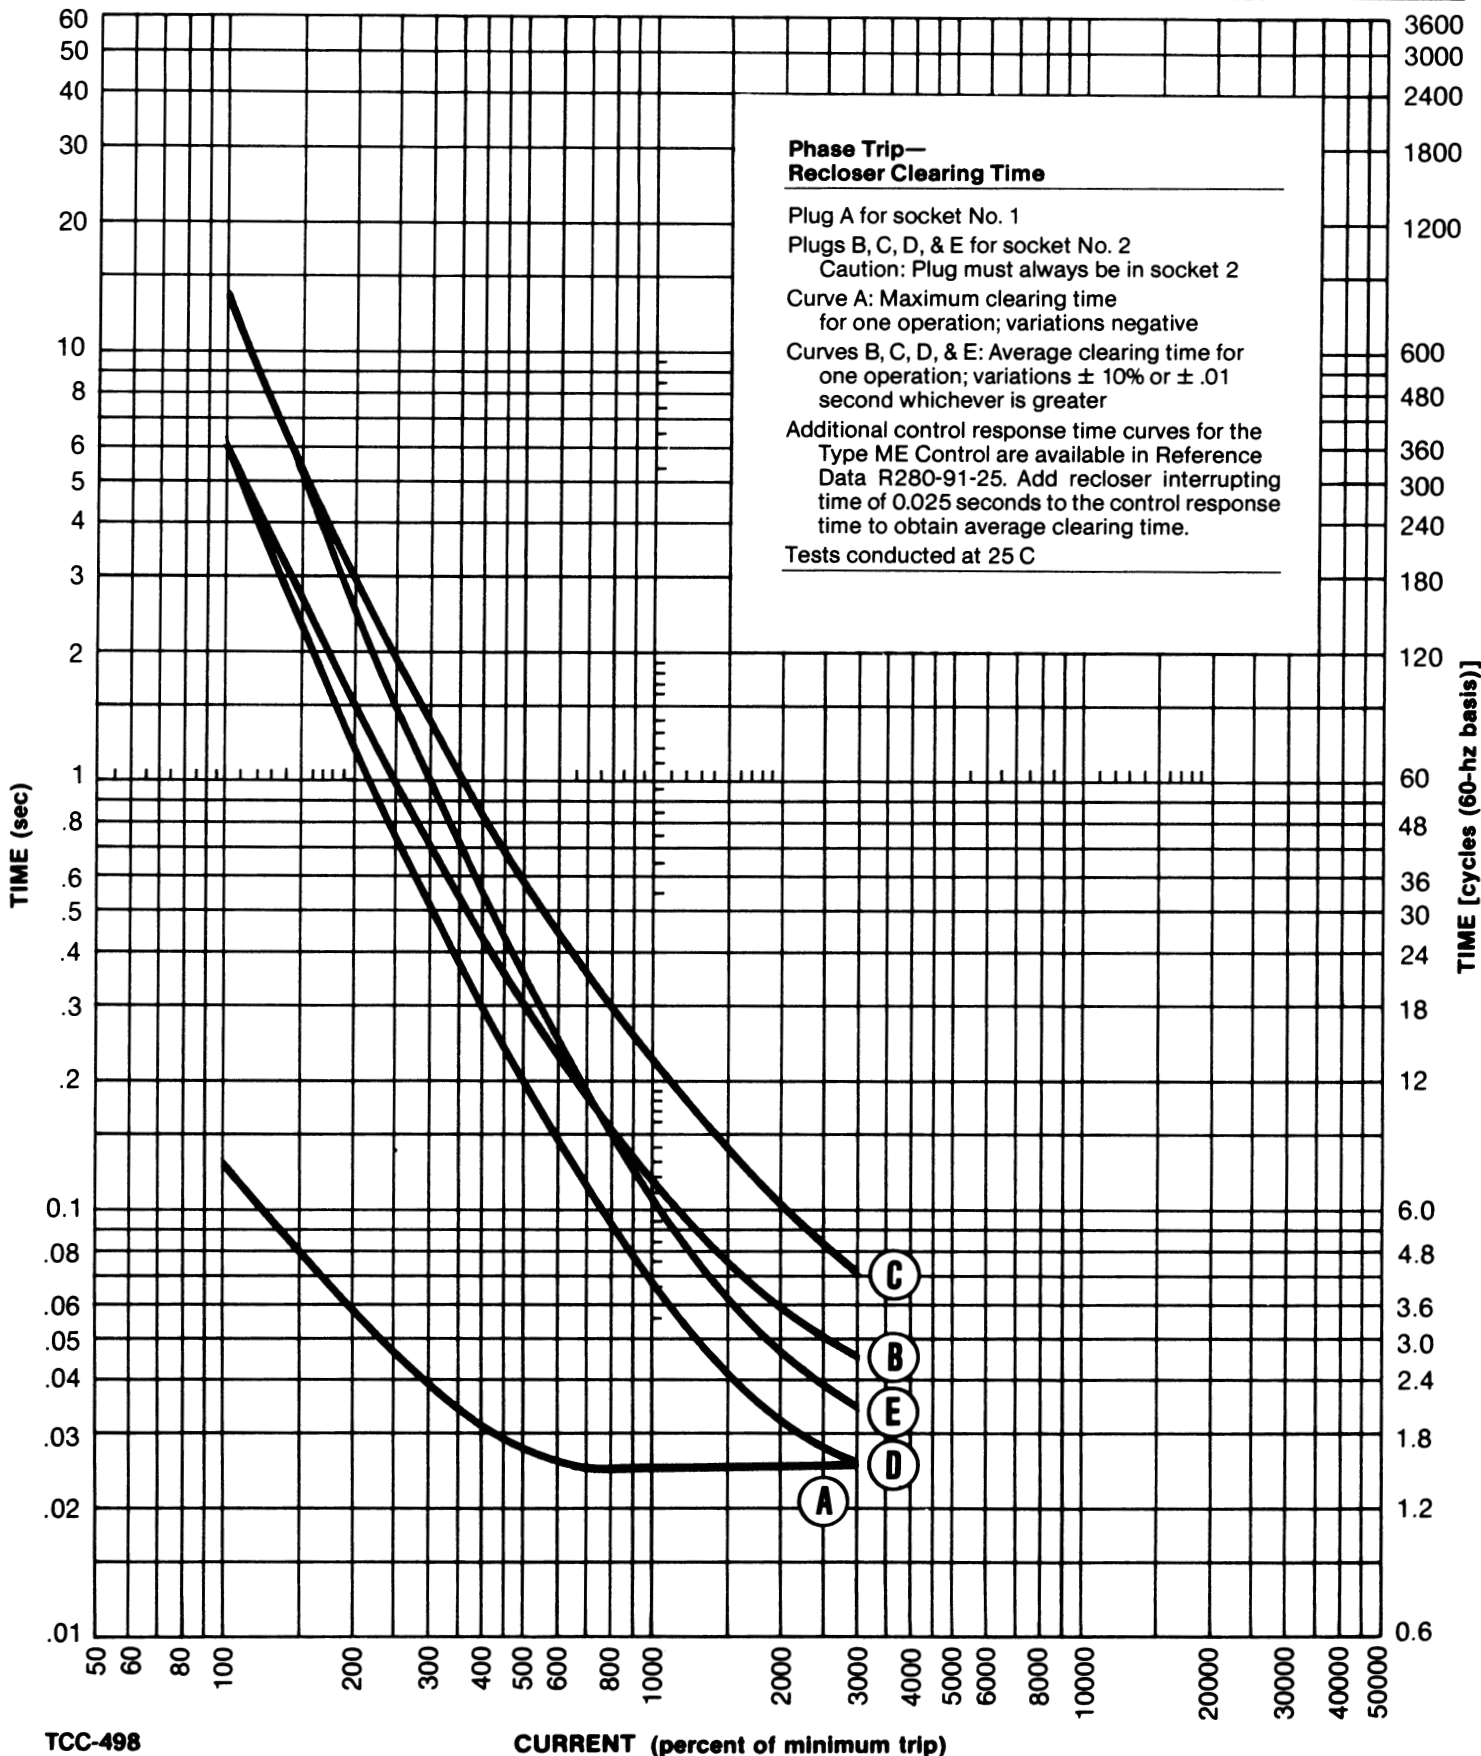

Type KFME Time-Current Curves For Form 3A Control

KFE10007-E

Type KFME

Time-Current Curves For Form 3A Control

KFE10007-E