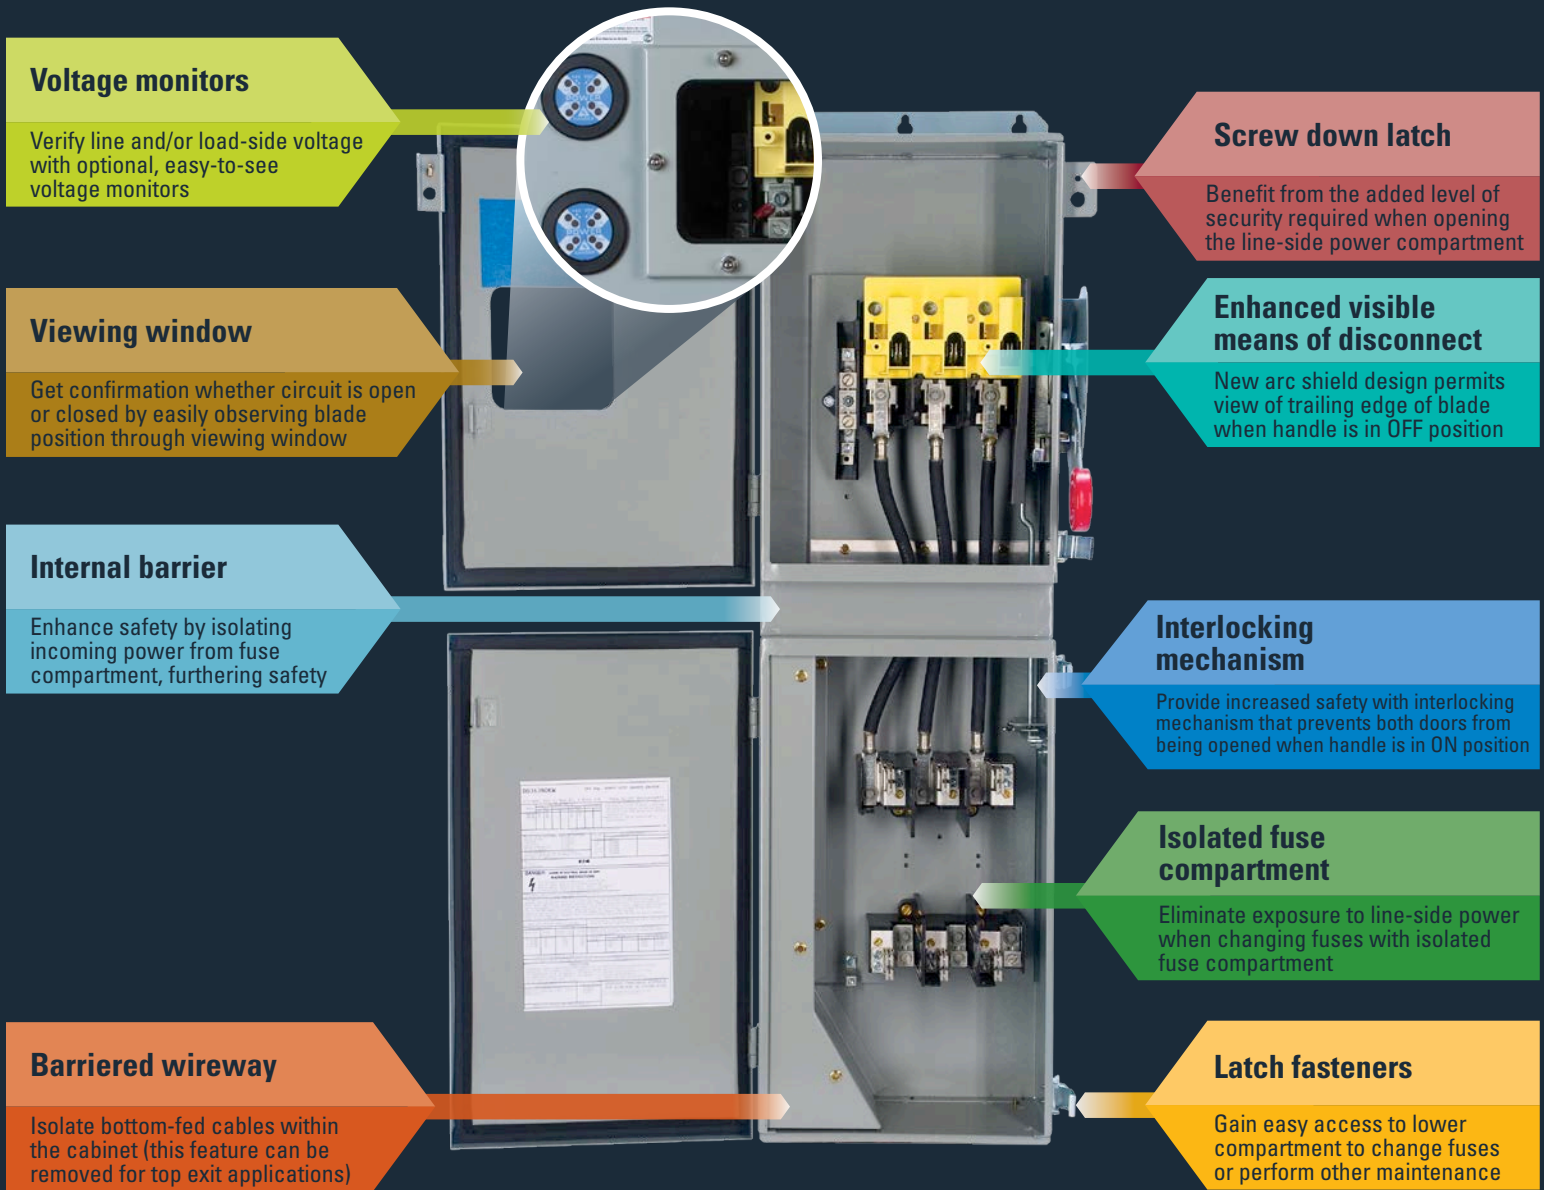

# Double up on safety with Eaton's double-door, line-side isolation switch

**Note:** Enlarge circled area view of front door closed.

For more information, visit  
[Eaton.com/doubledoor](http://Eaton.com/doubledoor)