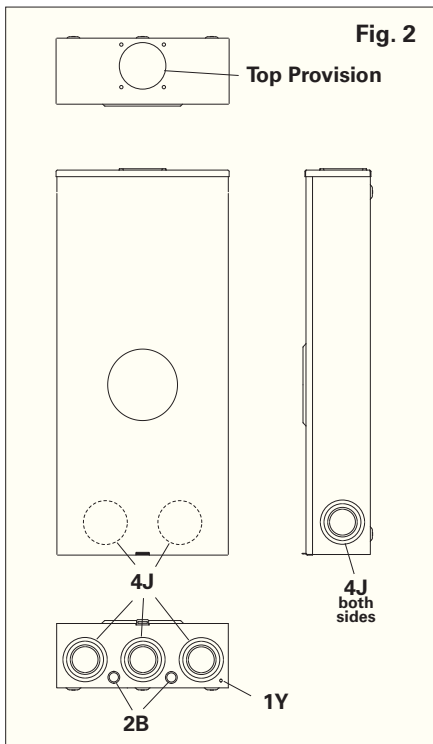

## Accessories

- 5th Jaw Kit - 50366
- 200A Triplex Ground - ETB200
- AW Hub, H Hub
- 7th Jaw Kit - 50368

Part/UPC Number	Catalog Number	Amp Rating	Jaws	Service Type	Bypass	Access	Connections	
							Line	Load
79903855153	EL20L53GR1F	200	5	1Ø/3W	Lever	OH/UG	#6 - 350MCM	#6 - 350MCM
79903855154	EL20L73GR1F	200	7	3Ø/4W	Lever	OH/UG	#6 - 350MCM	#6 - 350MCM
79903855159	EL32T53GR1F	320	5	1Ø/3W	Lever	OH/UG	(2) 1/0 - 250MCM	(2) 1/0 - 250MCM
79903855160	EL32T56GR1F	320	5	1Ø/3W	Lever	OH/UG	3/8" Studs	3/8" Studs
79903855161	EL32T75GR1F	320	7	3Ø/4W	Lever	OH/UG	3/8" Studs	3/8" Studs
79903855162	EL32T76GR1F	320	7	3Ø/4W	Lever	OH/UG	3/8" Studs	3/8" Studs

Part/UPC Number	Catalog Number	Overall Dimensions			Top Provision	Knockout Layout
		Height	Width	Depth		
79903855153	EL20L53GR1F	19 <sup>1</sup> / <sub>8</sub> "	13 <sup>3</sup> / <sub>4</sub> "	5"	AW Hub, Cap	Fig. 1
79903855154	EL20L73GR1F	21 <sup>1</sup> / <sub>4</sub> "	13 <sup>3</sup> / <sub>4</sub> "	5"	AW Hub, Cap	Fig. 1
79903855159	EL32T53GR1F	36 <sup>1</sup> / <sub>8</sub> "	16"	6 <sup>1</sup> / <sub>2</sub> "	H Hub, Cap	Fig. 2
79903855160	EL32T56GR1F	36 <sup>5</sup> / <sub>8</sub> "	18 <sup>1</sup> / <sub>4</sub> "	6 <sup>1</sup> / <sub>2</sub> "	H Hub, Cap	Fig. 3
79903855161	EL32T75GR1F	38 <sup>1</sup> / <sub>8</sub> "	18 <sup>1</sup> / <sub>4</sub> "	6 <sup>1</sup> / <sub>2</sub> "	H Hub, Cap	Fig. 4
79903855162	EL32T76GR1F	39 <sup>1</sup> / <sub>8</sub> "	20 <sup>1</sup> / <sub>4</sub> "	6 <sup>1</sup> / <sub>2</sub> "	H Hub, Cap	Fig. 3

## Knockouts - Conduit Sizes

- 1V = 1/4" diameter hole
- 1W = 1/4"
- 1Y = 5/16"
- 2B = 3/4" - 1/2"
- 4H = 3" - 2 1/2" - 2" - 1 1/2"
- 4J = 3 1/2" - 3" - 2 1/2" - 2"
- 4K = 4" - 3 1/2" - 3" - 2 1/2"
- 5G = 2 1/2" - 2" - 1 1/2" - 1 1/4" - 1"
- Top Provision = See Chart

## Knockout Layouts

Data subject to change without notice. Consult local utility for area acceptance. All dimensions are in inches.