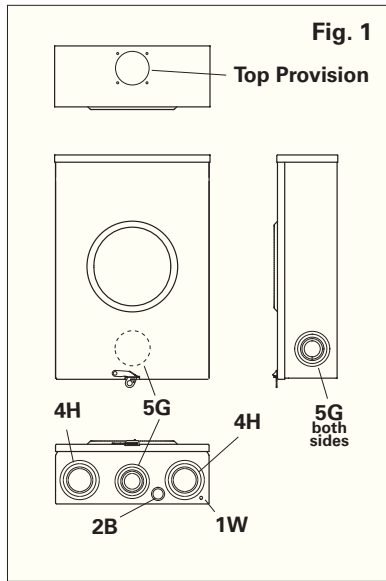

## Accessories

- 5th Jaw Kit - 50366
- 200A Triplex Ground - ETB200
- AW Hub, H Hub
- 7th Jaw Kit - 50368

Part/UPC Number	Catalog Number	Amp Rating	Jaws	Service Type	Bypass	Access	Connections	
							Line	Load
79903855153	EL20L53GR1F	200	5	1Ø/3W	Lever	OH/UG	#6 - 350MCM	#6 - 350MCM
79903855154	EL20L73GR1F	200	7	3Ø/4W	Lever	OH/UG	#6 - 350MCM	#6 - 350MCM
79903855159	EL32T53GR1F	320	5	1Ø/3W	Lever	OH/UG	(2) 1/0 - 250MCM	(2) 1/0 - 250MCM
79903855160	EL32T56GR1F	320	5	1Ø/3W	Lever	OH/UG	3/8" Studs	3/8" Studs
79903855161	EL32T75GR1F	320	7	3Ø/4W	Lever	OH/UG	3/8" Studs	3/8" Studs
79903855162	EL32T76GR1F	320	7	3Ø/4W	Lever	OH/UG	3/8" Studs	3/8" Studs

Part/UPC Number	Catalog Number	Overall Dimensions			Top Provision	Knockout Layout
		Height	Width	Depth		
79903855153	EL20L53GR1F	19 <sup>1</sup> / <sub>8</sub> "	13 <sup>3</sup> / <sub>4</sub> "	5"	AW Hub, Cap	Fig. 1
79903855154	EL20L73GR1F	21 <sup>1</sup> / <sub>4</sub> "	13 <sup>3</sup> / <sub>4</sub> "	5"	AW Hub, Cap	Fig. 1
79903855159	EL32T53GR1F	36 <sup>1</sup> / <sub>8</sub> "	16"	6 <sup>1</sup> / <sub>2</sub> "	H Hub, Cap	Fig. 2
79903855160	EL32T56GR1F	36 <sup>5</sup> / <sub>8</sub> "	18 <sup>1</sup> / <sub>4</sub> "	6 <sup>1</sup> / <sub>2</sub> "	H Hub, Cap	Fig. 3
79903855161	EL32T75GR1F	38 <sup>1</sup> / <sub>8</sub> "	18 <sup>1</sup> / <sub>4</sub> "	6 <sup>1</sup> / <sub>2</sub> "	H Hub, Cap	Fig. 4
79903855162	EL32T76GR1F	39 <sup>1</sup> / <sub>8</sub> "	20 <sup>1</sup> / <sub>4</sub> "	6 <sup>1</sup> / <sub>2</sub> "	H Hub, Cap	Fig. 3

## Knockouts - Conduit Sizes

- 1V = 1/4" diameter hole
- 1W = 1/4"
- 1Y = 5/16"
- 2B = 3/4" - 1/2"
- 4H = 3" - 2 1/2" - 2" - 1 1/2"
- 4J = 3 1/2" - 3" - 2 1/2" - 2"
- 4K = 4" - 3 1/2" - 3" - 2 1/2"
- 5G = 2 1/2" - 2" - 1 1/2" - 1 1/4" - 1"
- Top Provision = See Chart

## Knockout Layouts

Data subject to change without notice. Consult local utility for area acceptance. All dimensions are in inches.