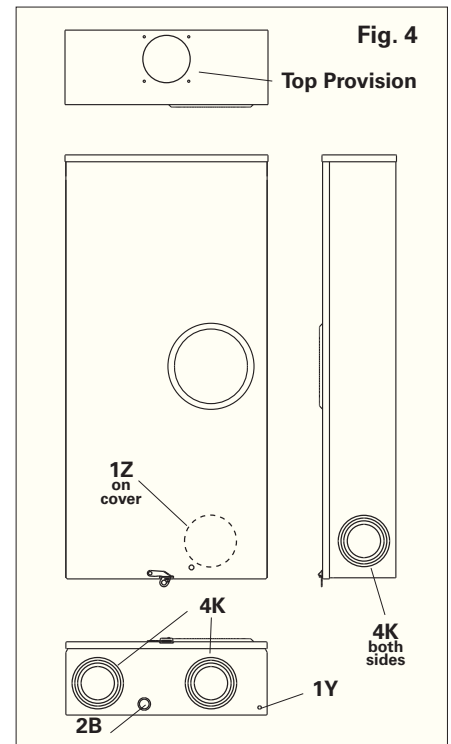

## Accessories

- 5th Jaw Kit - 50366
- 200A Triplex Ground - ETB200
- AW Hub, H Hub
- 7th Jaw Kit - 50368

Part/UPC Number	Catalog Number	Amp Rating	Jaws	Service Type	Bypass	Access	Connections	
							Line	Load
79903855153	EL20L53GR1F	200	5	1Ø/3W	Lever	OH/UG	#6 - 350MCM	#6 - 350MCM
79903855154	EL20L73GR1F	200	7	3Ø/4W	Lever	OH/UG	#6 - 350MCM	#6 - 350MCM
79903855159	EL32T53GR1F	320	5	1Ø/3W	Lever	OH/UG	(2) 1/0 - 250MCM	(2) 1/0 - 250MCM
79903855160	EL32T56GR1F	320	5	1Ø/3W	Lever	OH/UG	3/8" Studs	3/8" Studs
79903855161	EL32T75GR1F	320	7	3Ø/4W	Lever	OH/UG	3/8" Studs	3/8" Studs
79903855162	EL32T76GR1F	320	7	3Ø/4W	Lever	OH/UG	3/8" Studs	3/8" Studs

Part/UPC Number	Catalog Number	Overall Dimensions			Top Provision	Knockout Layout
		Height	Width	Depth		
79903855153	EL20L53GR1F	19 <sup>1</sup> / <sub>8</sub> "	13 <sup>3</sup> / <sub>4</sub> "	5"	AW Hub, Cap	Fig. 1
79903855154	EL20L73GR1F	21 <sup>1</sup> / <sub>4</sub> "	13 <sup>3</sup> / <sub>4</sub> "	5"	AW Hub, Cap	Fig. 1
79903855159	EL32T53GR1F	36 <sup>1</sup> / <sub>8</sub> "	16"	6 <sup>1</sup> / <sub>2</sub> "	H Hub, Cap	Fig. 2
79903855160	EL32T56GR1F	36 <sup>5</sup> / <sub>8</sub> "	18 <sup>1</sup> / <sub>4</sub> "	6 <sup>1</sup> / <sub>2</sub> "	H Hub, Cap	Fig. 3
79903855161	EL32T75GR1F	38 <sup>1</sup> / <sub>8</sub> "	18 <sup>1</sup> / <sub>4</sub> "	6 <sup>1</sup> / <sub>2</sub> "	H Hub, Cap	Fig. 4
79903855162	EL32T76GR1F	39 <sup>1</sup> / <sub>8</sub> "	20 <sup>1</sup> / <sub>4</sub> "	6 <sup>1</sup> / <sub>2</sub> "	H Hub, Cap	Fig. 3

## Knockouts - Conduit Sizes

- 1V = 1/4" diameter hole
- 1W = 1/4"
- 1Y = 5/16"
- 2B = 3/4" - 1/2"
- 4H = 3" - 2 1/2" - 2" - 1 1/2"
- 4J = 3 1/2" - 3" - 2 1/2" - 2"
- 4K = 4" - 3 1/2" - 3" - 2 1/2"
- 5G = 2 1/2" - 2" - 1 1/2" - 1 1/4" - 1"
- Top Provision = See Chart

## Knockout Layouts

Data subject to change without notice. Consult local utility for area acceptance. All dimensions are in inches.