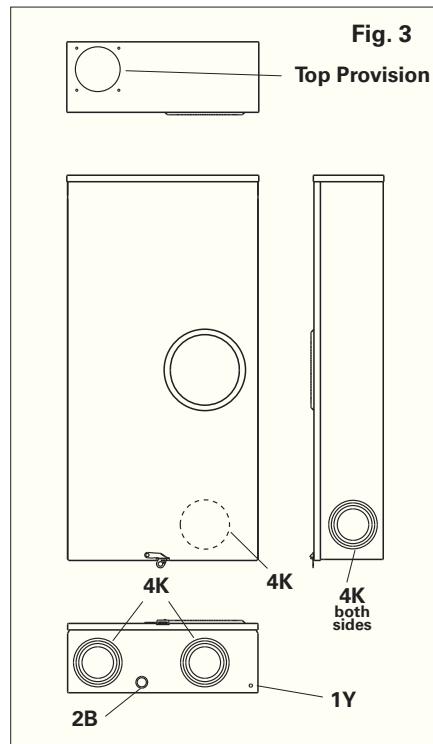

## Accessories

- 5th Jaw Kit - 50366
- 200A Triplex Ground - ETB200
- AW Hub, H Hub
- 7th Jaw Kit - 50368

Part/UPC Number	Catalog Number	Amp Rating	Jaws	Service Type	Bypass	Access	Connections	
							Line	Load
79903855153	EL20L53GR1F	200	5	1Ø/3W	Lever	OH/UG	#6 - 350MCM	#6 - 350MCM
79903855154	EL20L73GR1F	200	7	3Ø/4W	Lever	OH/UG	#6 - 350MCM	#6 - 350MCM
79903855159	EL32T53GR1F	320	5	1Ø/3W	Lever	OH/UG	(2) 1/0 - 250MCM	(2) 1/0 - 250MCM
79903855160	EL32T56GR1F	320	5	1Ø/3W	Lever	OH/UG	3/8" Studs	3/8" Studs
79903855161	EL32T75GR1F	320	7	3Ø/4W	Lever	OH/UG	3/8" Studs	3/8" Studs
79903855162	EL32T76GR1F	320	7	3Ø/4W	Lever	OH/UG	3/8" Studs	3/8" Studs

Part/UPC Number	Catalog Number	Overall Dimensions			Top Provision	Knockout Layout
		Height	Width	Depth		
79903855153	EL20L53GR1F	19 <sup>1</sup> / <sub>8</sub> "	13 <sup>3</sup> / <sub>4</sub> "	5"	AW Hub, Cap	Fig. 1
79903855154	EL20L73GR1F	21 <sup>1</sup> / <sub>4</sub> "	13 <sup>3</sup> / <sub>4</sub> "	5"	AW Hub, Cap	Fig. 1
79903855159	EL32T53GR1F	36 <sup>1</sup> / <sub>8</sub> "	16"	6 <sup>1</sup> / <sub>2</sub> "	H Hub, Cap	Fig. 2
79903855160	EL32T56GR1F	36 <sup>5</sup> / <sub>8</sub> "	18 <sup>1</sup> / <sub>4</sub> "	6 <sup>1</sup> / <sub>2</sub> "	H Hub, Cap	Fig. 3
79903855161	EL32T75GR1F	38 <sup>1</sup> / <sub>8</sub> "	18 <sup>1</sup> / <sub>4</sub> "	6 <sup>1</sup> / <sub>2</sub> "	H Hub, Cap	Fig. 4
79903855162	EL32T76GR1F	39 <sup>1</sup> / <sub>8</sub> "	20 <sup>1</sup> / <sub>4</sub> "	6 <sup>1</sup> / <sub>2</sub> "	H Hub, Cap	Fig. 3

## Knockouts - Conduit Sizes

- 1V = 1/4" diameter hole
- 1W = 1/4"
- 1Y = 5/16"
- 2B = 3/4" - 1/2"
- 4H = 3" - 2 1/2" - 2" - 1 1/2"
- 4J = 3 1/2" - 3" - 2 1/2" - 2"
- 4K = 4" - 3 1/2" - 3" - 2 1/2"
- 5G = 2 1/2" - 2" - 1 1/2" - 1 1/4" - 1"
- Top Provision = See Chart

## Knockout Layouts

Data subject to change without notice. Consult local utility for area acceptance. All dimensions are in inches.