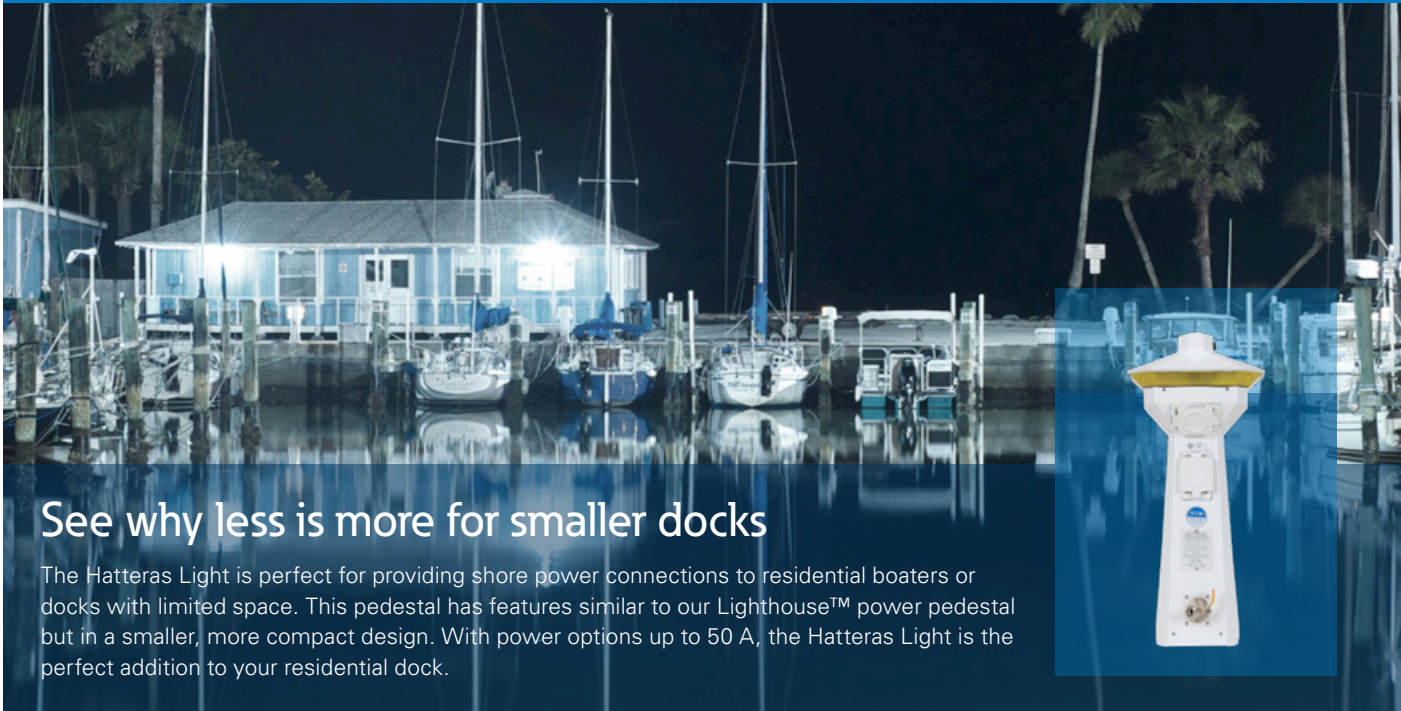

Marina Power and Lighting

Hatteras Light® Power Pedestal

See why less is more for smaller docks

The Hatteras Light is perfect for providing shore power connections to residential boaters or docks with limited space. This pedestal has features similar to our Lighthouse™ power pedestal but in a smaller, more compact design. With power options up to 50 A, the Hatteras Light is the perfect addition to your residential dock.

Benefits

- **Compact, 30-inch height** is ideal for smaller craft docks, walkway lighting, decks and pools
- **Modular base-mount bracket assembly** enables easy installation
- **Polyurethane-coated flip covers** provide same-side access to breaker and receptacle

Recommended boat sizes

Sailboats
Up to 60 feet

Mixed boats
Up to 50 feet

Power boats
Up to 45 feet

Standard features

General

- White, heavy-resin housing with weather-resistant polyurethane coating
- UV-resistant, long-lasting finish
- Photocell-controlled, LED faceplate lighting
- Remote monitoring option available
- UL® Listed for safe shore power

Power configurations

- 140 A service rating
- Easily accessible Eaton engineered breaker and receptacle

Versatile design

- Small size is perfect for docks with limited space
- Amber, blue or clear lens option to match any dock aesthetic
- Custom-engineered configurations available