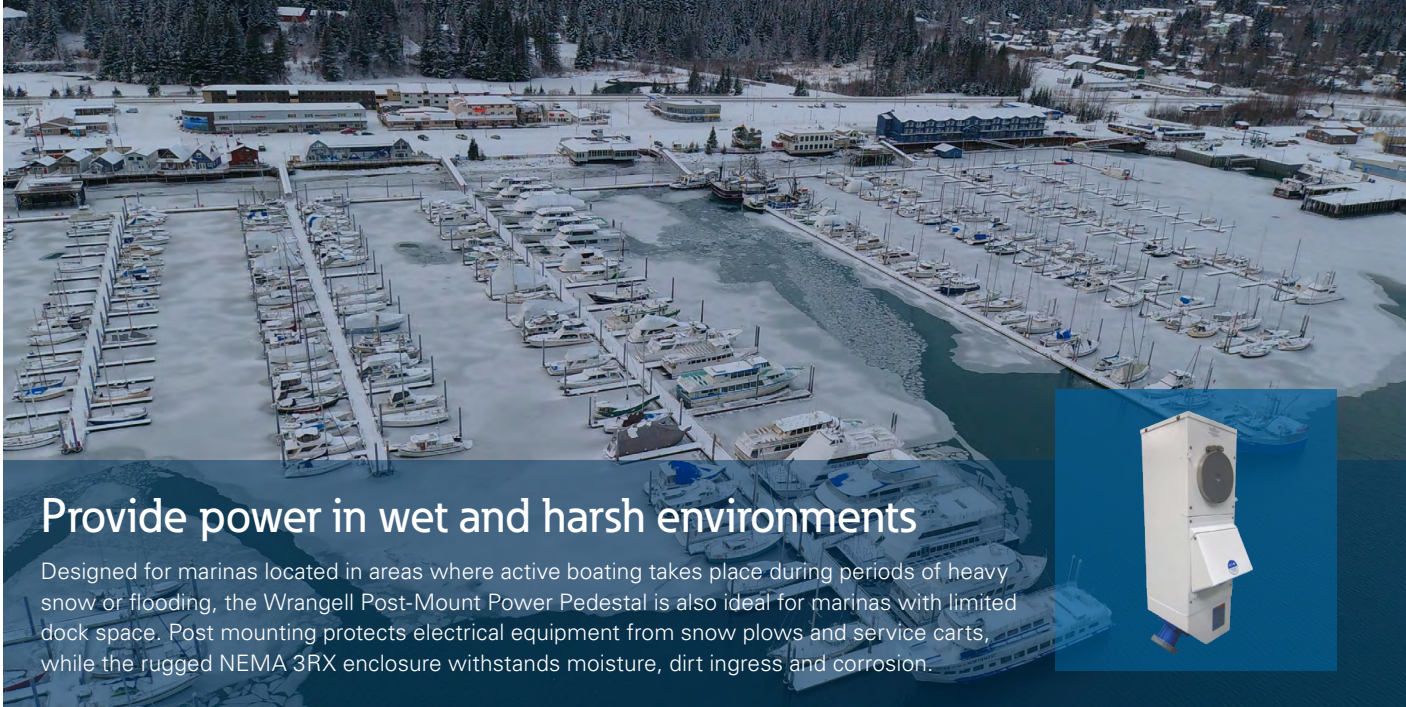

Marina Power and Lighting

Wrangell Post-Mount Power Pedestal

Provide power in wet and harsh environments

Designed for marinas located in areas where active boating takes place during periods of heavy snow or flooding, the Wrangell Post-Mount Power Pedestal is also ideal for marinas with limited dock space. Post mounting protects electrical equipment from snow plows and service carts, while the rugged NEMA 3RX enclosure withstands moisture, dirt ingress and corrosion.

Benefits

- **Post-mount design** enables maximum dock space availability and accessibility during flooding and snowfall
- **Specialized metering** operates in subzero temperatures
- **Corrosion-resistant housing** meets IEEE® C57.12.29 and enhances marina appearance

Recommended boat sizes

Sailboats
80+ feet

Mixed boats
80+ feet

Power boats
Up to 250 feet

Standard features

General

- NEMA Type 3RX enclosure made from 316L stainless steel
- Accepts utility-grade meters (5- or 7-jaw)
- Wireless metering and control options
- UL® Listed for safe shore power