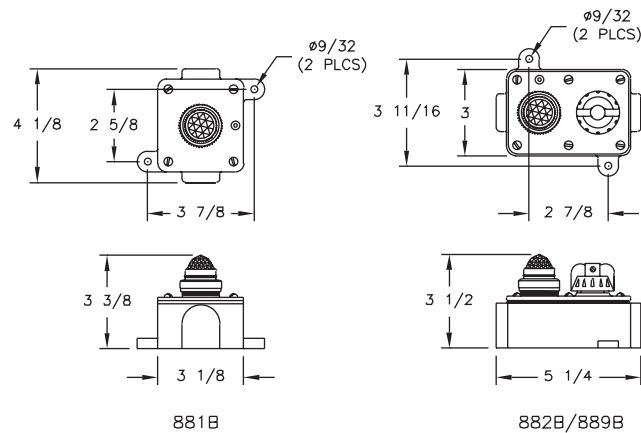

PART NUMBER	DESCRIPTION	WEIGHT LBS
881B	One Light	2.0
882B	Two Lights	3.0
889B	One Light with Switch	3.0

SPECIAL OPTIONS

RED	- Red Lens
YEL	- Yellow Lens
GRN	- Green Lens
BLU	- Blue Lens
-12	- 12v lamp, 6w
-24	- 24v lamp, 6w

ENTRY OPTIONS

NPT Trade Size	Dead End	Thru Feed
1/2"	E1	C1
3/4"	E2	C2

SPARE PARTS

Part No.	Description	Part No.	Description
INX6690B	COVER, BRASS, One Light	INX3192	SWITCH
INX6691B	COVER, BRASS, Two Lights	INX9050CLR	LENS & LAMP HOLDER ASSEMBLY, Clear
INX6682B	COVER, BRASS, One Light with Switch	INX9050RED	LENS & LAMP HOLDER ASSEMBLY, Red
INX6002B	BOX, BRASS, One Light	INX9050YEL	LENS & LAMP HOLDER ASSEMBLY, Yellow
INX6008B	BOX, BRASS, Two Lights or One with Switch	INX9050GRN	LENS & LAMP HOLDER ASSEMBLY, Green
GKT4000	GASKET, One Light	INX9050BLU	LENS & LAMP HOLDER ASSEMBLY, Blue
GKT5011	GASKET, Two Lights or One with Switch	INX2147CLR	LENS, Clear
INX8002B	KNOB AND SHAFT ASSEMBLY	INX2147RED	LENS, Red
INX3504	LAMP, 6w 120v AC	INX2147YEL	LENS, Yellow
INX3504-12	LAMP, 6w 12v	INX2147GRN	LENS, Green
INX3504-24	LAMP, 6w 24v	INX2147BLU	LENS, Blue

DIMENSIONS

Dimensions in inches