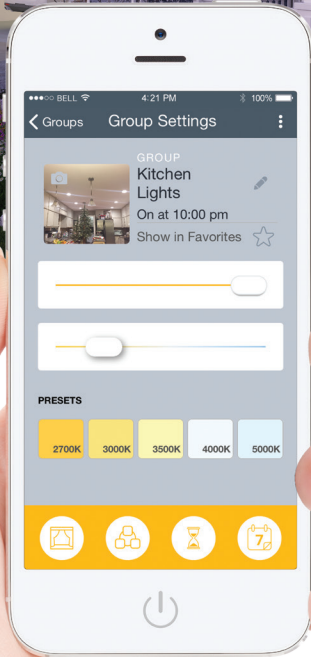

Simple. Smart. Secure.

Today, homeowners expect lighting that fits their lifestyle. The HALO Home system lets you easily build a lighting plan that meets your needs, enhances convenience and aesthetics, saves energy and adds security. No internet or hub required to operate.

Smart lighting – new standard.

HALO Home is a flexible new approach to smart home lighting. Our system offers a range of fixtures, controls and accessories that work seamlessly together. Easily configure your lighting via Bluetooth® connection using any smart device. From a single light to an entire home, your smart lighting search starts and ends here.

ON/OFF

White Tuning

Dimming

Groups

Scenes

Schedules

Random & Vacation

Sunrise & Sunset