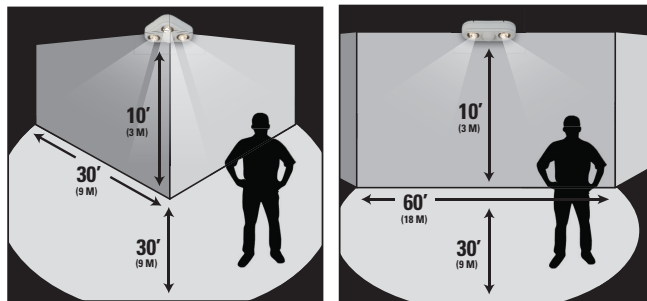

Coverage Area

For more information download the QR code reader for your smartphone and scan.

Features

- Maintenance-free LEDs with 70,000 hours of life
- Durable, die-cast aluminum housing
- Mounts easily to recessed junction box; cover plate included
- Optics rotate 360° for maximum adjustability
- Timing and sensitivity adjustments (Motion Activated versions)
- Patents pending optics, mounting bracket and design