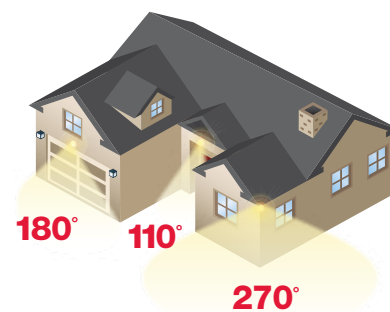

Model Number	Description	ENERGY STAR®	Lumens
FSL2030L	Large Single Head LED Floodlight - Bronze	No	1900
FSL2030LW	Large Single Head LED Floodlight - White	No	1900

Dusk to Dawn

- 1350 - 1410 Lumens; up to 65 Lumens per watt
- Maintenance-free LEDs with 35,000 hours of life
- Integral photo control automatically turns lights on at night and off during the day
- Heavy duty die-cast aluminum construction
- Perfect for wall or eave mount applications

Model Number	Description	ENERGY STAR®	Lumens
FSS1530LPCW	Small Single Head LED Floodlight - White	No	1410
FSS1530LPCES	Small Single Head LED Floodlight - Bronze	Yes	1350

Motion Activated

- 1350 - 2300 Lumens; up to 74 Lumens per watt
- Maintenance-free LEDs with 35,000 hours of life
- Motion sensor turns light on automatically when motion is detected and off after a preselected time delay (up to 12 minutes)
- Motion sensor detects motion in 110°, 180° and 270° of coverage up to 70 ft.
- Manual override feature allows fixture to be operated as a floodlight for up to 6 hours
- Integral photocell ensure lights are only activated with motion at nighttime
- Heavy duty die-cast aluminum construction
- Perfect for wall or eave mount applications