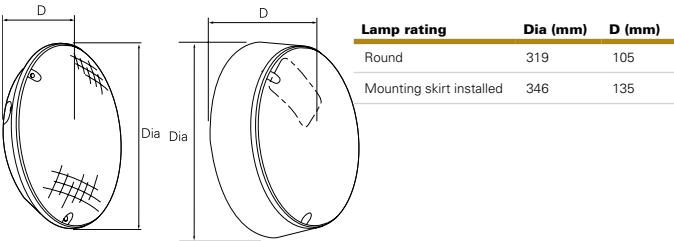

Light source and Control Gear Options - LED

- LED – high output, high efficiency LED chip set optimised for maximum efficiency
- Energy efficient fixed output as standard
- DALI dimming option

Materials

- Base - polycarbonate, white or black
- Diffuser - opal with internal prisms
- Geartray - steel, powder coated white
- Eyelid - polycarbonate, white or black
- Round mounting skirt - polycarbonate, white or black

Installation Notes

- Suitable for ceiling or wall mounting
- BESA drill points on rear, and alternative drill points for screw fixing
- Round mounting skirt attachment allows flush fixing over 20mm conduit and BESA box
- Cable entry points from 3 directions, with cover caps to maintain body profile
- Geartray hinges for ease and speed of installation
- 3 way, 2 x 1.5mm² terminal block
- Diffuser retained by captive screws, with cover caps to maintain body profile
- Fully retained eyelid attachment
- Supplied complete with lamp

Dimensions