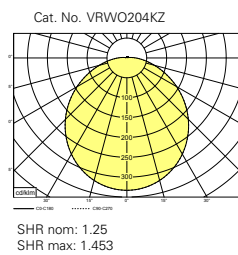

Photometric Data

Utilisation factors / TM5