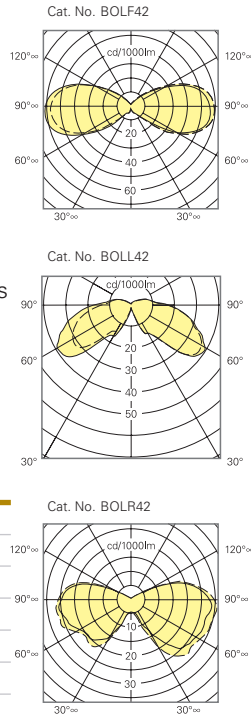

Options

- For wet poured concrete installations use Root Mounting Kit - BOLRMK
- For extra stability in soft ground installations use Root Mounting Post - BOLRMP

Specification

To specify state: Robust bollard luminaire with extruded aluminium body, die cast aluminium head and polycarbonate lens. Dust tight and water jet proof to IP65 with IP44 internal chamber for high frequency CFL and 3 hour emergency versions, as Eaton's Edison range, part no. _____

Dimensions

Photometric Data

Luminaire Spacings at Mid Point LUX Level

Lamp	1 lux	2 lux	3 lux	4 lux	5 lux
BOL*R70S	15.0m	12.0m	9.0m	7.0m	6.0m
BOL*R70MH	15.0m	9.0m	6.0m	5.0m	4.5m
BOL*R42Z	10.0m	7.5m	5.5m	4.0m	3.5m
BOL*L70S	12.5m	10.5m	8.0m	6.5m	5.5m
BOL*L70MH	13.0m	11.0m	9.0m	5.5m	5.0m
BOL*L42Z	9.0m	7.5m	5.5m	5.0m	4.0m
BOL*F70S	15.0m	12.5m	9.0m	7.0m	5.5m
BOL*F70MF	16.5m	13.5m	10.0m	7.5m	6.5m
BOL*F42Z	12.5m	9.5m	7.0m	5.5m	4.5m