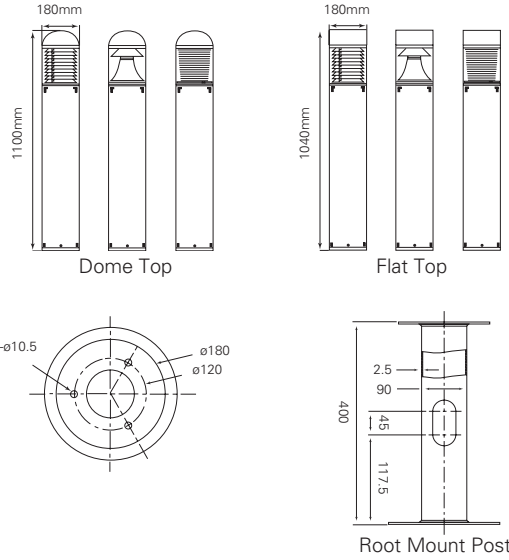

Dimensions

Photometric Data

Luminaire Spacings at Mid Point LUX Level

Lamp	1 lux	2 lux	3 lux	4 lux	5 lux
BOL*R70S	15.0m	12.0m	9.0m	7.0m	6.0m
BOL*R70MH	15.0m	9.0m	6.0m	5.0m	4.5m
BOL*R42Z	10.0m	7.5m	5.5m	4.0m	3.5m
BOL*L70S	12.5m	10.5m	8.0m	6.5m	5.5m
BOL*L70MH	13.0m	11.0m	9.0m	5.5m	5.0m
BOL*L42Z	9.0m	7.5m	5.5m	5.0m	4.0m
BOL*F70S	15.0m	12.5m	9.0m	7.0m	5.5m
BOL*F70MF	16.5m	13.5m	10.0m	7.5m	6.5m
BOL*F42Z	12.5m	9.5m	7.0m	5.5m	4.5m