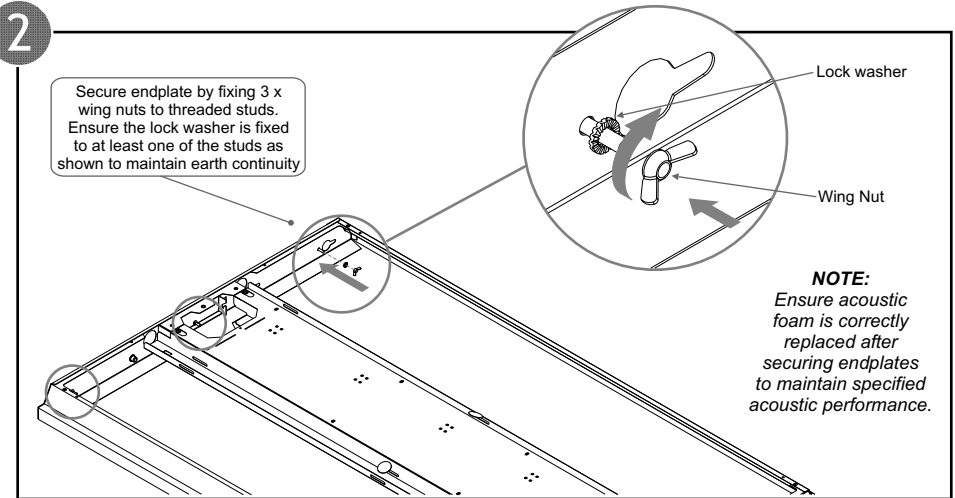

Installation Instructions for: Acsys Endplate Attachment

1

2

Cooper Lighting and Safety Ltd
Wheatley Hall Road, Doncaster, South Yorkshire, DN2 4NB

Sales	General	Major Projects London	Export
T: +44 (0)1302 303303	+44 (0)1302 321541	+44 (0)1992 787999	+44 (0)1302 303250
F: +44 (0)1302 367155	+44 (0)1302 303220	+44(0)1992 787222	+44 (0)1302 303251
E: sales@cooper-ls.com	technical@cooper-ls.com	london@cooper-ls.com	export@cooper-ls.com

Installation Instructions for: Acsys Endplate Attachment

1

2

Cooper Lighting and Safety Ltd
Wheatley Hall Road, Doncaster, South Yorkshire, DN2 4NB

Sales	General	Major Projects London	Export
T: +44 (0)1302 303303	+44 (0)1302 321541	+44 (0)1992 787999	+44 (0)1302 303250
F: +44 (0)1302 367155	+44 (0)1302 303220	+44(0)1992 787222	+44 (0)1302 303251
E: sales@cooper-ls.com	technical@cooper-ls.com	london@cooper-ls.com	export@cooper-ls.com