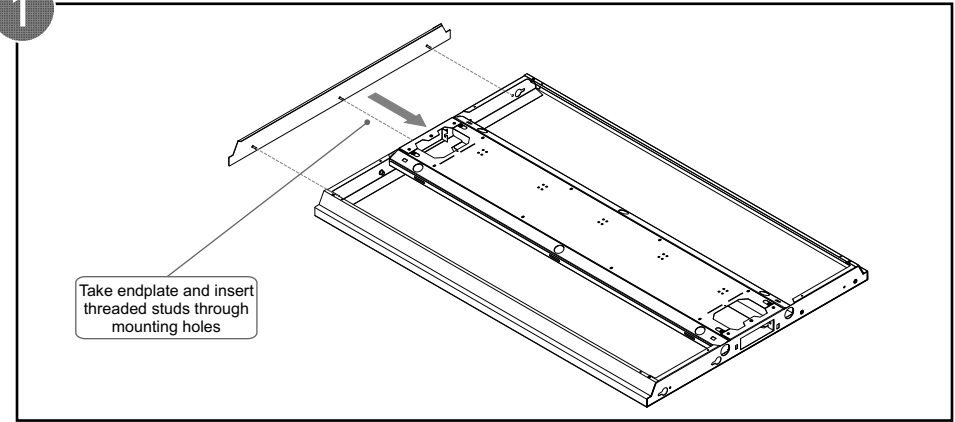

Installation Instructions for: Acsys Endplate Attachment

1