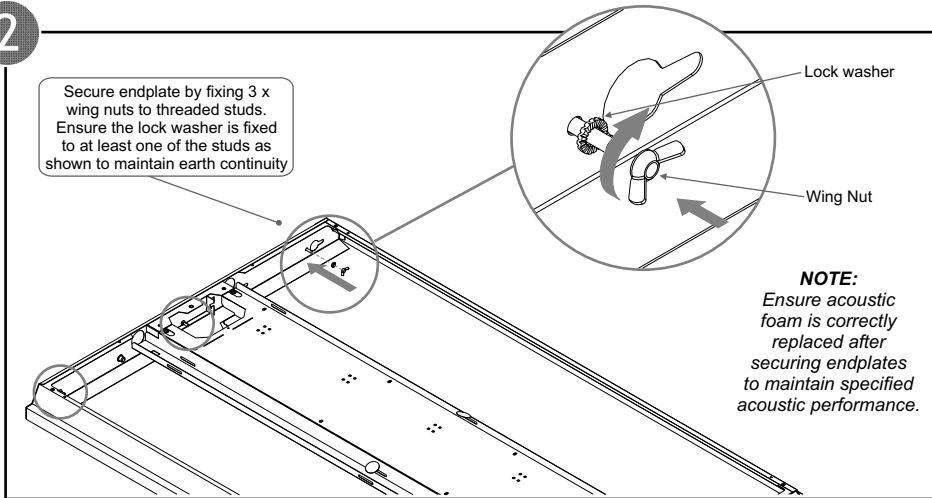

Installation Instructions for: Acsys Endplate Attachment

1

2

Cooper Lighting and Safety Ltd
Wheatley Hall Road, Doncaster, South Yorkshire, DN2 4NB

Sales	General	Major Projects London	Export
T: +44 (0)1302 303303	+44 (0)1302 321541	+44 (0)1992 787999	+44 (0)1302 303250
F: +44 (0)1302 367155	+44 (0)1302 303220	+44(0)1992 787222	+44 (0)1302 303251
E: sales@cooper-ls.com	technical@cooper-ls.com	london@cooper-ls.com	export@cooper-ls.com