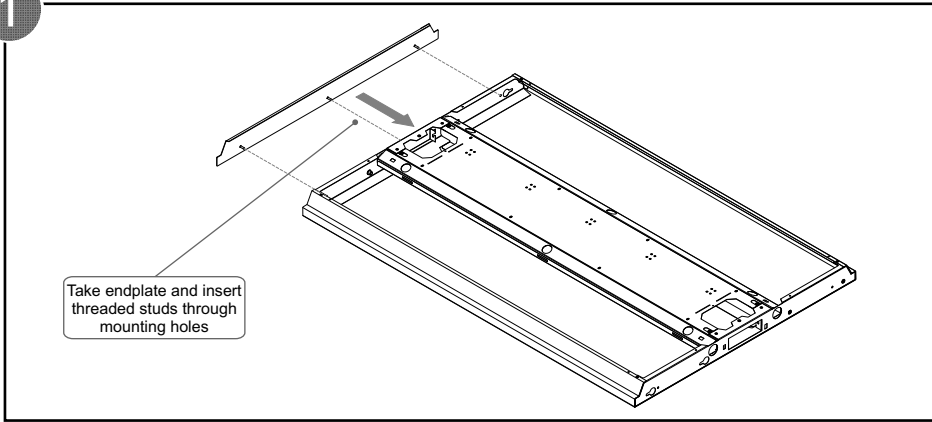

Installation Instructions for: Acsys Endplate Attachment

1

2

Cooper Lighting and Safety Ltd
Wheatley Hall Road, Doncaster, South Yorkshire, DN2 4NB

Sales	General	Major Projects London	Export
T: +44 (0)1302 303303	+44 (0)1302 321541	+44 (0)1992 787999	+44 (0)1302 303250
F: +44 (0)1302 367155	+44 (0)1302 303220	+44(0)1992 787222	+44 (0)1302 303251
E: sales@cooper-ls.com	technical@cooper-ls.com	london@cooper-ls.com	export@cooper-ls.com