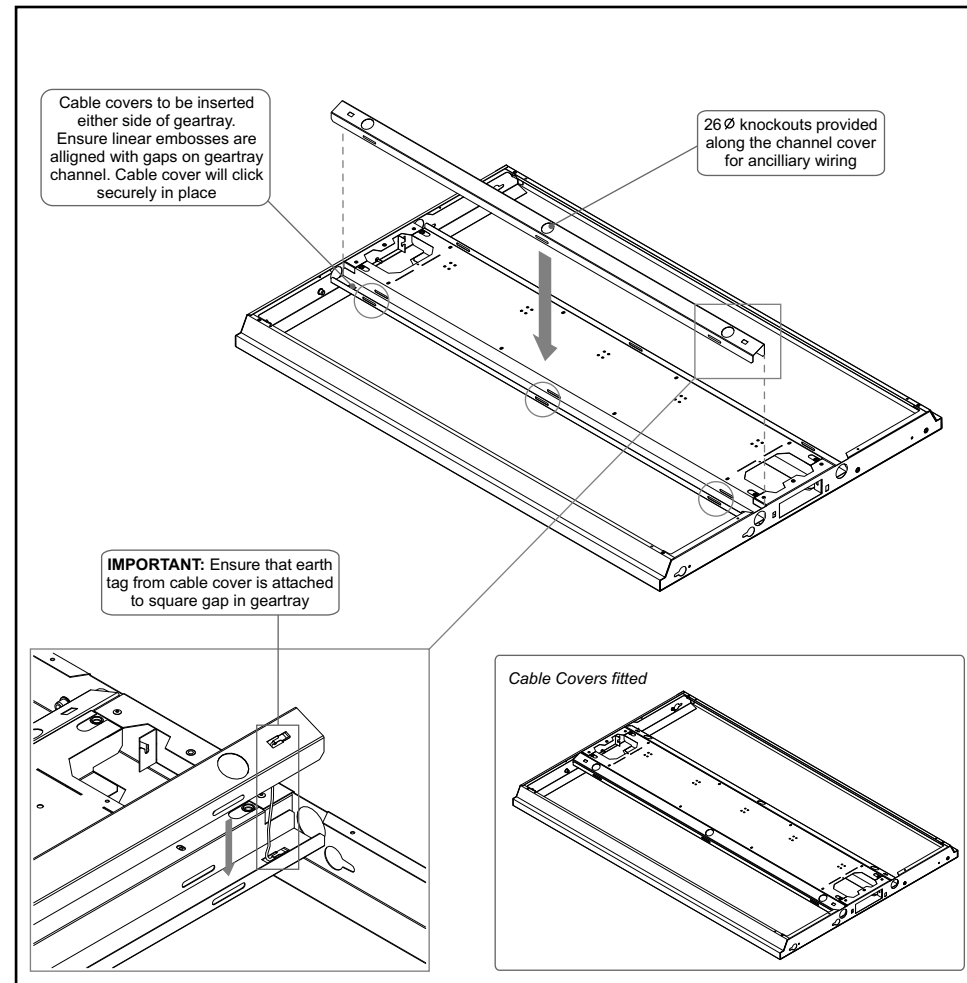

Installation Instructions for: Academy Cable Cover

Cooper Lighting and Safety Ltd
Wheatley Hall Road, Doncaster, South Yorkshire, DN2 4NB

Sales	General	Major Projects London	Export
T: +44 (0)1302 303303	+44 (0)1302 321541	+44 (0)1992 787999	+44 (0)1302 303250
F: +44 (0)1302 367155	+44 (0)1302 303220	+44(0)1992 787222	+44 (0)1302 303251
E: sales@cooper-ls.com	technical@cooper-ls.com	london@cooper-ls.com	export@cooper-ls.com