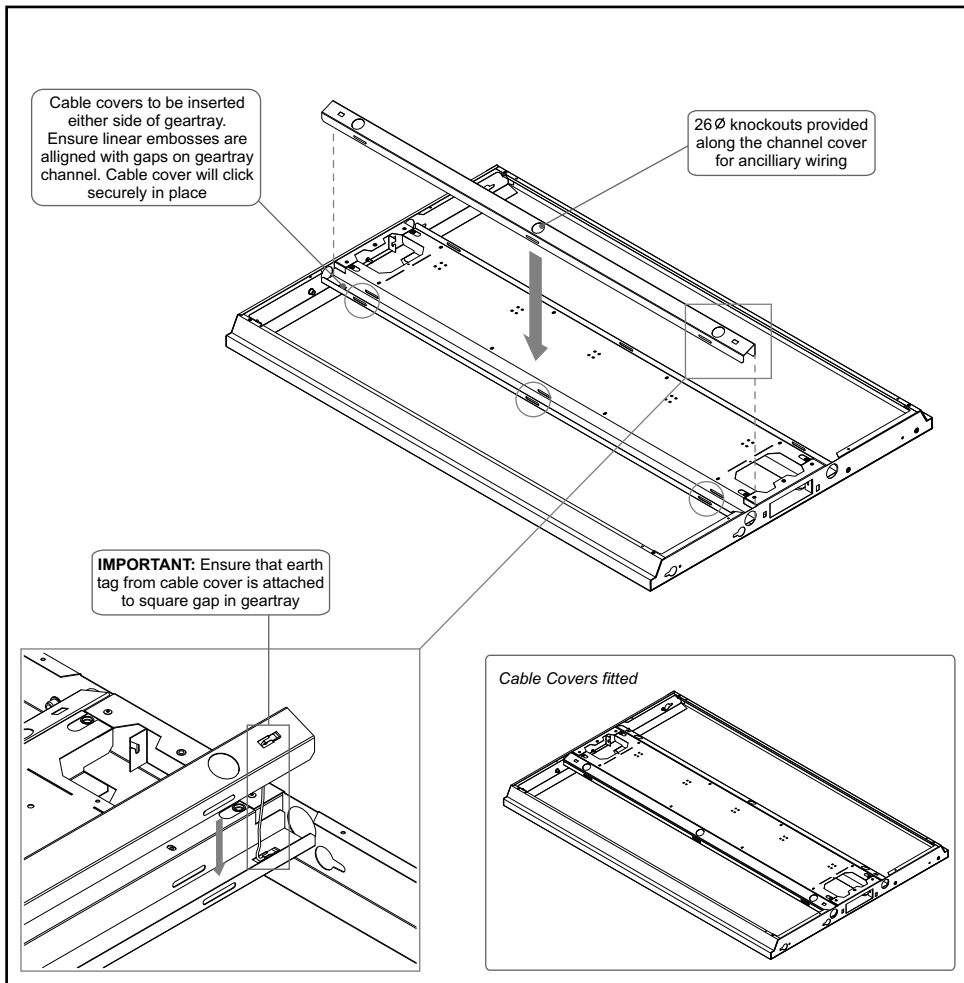

Installation Instructions for: Academy Cable Cover

Cooper Lighting and Safety Ltd
Wheatley Hall Road, Doncaster, South Yorkshire, DN2 4NB

Sales	General	Major Projects London	Export
T: +44 (0)1302 303303	+44 (0)1302 321541	+44 (0)1992 787999	+44 (0)1302 303250
F: +44 (0)1302 367155	+44 (0)1302 303220	+44(0)1992 787222	+44 (0)1302 303251
E: sales@cooper-ls.com	technical@cooper-ls.com	london@cooper-ls.com	export@cooper-ls.com