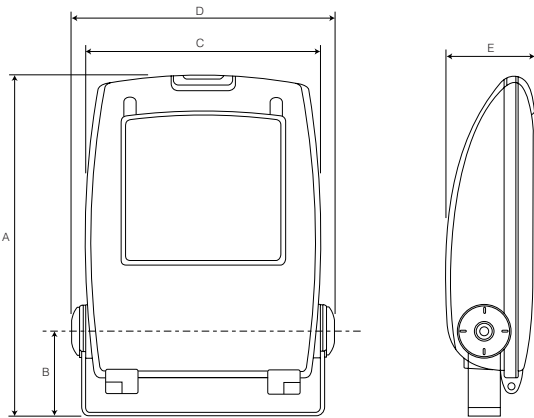

LED Options

- Five lumen packages
- >70 CRI
- L70 30,000 hours
- 5000K cool white

Materials

- Body - die-cast aluminium powder coated black
- Lens - toughened glass
- Reflector - high purity, high reflectance, anodised aluminium
- Stirrup - steel powder coated in black finish

Installation Notes

- Suitable for column, wall and floor mounting
- Stirrup bolts directly to vertical surface for area floodlighting or to floor for façade lighting
- 3 way, 1 x 2.5mm² terminal block
- Aimed by slackening side bolts and positioning angle using inclinometer on stirrup
- Front lens secured by latching clip
- Supplied complete with 1m 3 core 1mm² lead

Specification

To specify state: Die cast aluminium floodlight, with symmetrical reflector and toughened safety glass. Finished in black paint finish and dust tight and water jet proof to IP65, as Eaton's Galaxy LED range, part no. _____

Dimensions