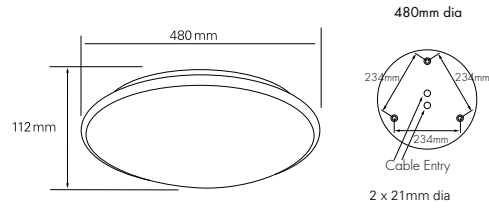

Materials

- Body - spun steel, powder coated in RAL9016 white
- Diffuser - opal UV stabilised polycarbonate
- IP44 gasket - silicon (optional accessory)

Installation Notes

- Suitable for ceiling or wall mounting
- BESA cable entry on rear with separate screw fixing points
- Terminal block with 2 x 2.5mm² cable capacity per termination
- Diffuser retained by internal spring clips
- Tamper resistant fixing kit available
- Simple IP44 upgrade also provides tamper resistant fixing
- Articulated captive geartray for safety and ease of installation

Options

- Fully integral emergency conversion, 3 hour duration
- Suitable for use on defined escape routes
- Microwave sensor inbuilt option
- Automatic self-test emergency versions available
- IP44 sealing kits include the tamper resistant fixings as standard
- Lighting controls and energy management options (refer to controls guide on page 429)
- We offer a range of product support to aid commissioning, reduce your maintenance costs, comply with legislative test requirements and increase the lifespan of your lighting equipment

Specification

To specify state: Shallow profile compact LED luminaire for ceiling or wall surface mounting, with rigid spun steel body finished white, efficient uniformly flashed opal diffuser and emergency versions with fully integral control gear, as Eaton's Cercla LED range, part no. _____

Dimensions