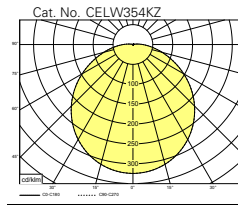

Photometric Data

SHR nom: 1.25
SHR max: 1.474

Utilisation factors / TM5

Reflectances			Room Index								
C	W	F	0.75	1.0	1.25	1.5	2.0	2.5	3.0	4.0	5.0
0.7	0.5	0.2	54	64	71	77	84	89	93	98	101
0.7	0.3	0.2	46	56	64	69	77	83	87	93	97
0.7	0.1	0.2	40	50	58	63	72	78	83	89	93
0.5	0.5	0.2	52	62	69	74	81	85	89	93	96
0.5	0.3	0.2	45	55	62	67	75	80	84	89	93
0.5	0.1	0.2	40	50	57	62	70	76	80	86	90
0.3	0.5	0.2	51	60	66	71	77	82	85	89	92
0.3	0.3	0.2	44	54	60	66	73	78	81	86	89
0.3	0.1	0.2	39	49	56	61	69	74	78	83	87
0	0	0	37	46	53	58	65	70	73	78	82
BZ-class			5	5	5	5	5	5	5	5	5

See page 468 for design guide