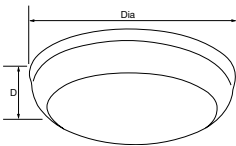

Lamp Options

- 14W LED 4000°K

Materials

- Base, diffuser and bezel - injection moulded fire retardant polycarbonate

Installation Notes

- Suitable for direct fix onto normally flammable surfaces
- The twist and lock diffuser allows for a tool free lamp replacement making maintenance straightforward
- Supplied with lamp

Options

- High frequency control gear as standard
- Fully integral emergency conversion, 3 hour duration
- Supplied complete with white bezel as standard
- Polished brass, polished chrome and satin silver finish bezels as accessory

Dimensions

Lamp Type	Dia (mm)	D (mm)
LED	335	107
Large Bezel	335	57
Large Bezel	335	57
Large Bezel	335	57

Specification

To specify state : Low profile LED luminaire for ceiling or wall surface mounting with integral emergency option. IP54 rated with injection moulded polycarbonate opal diffuser and housing and a range of coloured accessory bezels, as Bijou IP54 range, part no