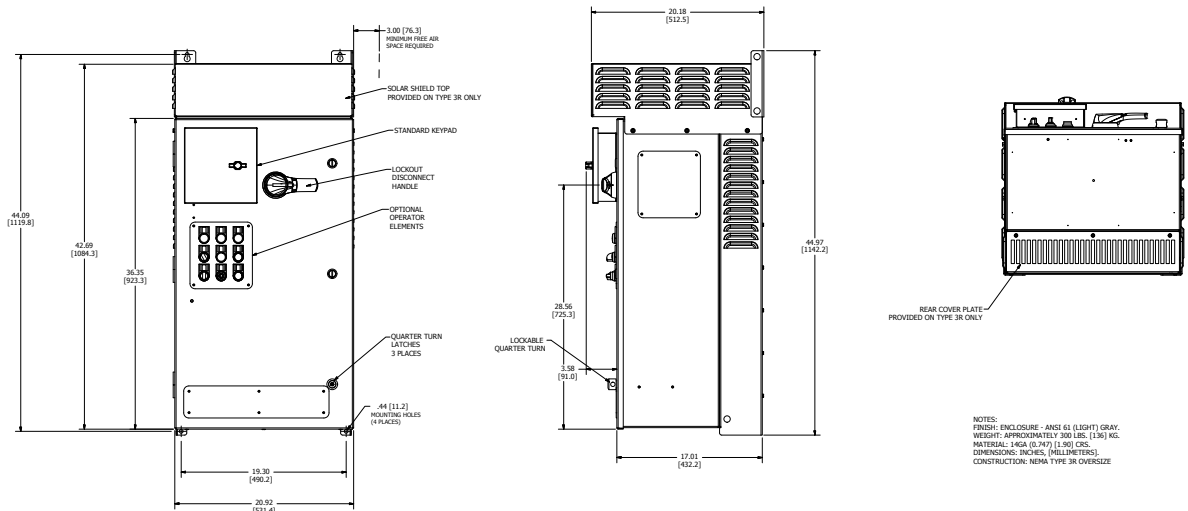

Eaton
1000 Eaton Boulevard
Cleveland, OH 44122
United States
Eaton.com

© 2016 Eaton
All Rights Reserved
Printed in USA
Publication No. MZ040027EN / Z18275
May 2016

Eaton is a registered trademark.

All other trademarks are property of their respective owners.

For additional information, please visit
Eaton.com/encloseddrives
or call EatonCare at
1-877-ETN-CARE (386-2273)