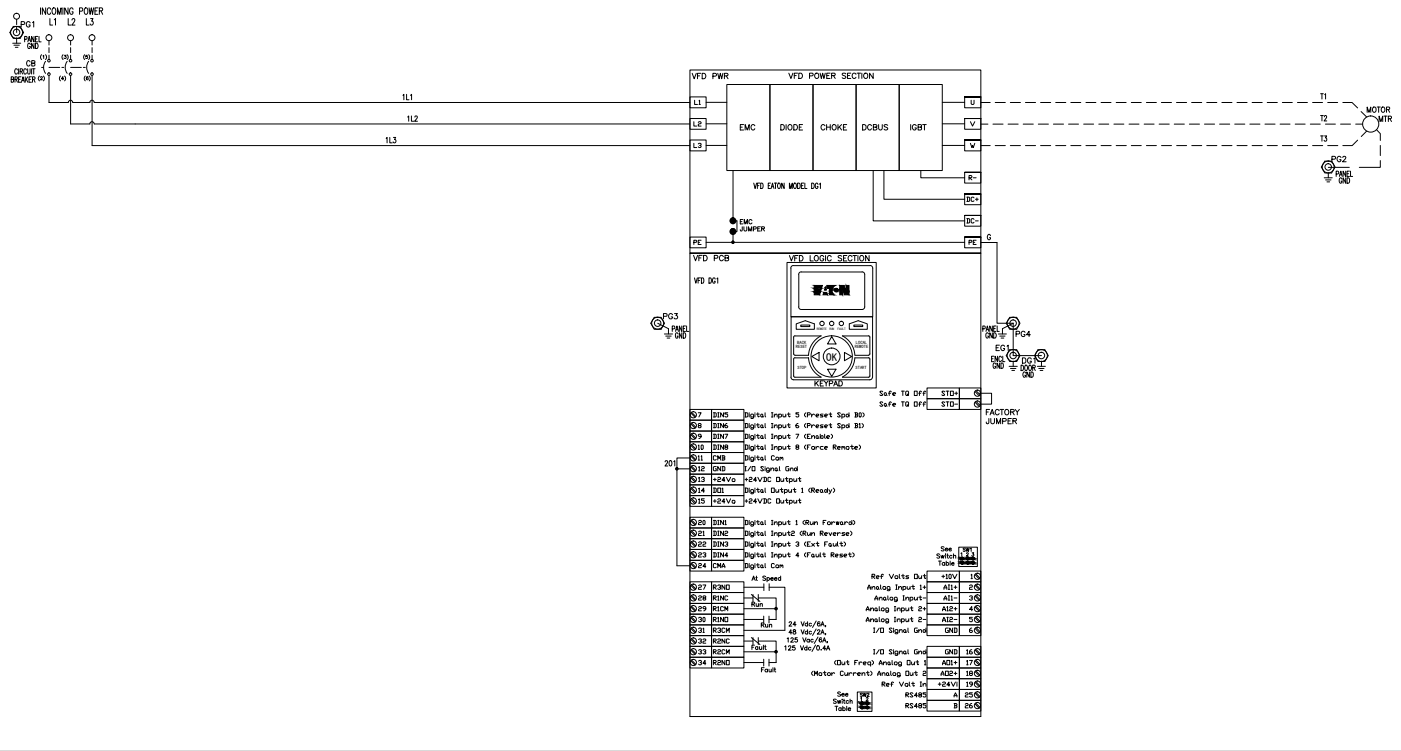

Rapid Response schematic—without pilot devices