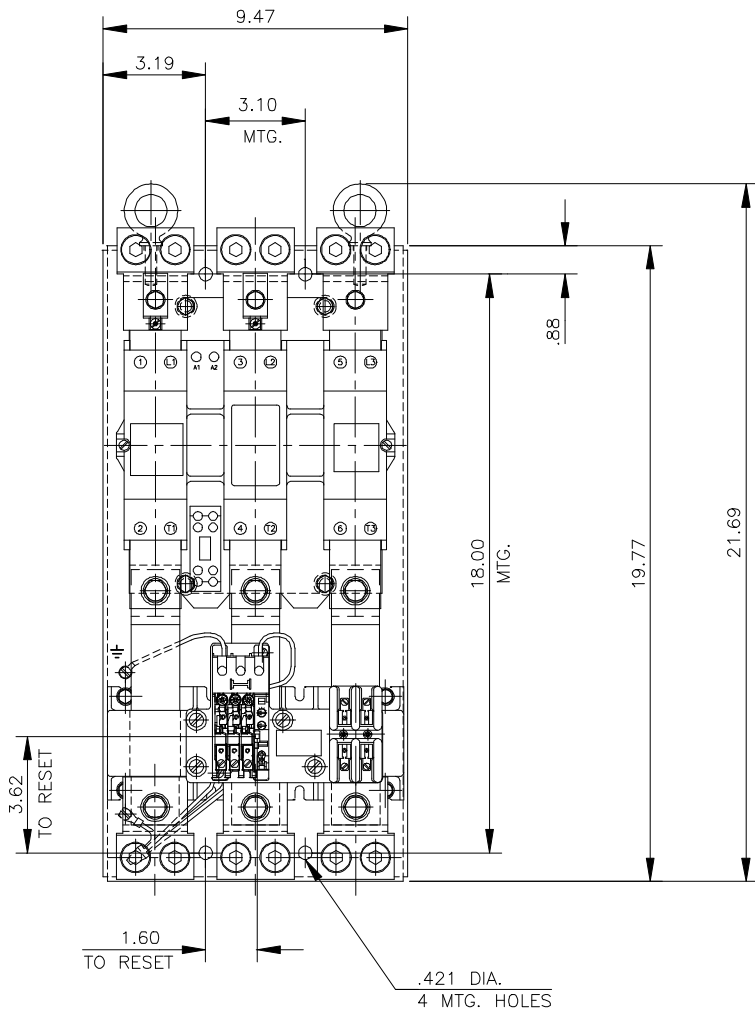

THE INFORMATION ON THIS DRAWING IS THE PROPERTY OF Eaton Corporation, is disclosed in confidence and is not to be reproduced, used or disclosed except for the purpose for which furnished.

MKE040355166
DV43-6856-10

1/3 SIZE
THIRD ANGLE PROJECTION

TITLE DIMENSIONS FOR F. S. NEMA SIZE 6 (220mm) STARTER W/C306 (SER. B) OVLD.

A		E	
B		F	
C		G	
D		H	

DR. P. SIEBENLIST 03-31 APP.
-85
CHK. FIRST ASSEM. WHERE LISTED

C 84-28665

Eaton

COMPUTER GENERATED TRACING - .DWG

FILE IN H-65