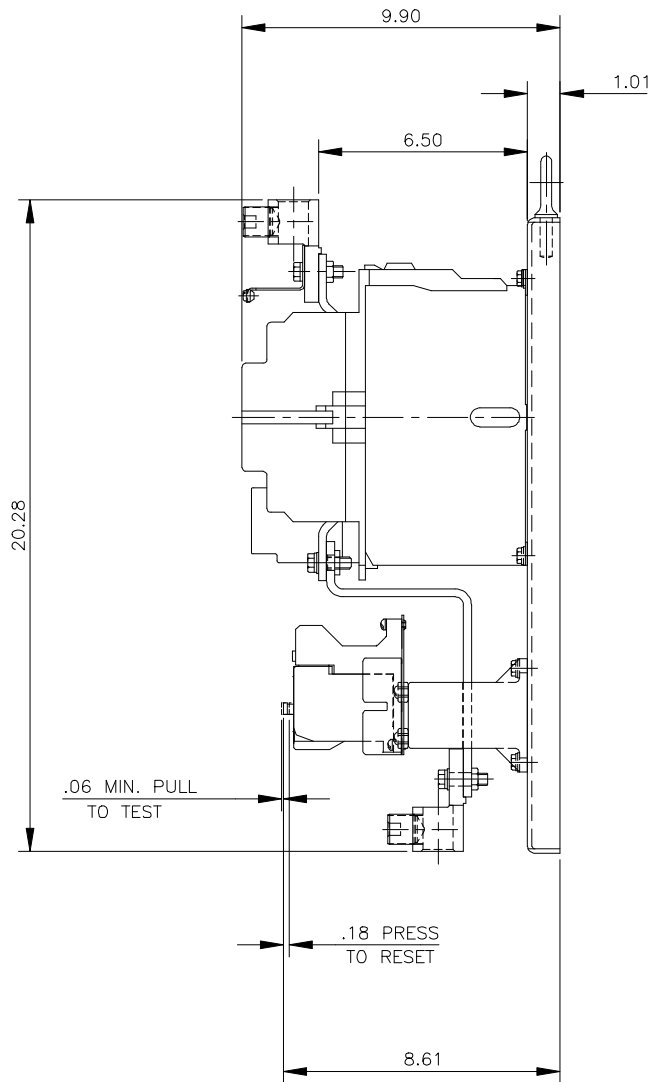

THE INFORMATION ON THIS DRAWING IS THE PROPERTY OF Eaton Corporation, is disclosed in confidence and is not to be reproduced, used or disclosed except for the purpose for which furnished.

MKE040355166
DV43-6856-10

1/3 SIZE
THIRD ANGLE PROJECTION

TITLE DIMENSIONS FOR F. S. NEMA SIZE 6 (220mm) STARTER W/C306 (SER. B) OVLD.

A		E	
B		F	
C		G	
D		H	

DR. P. SIEBENLIST 03-31 APP.
-85
CHK. FIRST ASSEM. WHERE LISTED

C 84-28665

Eaton

COMPUTER GENERATED TRACING - .DWG

FILE IN H-65