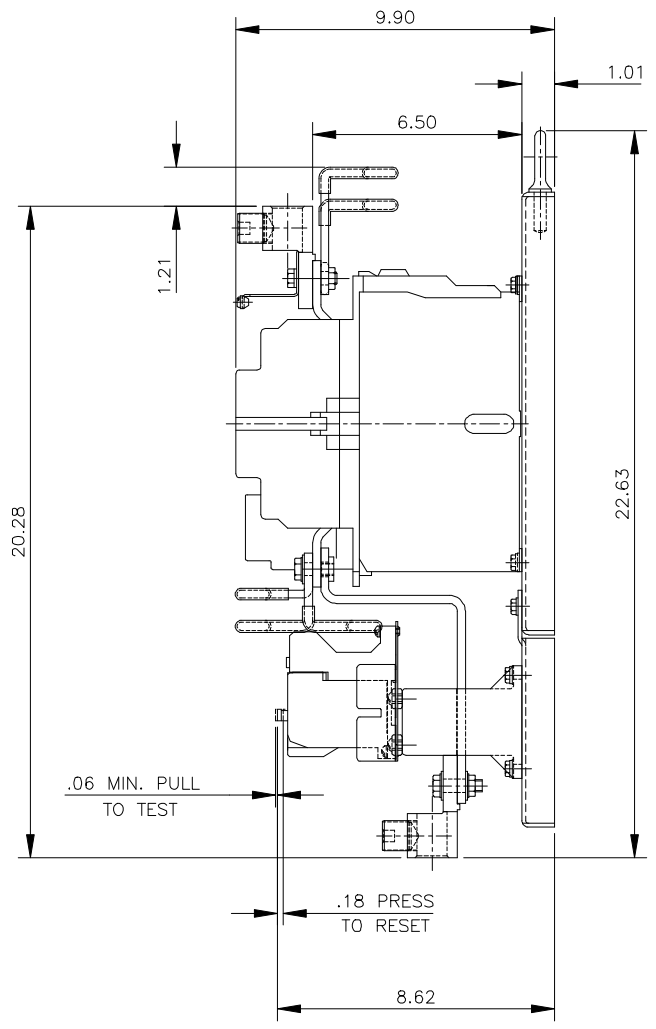

THE INFORMATION ON THIS DRAWING IS THE PROPERTY OF Eaton Corporation, is disclosed in confidence and is not to be reproduced, used or disclosed except for the purpose for which furnished.

MKE040355166  
DV43-6856-10

1/3 SIZE  
THIRD ANGLE PROJECTION

TITLE DIMENSION FOR F. S. NEMA SIZE 6 (220mm) HORIZ. REV. STARTER W/C306 (SER. B) OVLD.

A		E	
B		F	
C		G	
D		H	

DR. P. SIEBENLIST 03-31 APP.  
-95  
CHK. FIRST ASSEM. WHERE LISTED

**C** **84-28666**  
COMPUTER GENERATED TRACING - .DWG  
FILE IN H-65