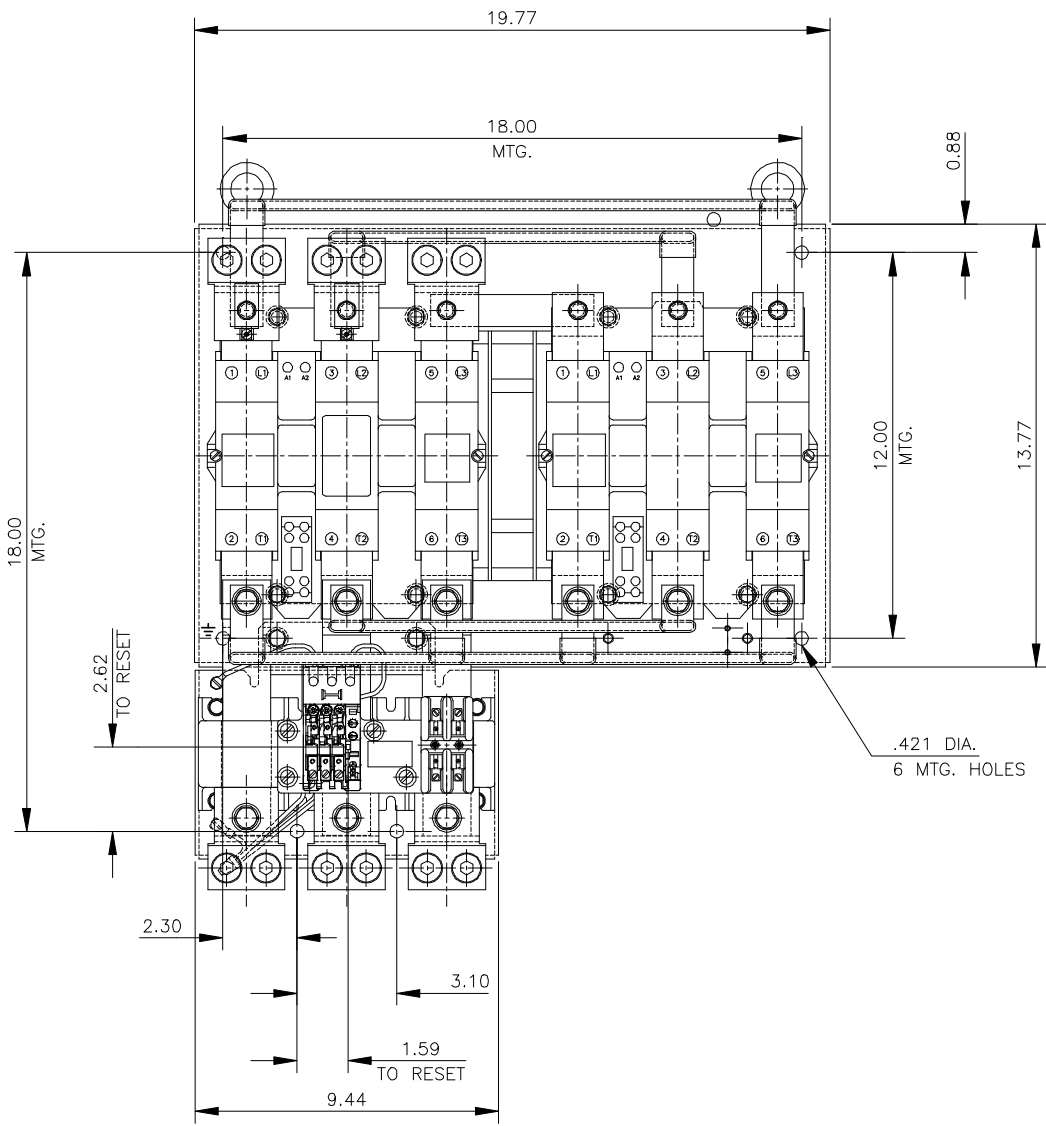

THE INFORMATION ON THIS DRAWING IS THE PROPERTY OF Eaton Corporation, is disclosed in confidence and is not to be reproduced, used or disclosed except for the purpose for which furnished.

MKE040355166  
DV43-6856-10

1/3 SIZE  
THIRD ANGLE PROJECTION

TITLE DIMENSION FOR F. S. NEMA SIZE 6 (220mm) HORIZ. REV. STARTER W/C306 (SER. B) OVLD.

A		E	
B		F	
C		G	
D		H	

DR. P. SIEBENLIST 03-31 APP.  
-95  
CHK. FIRST ASSEM. WHERE LISTED

**C** **84-28666**  
COMPUTER GENERATED TRACING - .DWG  
FILE IN H-65