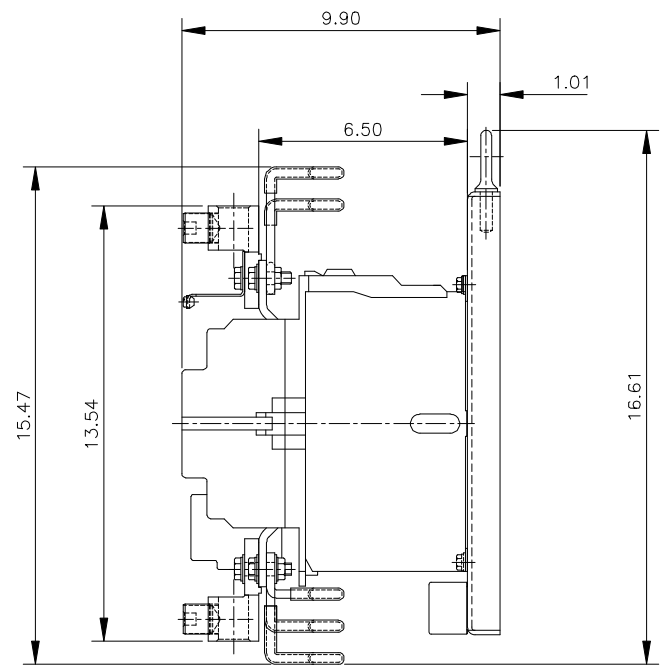

THE INFORMATION ON THIS DRAWING IS THE PROPERTY OF Eaton Corporation, is disclosed in confidence and is not to be reproduced, used or disclosed except for the purpose for which furnished.

MKE040355166  
 DV43-6856-10

1/3 SIZE  
 THIRD ANGLE PROJECTION

TITLE										DIMENSIONS FOR F.S. NEMA SIZE 6 SER. 'B' (220mm) HORIZ. REV. CONTACTOR												
A										E										DR. P. SIEBENLIST	03-31	APP.
B										F										CHK.		FIRST ASSEM. WHERE LISTED
C										G												D10-7218
D										H												
										<b>Eaton</b>												
										<b>C</b>												
										<b>10-7221</b>												
										COMPUTER GENERATED TRACING - .DWG												
										FILE IN H-65												