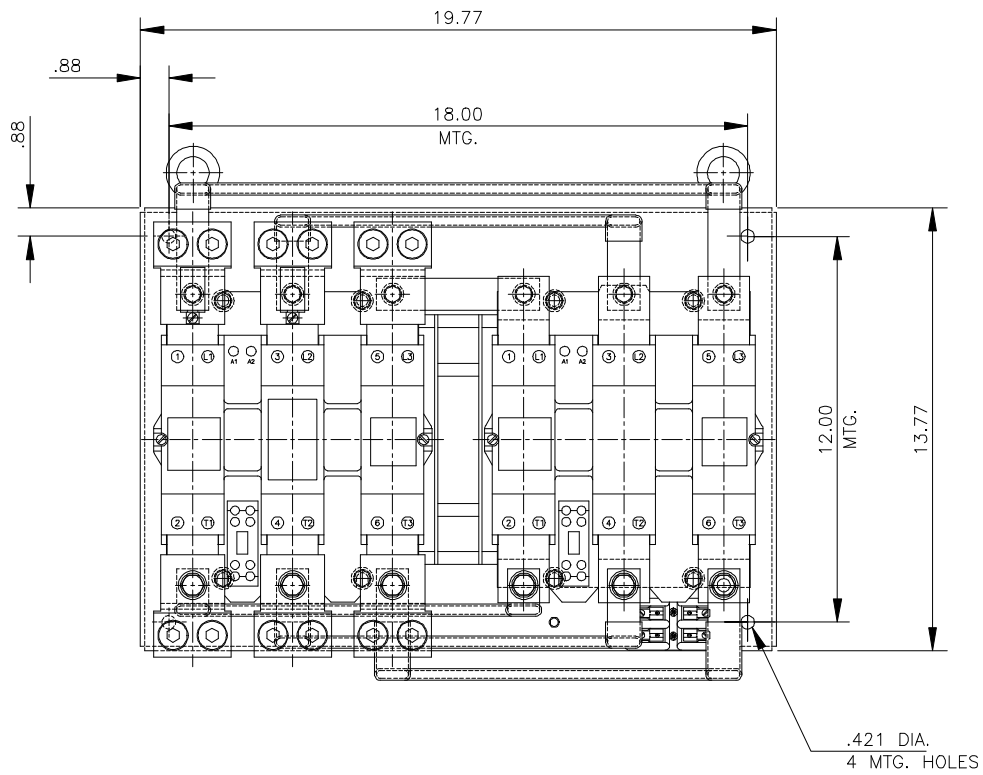

THE INFORMATION ON THIS DRAWING IS THE PROPERTY OF Eaton Corporation, is disclosed in confidence and is not to be reproduced, used or disclosed except for the purpose for which furnished.

MKE040355166  
 DV43-6856-10

1/3 SIZE  
 THIRD ANGLE PROJECTION

TITLE										DIMENSIONS FOR F.S. NEMA SIZE 6 SER. 'B' (220mm) HORIZ. REV. CONTACTOR												
A										E										DR. P. SIEBENLIST	03-31	APP.
B										F										CHK.		FIRST ASSEM. WHERE LISTED
C										G												D10-7218
D										H												
										<b>Eaton</b>												
										<b>C</b>												
										<b>10-7221</b>												
										COMPUTER GENERATED TRACING - .DWG												
										FILE IN H-65												