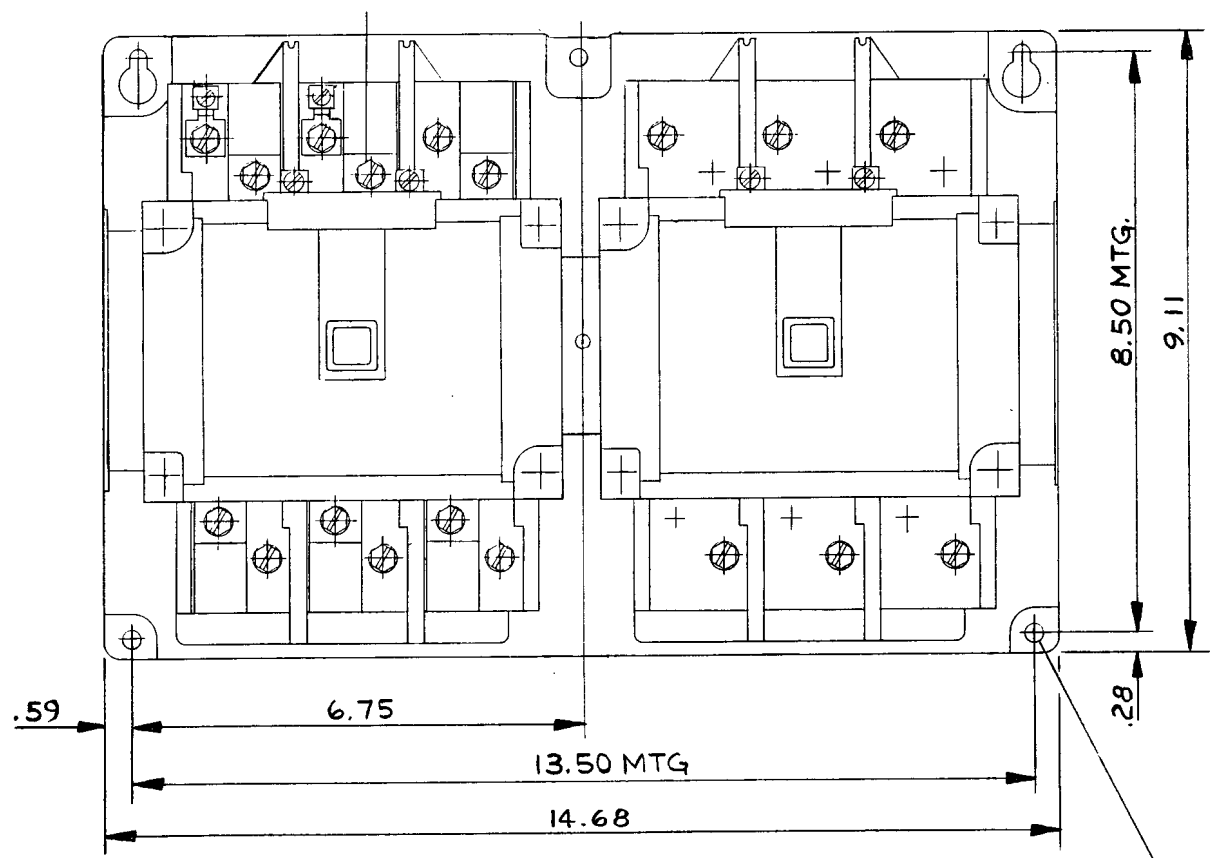

B **10-6445**

MOUNTING FOR (4)
1/4-20 SCREWS

TITLE DIM'S FOR SIZE "4" FREEDOM AC FULL VOLTAGE MAGNETIC HORIZ. REVERSING CONTACTOR-OPEN TYPE.			
A		DR. <i>D.R. Martinez</i>	87 <i>D.H. Harrison</i> 4/87
B		CHK.	FIRST ASSEM. WHERE LISTED.
C			D10-6425
D			
E			